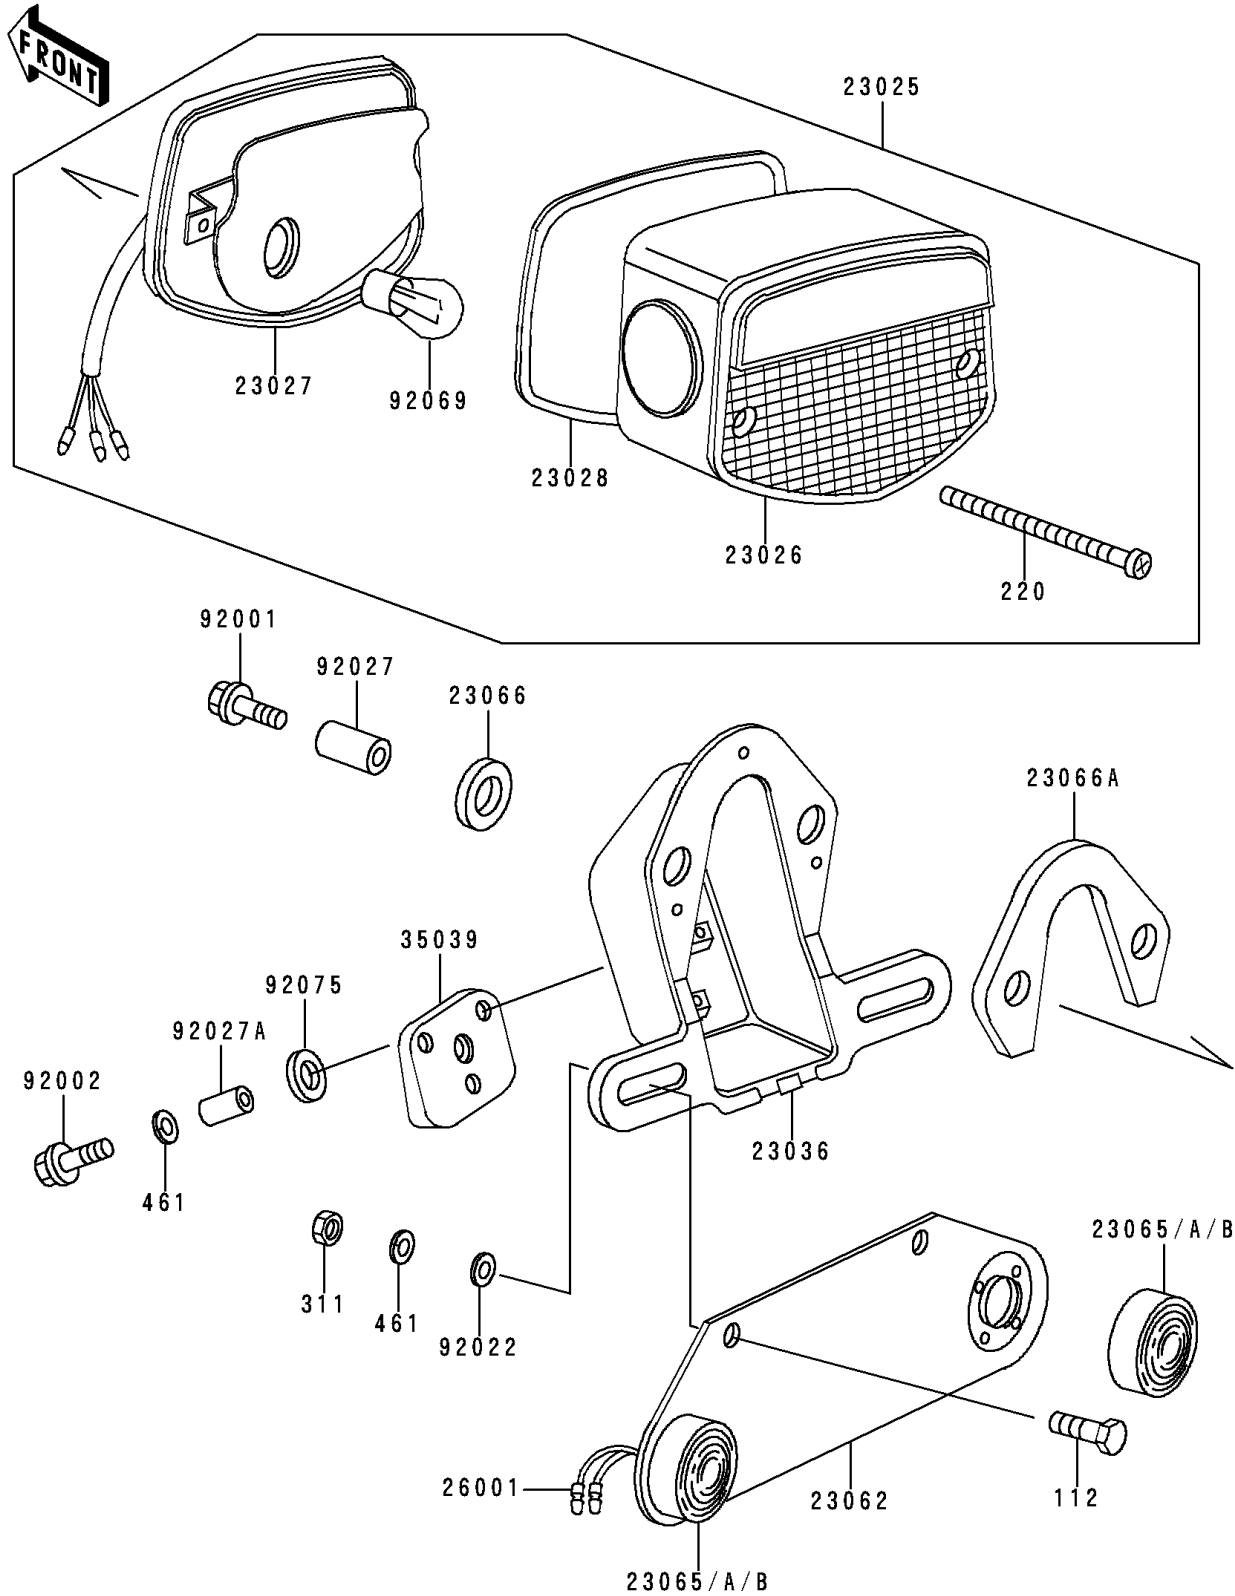

1996 Police 1000 PARTS DIAGRAM

Taillight(s)

F2720

1996 Police 1000 PARTS LIST

Taillight(s)

| ITEM NAME | PART NUMBER | QUANTITY |
|---|-------------|----------|
| BOLT-UPSET (Ref # 112) | 112B0620 | 1 |
| SCREW-PAN-CROS (Ref # 220) | 220B0460 | 1 |
| NUT-HEX,6MM (Ref # 311) | 311B0600 | 1 |
| WASHER-SPRING,6MM (Ref # 461) | 461F0600 | 1 |
| LAMP-TAIL,"220-40781"MARK (Ref # 23025) | 23025-064 | 1 |
| LENS,TAIL LAMP (Ref # 23026) | 23026-034 | 1 |
| BODY-COMP-TAIL LAMP (Ref # 23027) | 23027-041 | 1 |
| GASKET,TAIL LAMP LENS (Ref # 23028) | 23028-021 | 1 |
| BRACKET-TAIL LAMP,"220-40810" (Ref # 23036) | 23036-052 | 1 |
| BRACKET-COMP,LICENSE PLATE (Ref # 23062) | 23062-1002 | 1 |
| LAMP-ASSY,ID,BLUE (Ref # 23065) | 23065-003 | 1 |
| LAMP-ASSY,ID,RED (Ref # 23065A) | 23065-004 | 1 |
| LAMP-ASSY,ID,AMBER (Ref # 23065B) | 23065-005 | 1 |
| DAMPER (Ref # 23066) | 23066-020 | 1 |
| DAMPER (Ref # 23066A) | 23066-023 | 1 |
| HARNESS,ID LIGHT (Ref # 26001) | 26001-4001 | 1 |
| DAMPER,TAIL LAMP (Ref # 35039) | 35039-004 | 1 |
| BOLT,6X20 (Ref # 92001) | 92001-1773 | 1 |
| BOLT,6X25 (Ref # 92002) | 92002-1137 | 1 |
| WASHER,7X16X1.2 (Ref # 92022) | 92022-024 | 1 |
| COLLAR,6.8X10X8.5 (Ref # 92027) | 92027-129 | 1 |
| COLLAR,6.8X10X14.5 (Ref # 92027A) | 92027-156 | 1 |
| BULB,12V 27/8W (Ref # 92069) | 92069-059 | 1 |
| DAMPER,FENDER (Ref # 92075) | 92075-121 | 1 |