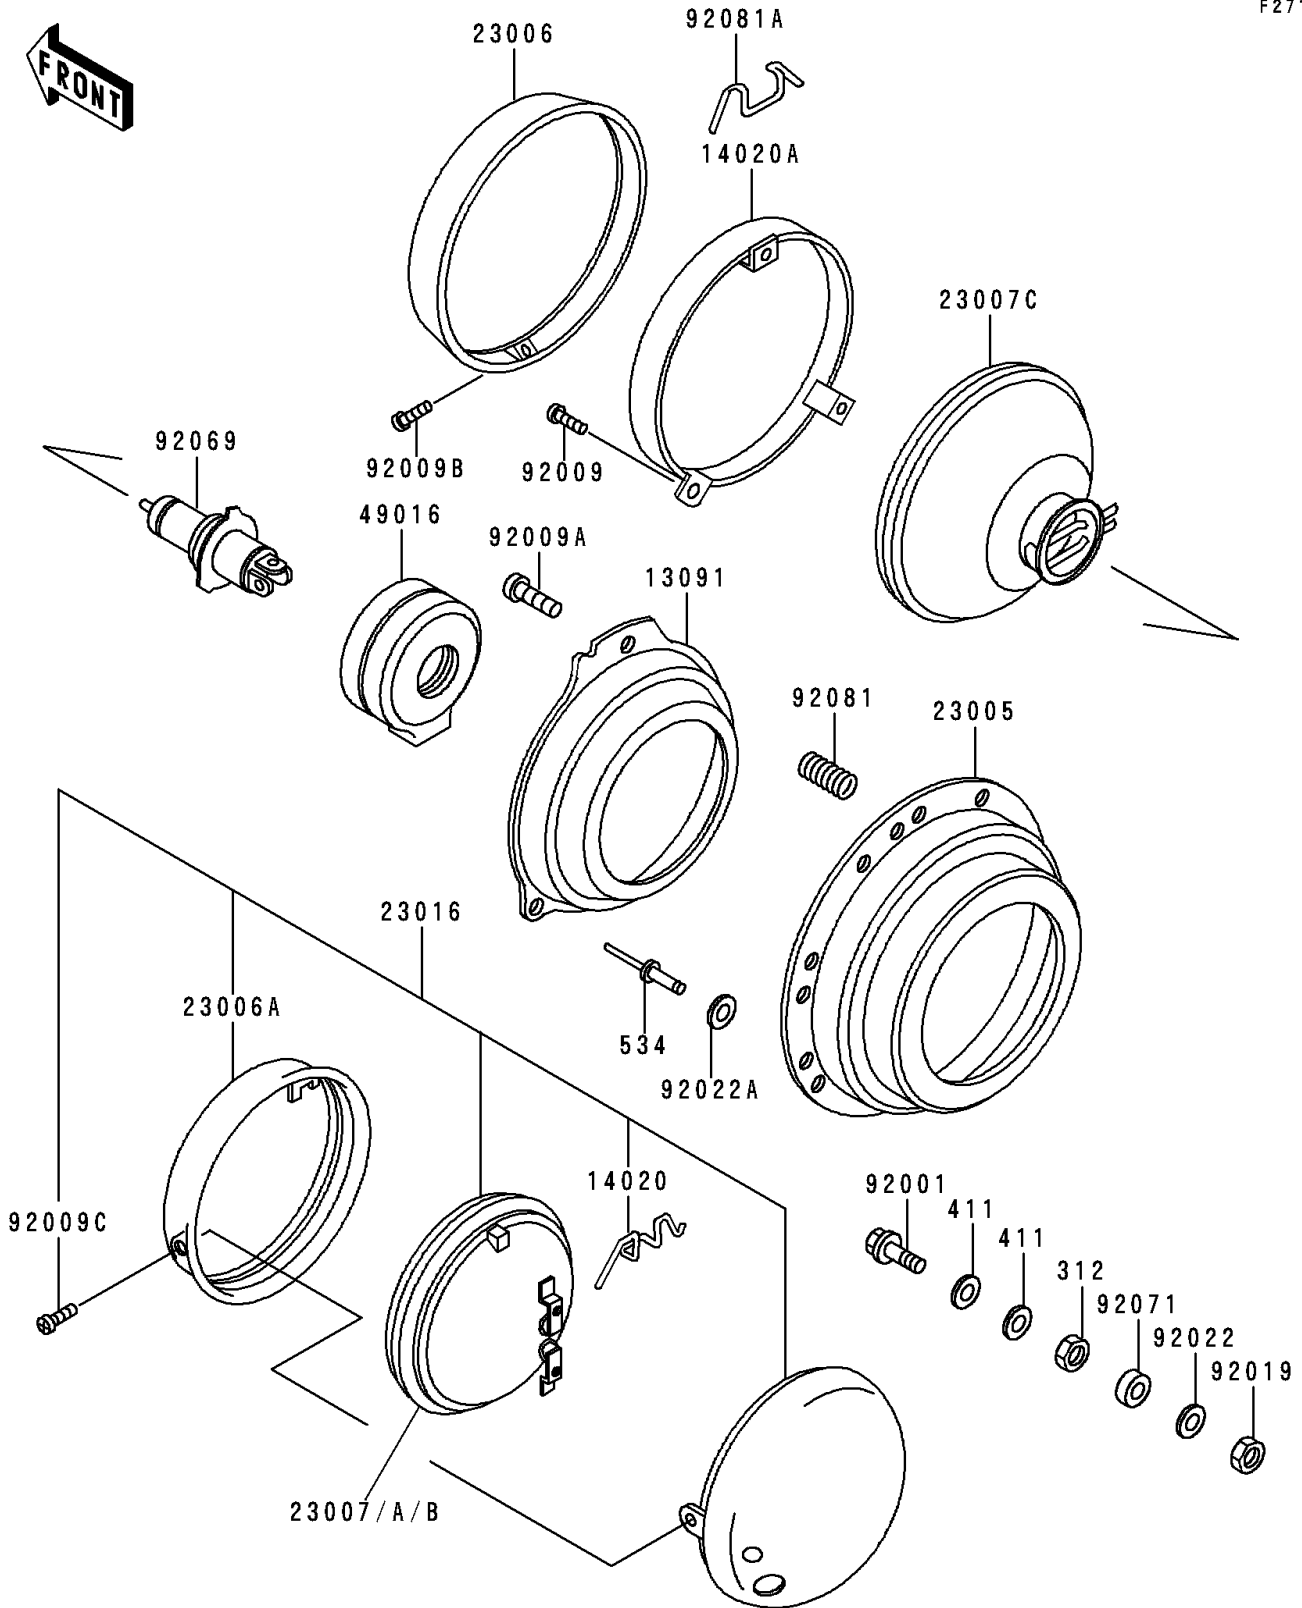

## 1996 Police 1000 PARTS DIAGRAM

Headlight(s)

F2710

## 1996 Police 1000 PARTS LIST

Headlight(s)

ITEM NAME	PART NUMBER	QUANTITY
NUT-HEX,6MM (Ref # 312)	312B0600	1
WASHER-PLAIN,8MM (Ref # 411)	411B0800	1
RIVET-BLIND REG (Ref # 534)	534YW0608	1
HOLDER,HEAD LAMP (Ref # 13091)	13091-4007	1
RETAINER,CLIP (Ref # 14020)	14020-1096	1
RETAINER,HEAD LAMP (Ref # 14020A)	14020-4002	1
BODY-COMP-HEAD LAMP (Ref # 23005)	23005-4003	1
RIM-LAMP,HEAD (Ref # 23006)	23006-4002	1
RIM-LAMP,PURSUIT LAMP (Ref # 23006A)	23006-4004	1
LENS-COMP,PURSUIT LAMP,RED (Ref # 23007)	23007-1001	1
LENS-COMP,PURSUIT LAMP,BLUE (Ref # 23007A)	23007-1002	1
LENS-COMP,PURSUIT LAMP,AMBER (Ref # 23007B)	23007-1003	1
LENS-COMP,"001-1970" MARK (Ref # 23007C)	23007-1009	1
LAMP-ASSY,PURSUIT,RED (Ref # 23016)	23016-4004	1
COVER-SEAL (Ref # 49016)	49016-1016	1
BOLT,CARRIAGE (Ref # 92001)	92001-4015	1
SCREW,PAN HEAD (Ref # 92009)	92009-4007	1
SCREW,PAN HEAD (Ref # 92009A)	92009-4008	1
SCREW,4X14 (Ref # 92009B)	92009-4009	1
SCREW,4X8 (Ref # 92009C)	92009-4011	1
NUT,LOCK,6MM (Ref # 92019)	92019-008	1
WASHER,6.5X20X1.6 (Ref # 92022)	92022-125	1
WASHER (Ref # 92022A)	92022-3539	1
BULB,12V 60/55W,H4 (Ref # 92069)	92069-1002	1
GROMMET (Ref # 92071)	92071-056	1
SPRING (Ref # 92081)	92081-4014	1
SPRING,CLIP (Ref # 92081A)	92081-4015	1