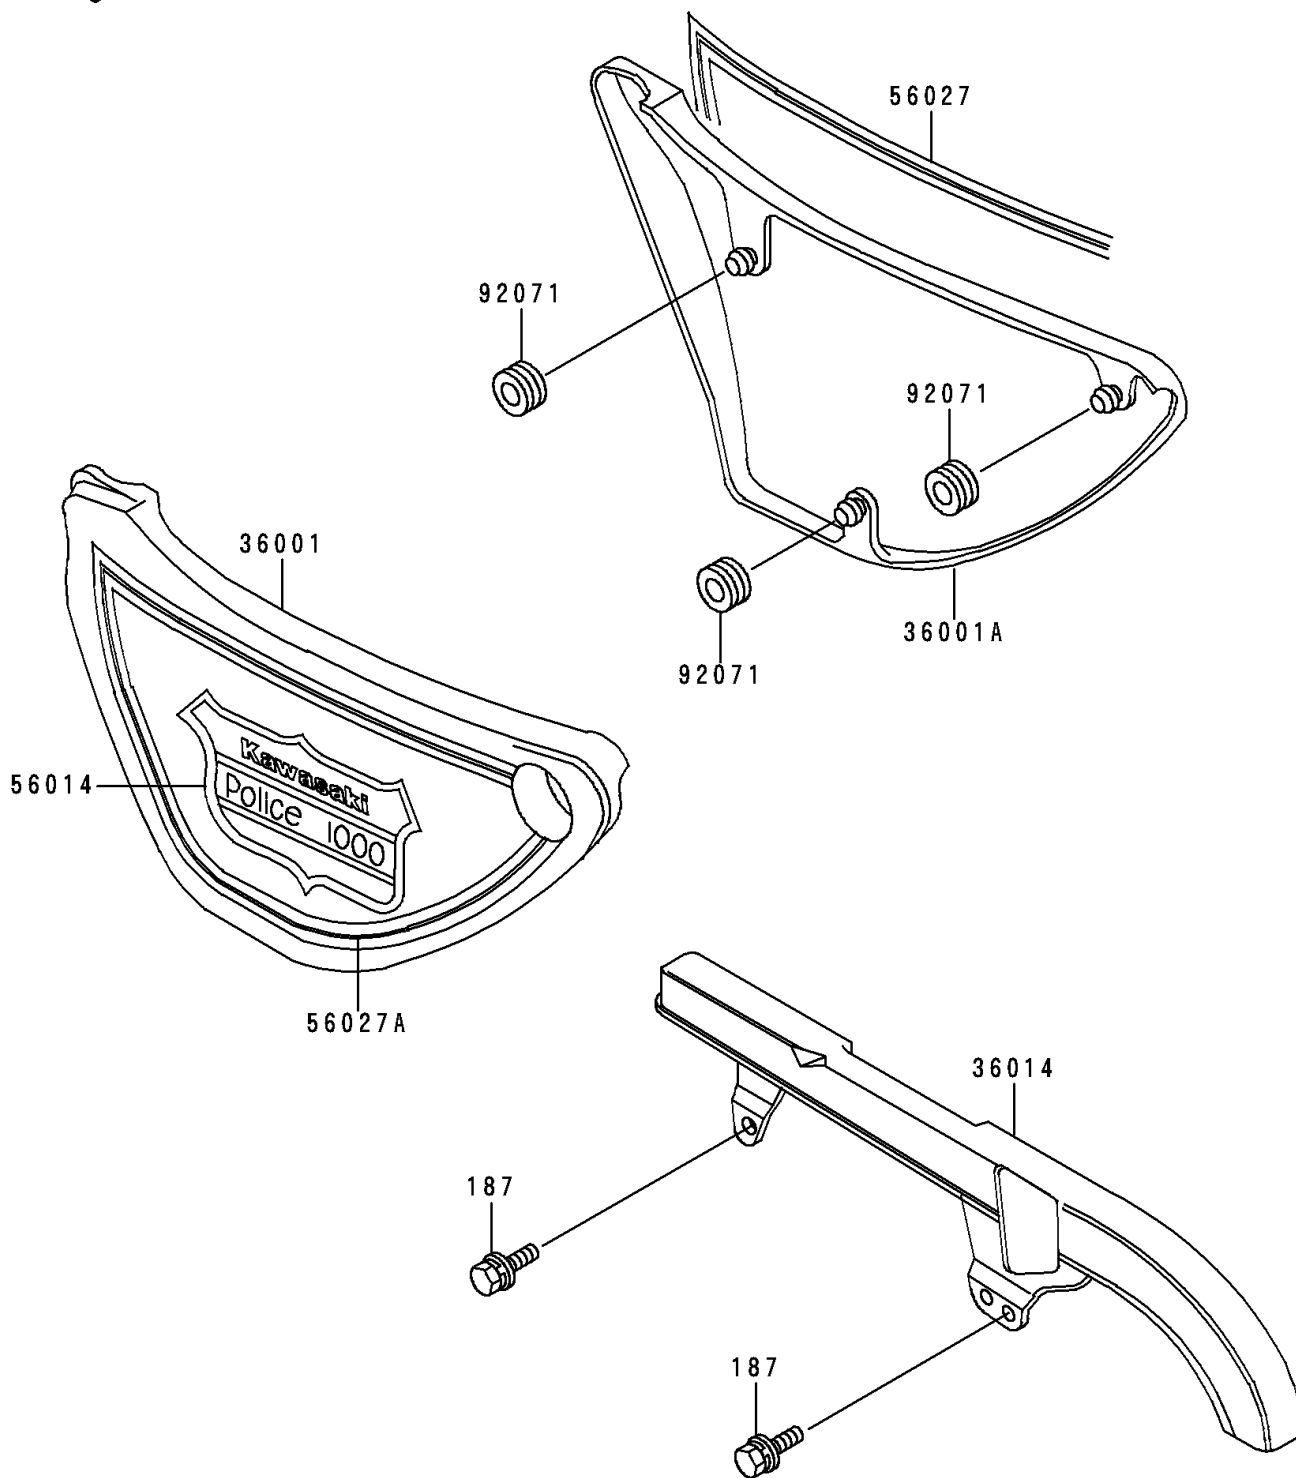

1996 Police 1000 PARTS DIAGRAM

Side Covers/Chain Cover

F2610

1996 Police 1000 PARTS LIST

Side Covers/Chain Cover

ITEM NAME	PART NUMBER	QUANTITY
BOLT-UPSET-WSP (Ref # 187)	187B0616	1
COVER-SIDE,LH,J.WHITE (Ref # 36001)	36001-1110-8C	1
COVER-SIDE,RH,J.WHITE (Ref # 36001A)	36001-1111-8C	1
CASE-CHAIN (Ref # 36014)	36014-1034	1
EMBLEM,SIDE COVER (Ref # 56014)	56014-4020	1
PATTERN,SIDE COVER,RH (Ref # 56027)	56027-4075	1
PATTERN,SIDE COVER,LH (Ref # 56027A)	56027-4076	1
GROMMET (Ref # 92071)	92071-056	1