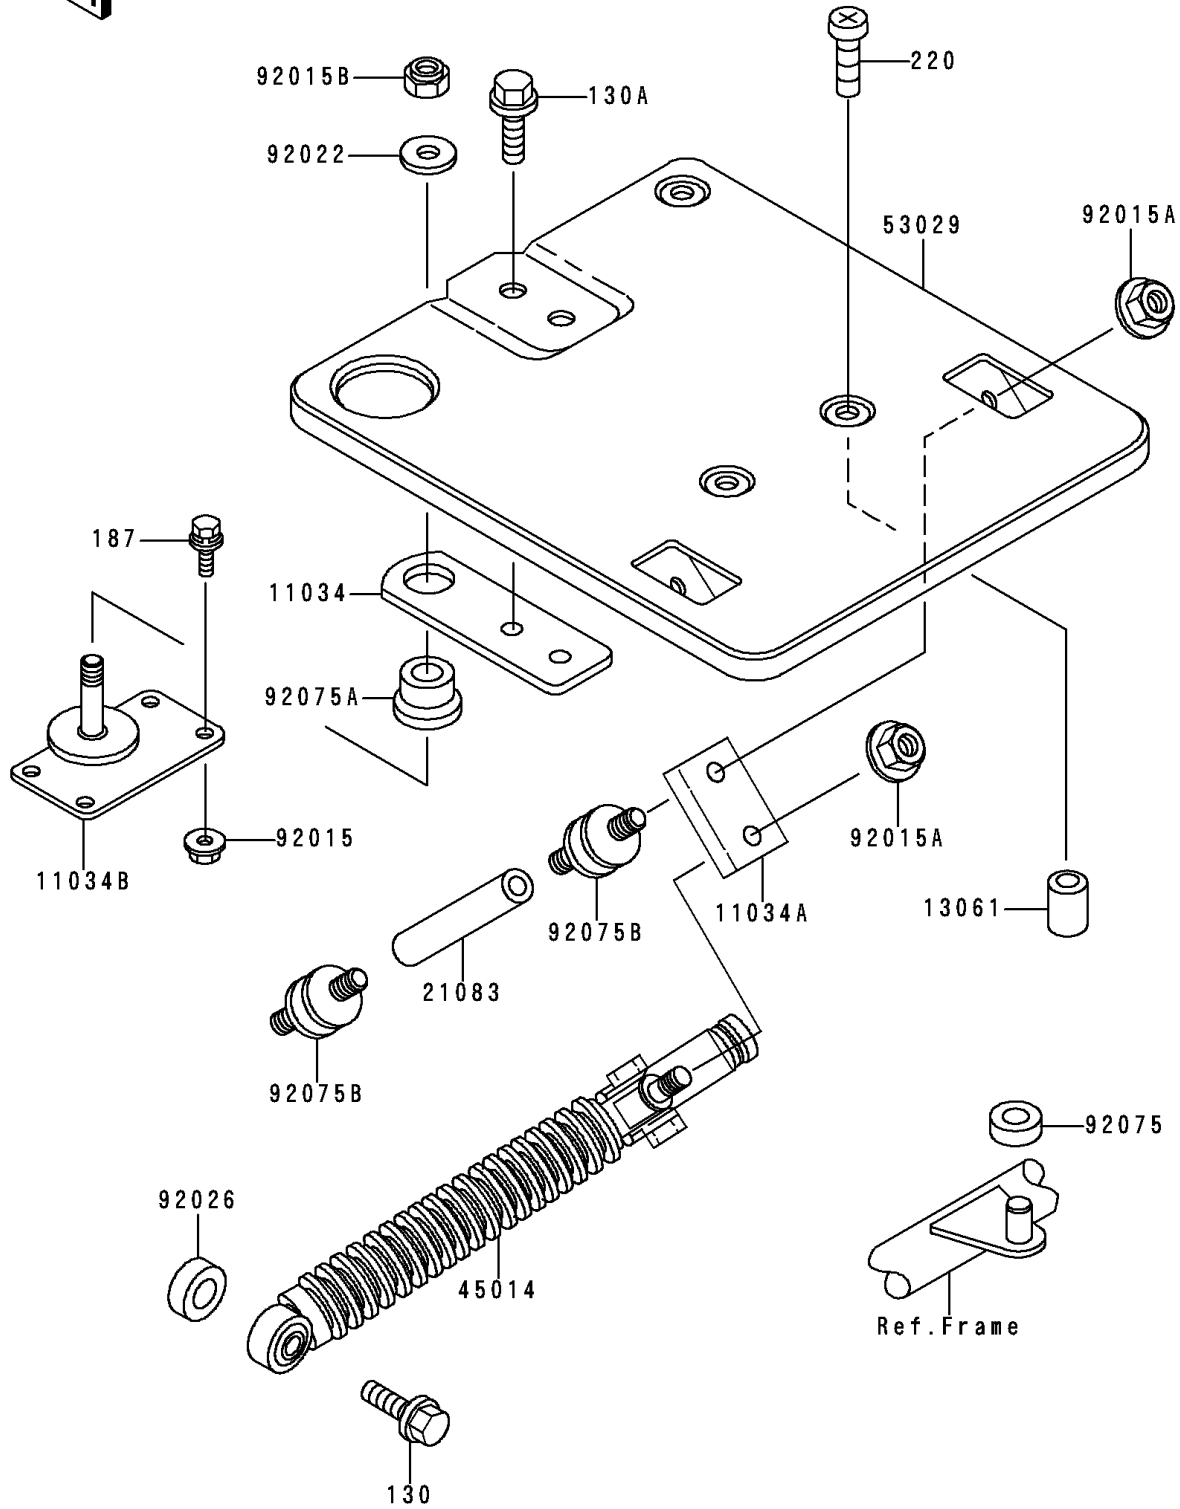

## 1996 Police 1000 PARTS DIAGRAM

Carrier(s)

F2520

## 1996 Police 1000 PARTS LIST

Carrier(s)

ITEM NAME	PART NUMBER	QUANTITY
BOLT-FLANGED (Ref # 130)	130C0835	1
BOLT-FLANGED,8X16,BLACK (Ref # 130A)	130J0816	1
BOLT-UPSET-WSP,6X22 (Ref # 187)	187C0622	1
SCREW-PAN-CROS,8X14 (Ref # 220)	220B0814	1
BRACKET,CARRIER,FR (Ref # 11034)	11034-4034	1
BRACKET,CARRIER SIDE DAMPER (Ref # 11034A)	11034-4103	1
BRACKET,FR CARRIER DAMPER (Ref # 11034B)	11034-4159	1
BOSS,CARRIER SPACER (Ref # 13061)	13061-4005	1
ARM,CARRIER DAMPER (Ref # 21083)	21083-4006	1
SHOCKABSORBER,RR (Ref # 45014)	45014-4005	1
CARRIER (Ref # 53029)	53029-4002	1
NUT,FLANGED,6MM (Ref # 92015)	92015-1078	1
NUT,FLANGED,8MM,BLACK (Ref # 92015A)	92015-1183	1
NUT,LOCK,12MM,BLACK (Ref # 92015B)	92015-1190	1
WASHER (Ref # 92022)	92022-4002	1
SPACER (Ref # 92026)	92026-4003	1
DAMPER (Ref # 92075)	92075-203	1
DAMPER,CARRIER (Ref # 92075A)	92075-4006	1
DAMPER,CARRIER (Ref # 92075B)	92075-4040	1