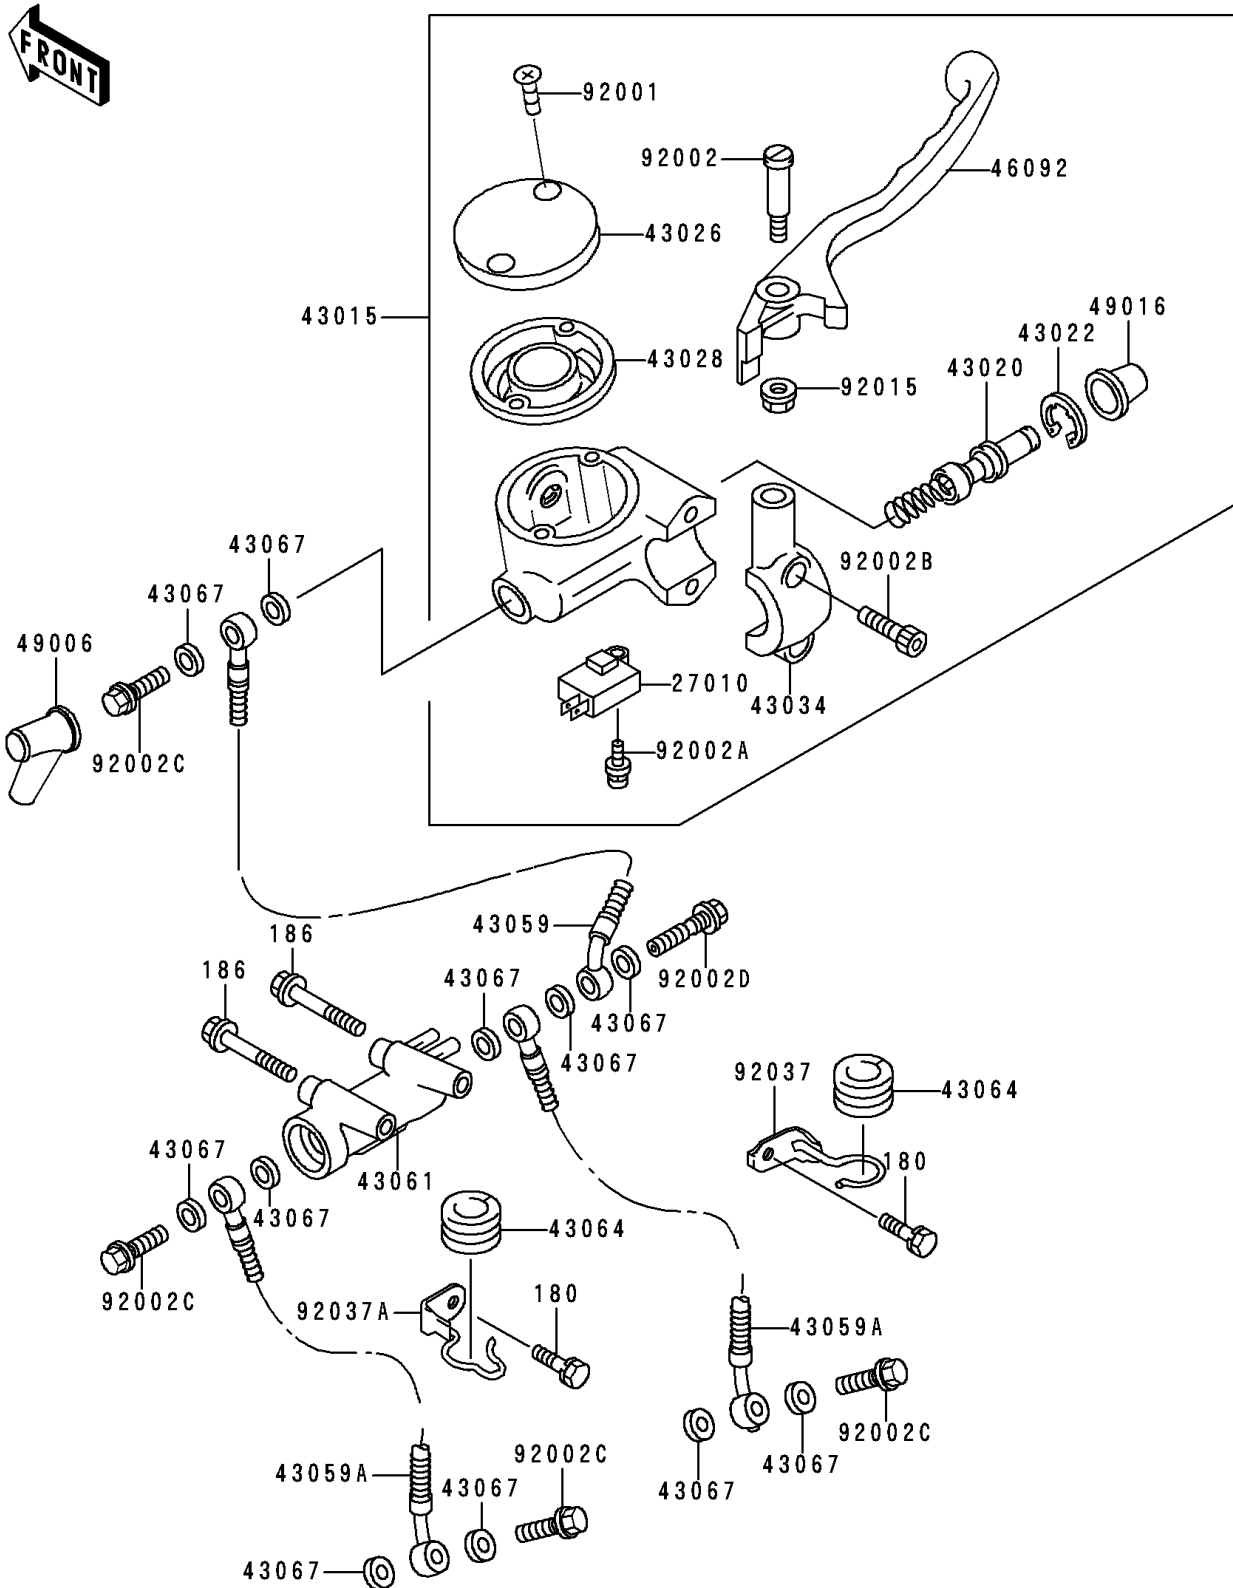

## 1996 Police 1000 PARTS DIAGRAM

Front Master Cylinder

F2291

## 1996 Police 1000 PARTS LIST

Front Master Cylinder

ITEM NAME	PART NUMBER	QUANTITY
BOLT-UPSET-WS,6X12 (Ref # 180)	180B0612	1
BOLT-UPSET-WP (Ref # 186)	186B0660	1
SWITCH,BRAKE (Ref # 27010)	27010-1170	1
CYLINDER-ASSY-MASTER,FR (Ref # 43015)	43015-1449	1
PISTON-COMP-BRAKE,FR (Ref # 43020)	43020-1054	1
STOPPER-BRAKE,PISTON (Ref # 43022)	43022-1010	1
CAP-BRAKE (Ref # 43026)	43026-1068	1
DIAPHRAGM,MASTER CYLINDER (Ref # 43028)	43028-1071	1
HOLDER-BRAKE,MASTER CYLINDER (Ref # 43034)	43034-1113	1
HOSE-BRAKE,FR (Ref # 43059)	43059-1784	1
HOSE-BRAKE,FR (Ref # 43059A)	43059-1785	1
JOINT-BRAKE (Ref # 43061)	43061-1004	1
GROMMET,HOSE CLAMP (Ref # 43064)	43064-006	1
WASHER,10.5X15X1.5 (Ref # 43067)	43067-001	1
LEVER-GRIP,FRONT BRAKE (Ref # 46092)	46092-1146	1
BOOT,DUST (Ref # 49006)	49006-1041	1
COVER-SEAL,MASTER CYLINDER (Ref # 49016)	49016-1044	1
SCREW,5MM,BLACK (Ref # 92001)	92001-1727	1
BOLT,LEVER SET,BLACK (Ref # 92002)	92002-1322	1
BOLT,SCREW,4X12 (Ref # 92002A)	92002-1323	1
BOLT,SOCKET,6X20,BLACK (Ref # 92002B)	92002-1324	1
BOLT,OIL,L=23 (Ref # 92002C)	92002-1888	1
BOLT,OIL,L=37 (Ref # 92002D)	92002-1909	1
NUT,FLANGED,6MM,BLACK (Ref # 92015)	92015-1233	1
CLAMP,BRAKE HOSE (Ref # 92037)	92037-1218	1
CLAMP,BRAKE HOSE,LH (Ref # 92037A)	92037-1367	1