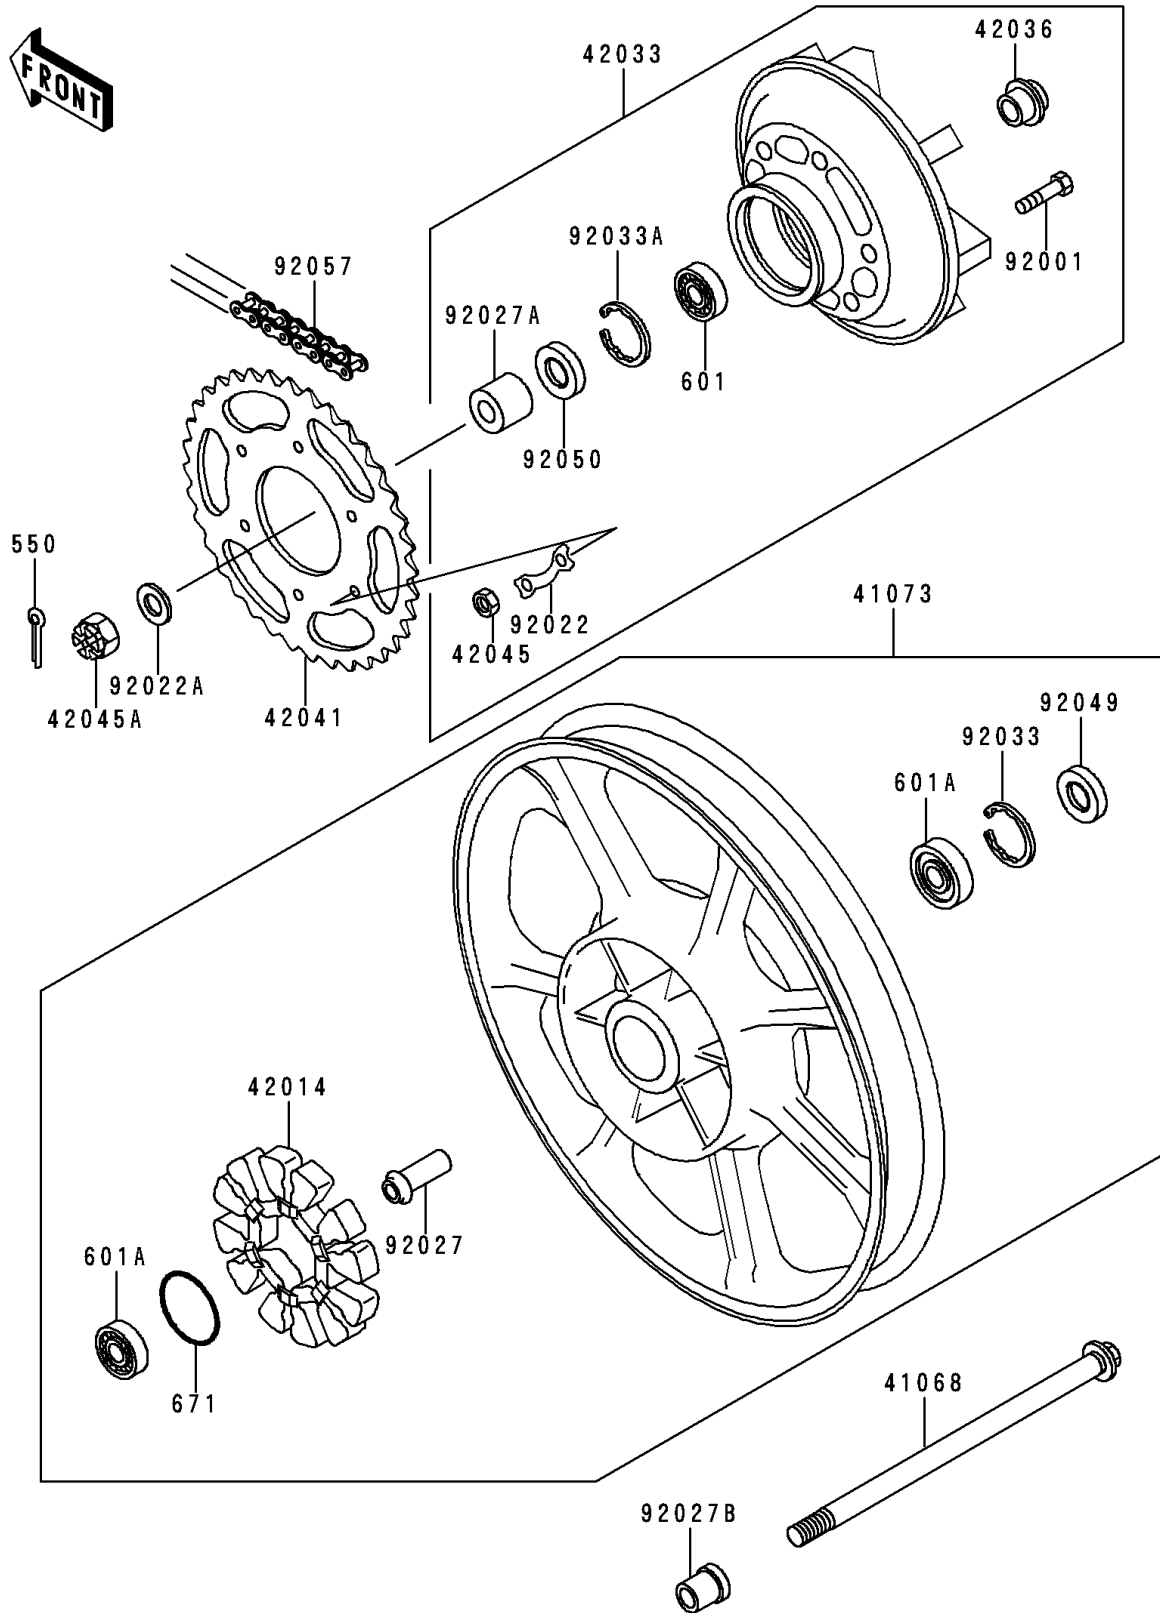

1996 Police 1000 PARTS DIAGRAM

Rear Wheel/Chain

F2240

1996 Police 1000 PARTS LIST

Rear Wheel/Chain

ITEM NAME	PART NUMBER	QUANTITY
PIN-COTTER,4.0X35 (Ref # 550)	550D4035	1
BEARING-BALL,#6206G2 (Ref # 601)	601B6206G	1
BEARING-BALL,#6304UUC3 (Ref # 601A)	601B6304UU	1
O RING,65MM (Ref # 671)	671B2565	1
AXLE,RR,L=300 (Ref # 41068)	41068-1087	1
WHEEL-ASSY,RR,P.C.GRAY (Ref # 41073)	41073-1551-DH	1
DAMPER,RR HUB SHOCK,"1000" (Ref # 42014)	42014-033	1
COUPLING-ASSY,RR HUB (Ref # 42033)	42033-1024	1
SLEEVE,L=33 (Ref # 42036)	42036-1039	1
SPROCKET-HUB,41T (Ref # 42041)	42041-1058	1
NUT,10MM (Ref # 42045)	42045-005	1
NUT,CASTLE,18MM (Ref # 42045A)	42045-018	1
BOLT,10X41 (Ref # 92001)	92001-161	1
WASHER,LOCK (Ref # 92022)	92022-1212	1
WASHER,20.3X34X4.5 (Ref # 92022A)	92022-248	1
COLLAR,L=89.5 (Ref # 92027)	92027-1286	1
COLLAR,20X40X16.5 (Ref # 92027A)	92027-1287	1
COLLAR,L=31 (Ref # 92027B)	92027-1288	1
RING-SNAP,52MM (Ref # 92033)	92033-1043	1
RING-SNAP,62MM (Ref # 92033A)	92033-1044	1
SEAL-OIL,28X52X5 (Ref # 92049)	92049-1061	1
SEAL-OIL,AJN40627 (Ref # 92050)	92050-027	1
CHAIN,DRIVE,EK630SZDOX98L (Ref # 92057)	92057-1067	1