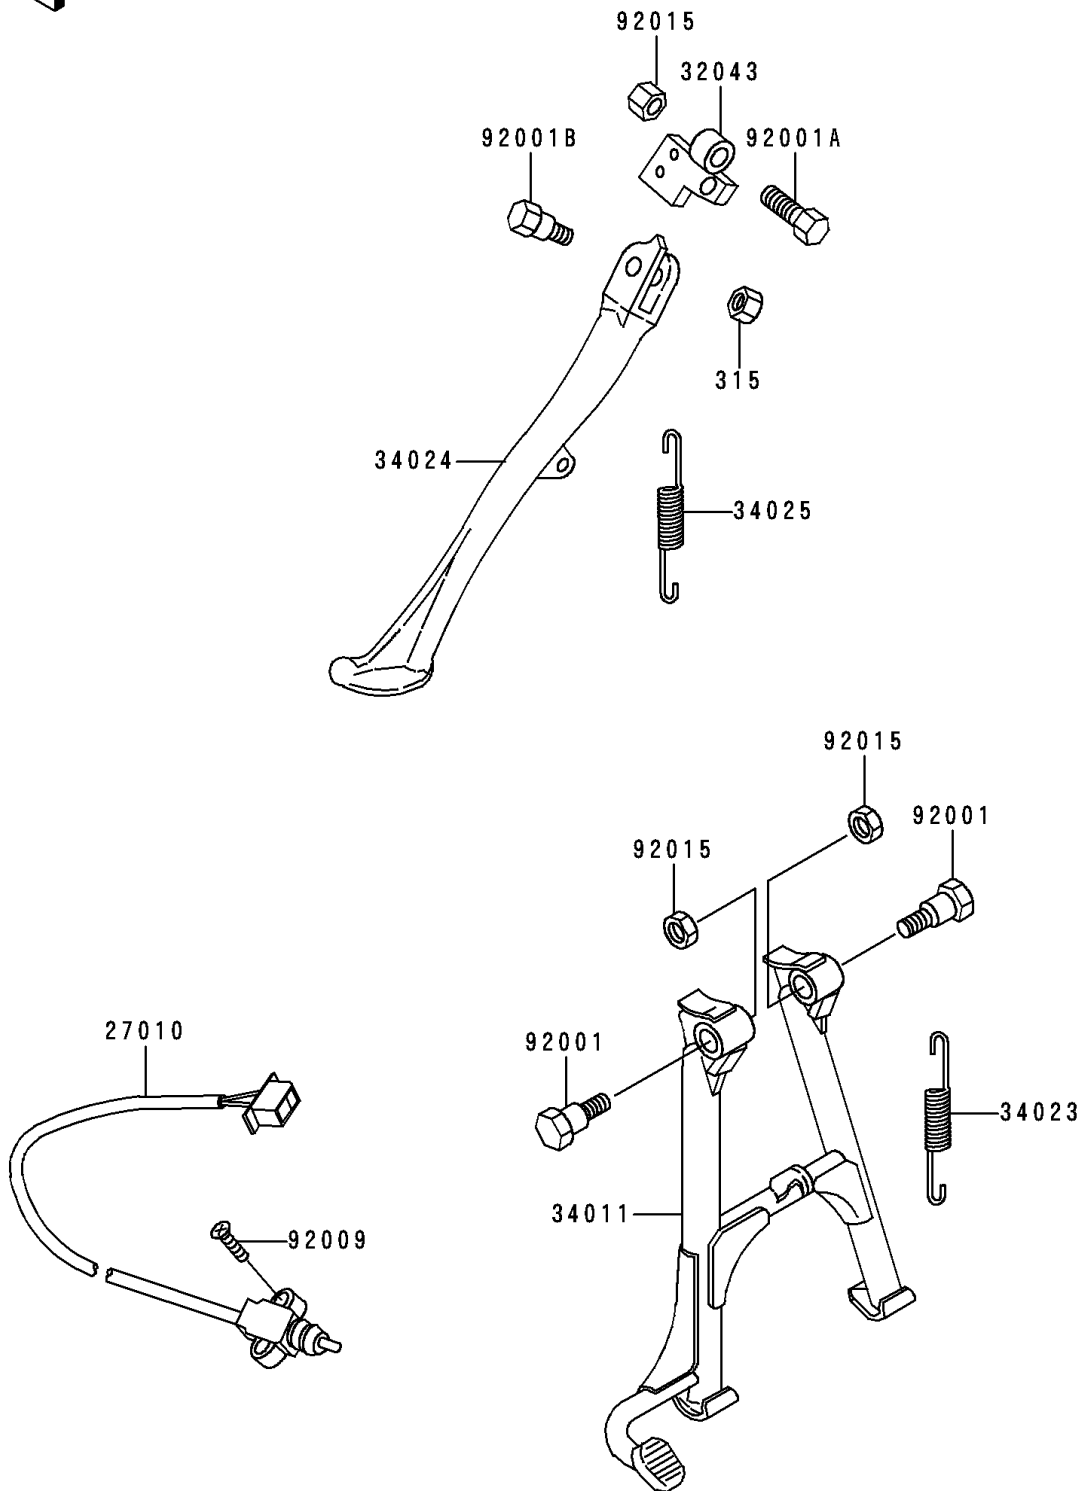

## 1996 Police 1000 PARTS DIAGRAM

Stand(s)

F2190

## 1996 Police 1000 PARTS LIST

Stand(s)

ITEM NAME	PART NUMBER	QUANTITY
NUT-HEX-FINE,10MM (Ref # 315)	315B1000	1
SWITCH,SIDE STAND (Ref # 27010)	27010-1203	1
BRACKET-STAND,SIDE (Ref # 32043)	32043-1295	1
STAND-CENTER (Ref # 34011)	34011-1139	1
SPRING,CNT STAND (Ref # 34023)	34023-012	1
STAND-SIDE (Ref # 34024)	34024-1216	1
SPRING,STAND (Ref # 34025)	34025-005	1
BOLT,CENTER STAND (Ref # 92001)	92001-1214	1
BOLT,10X16 (Ref # 92001A)	92001-4013	1
BOLT,SIDE STAND (Ref # 92001B)	92001-4028	1
SCREW,5X20 (Ref # 92009)	92009-1359	1
NUT,LOCK,10MM (Ref # 92015)	92015-1376	1