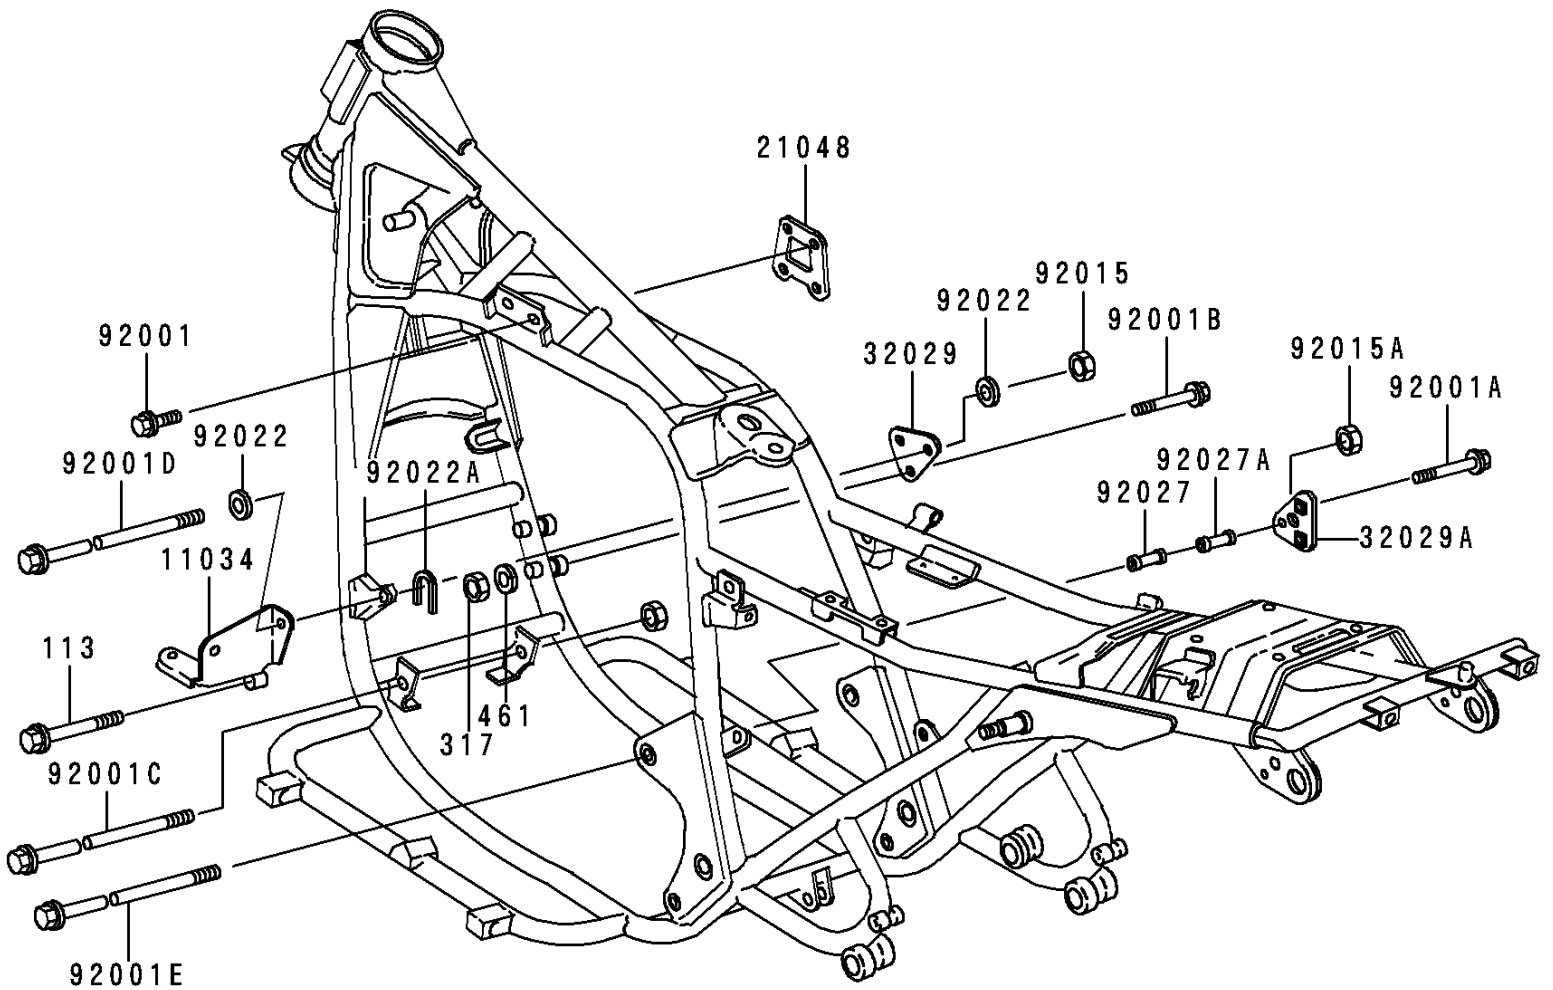

1996 Police 1000 PARTS DIAGRAM

Frame Fittings

F2131

1996 Police 1000 PARTS LIST

Frame Fittings

ITEM NAME	PART NUMBER	QUANTITY
BOLT,10X70 (Ref # 113)	113B1070	1
NUT-HEX-SMALL,8MM,BLACK (Ref # 317)	317J0800	1
WASHER-SPRING,8MM,BLACK (Ref # 461)	461K0800	1
BRACKET,SIREN (Ref # 11034)	11034-4218	1
PLATE-COIL (Ref # 21048)	21048-1001	1
BRACKET-ENGINE,FR,UPP (Ref # 32029)	32029-1142	1
BRACKET-ENGINE,RR (Ref # 32029A)	32029-1143	1
BOLT,6X10 (Ref # 92001)	92001-137	1
BOLT,FLANGED,8X40,BLACK (Ref # 92001A)	92001-1612	1
BOLT,FLANGED,8X65,BLACK (Ref # 92001B)	92001-1616	1
BOLT,FLANGED,10X155,BLACK (Ref # 92001C)	92001-1620	1
BOLT,FLANGED,10X320,BLACK (Ref # 92001D)	92001-1624	1
BOLT,FLANGED,12X285,BLACK (Ref # 92001E)	92001-1655	1
NUT,LOCK,10MM,BLACK (Ref # 92015)	92015-1189	1
NUT,LOCK,12MM,BLACK (Ref # 92015A)	92015-1190	1
WASHER,10.5X22X4.5 (Ref # 92022)	92022-1022	1
WASHER,U FORMED (Ref # 92022A)	92022-1259	1
COLLAR,13X25X54 (Ref # 92027)	92027-1310	1
COLLAR,13X25X29.5 (Ref # 92027A)	92027-1311	1