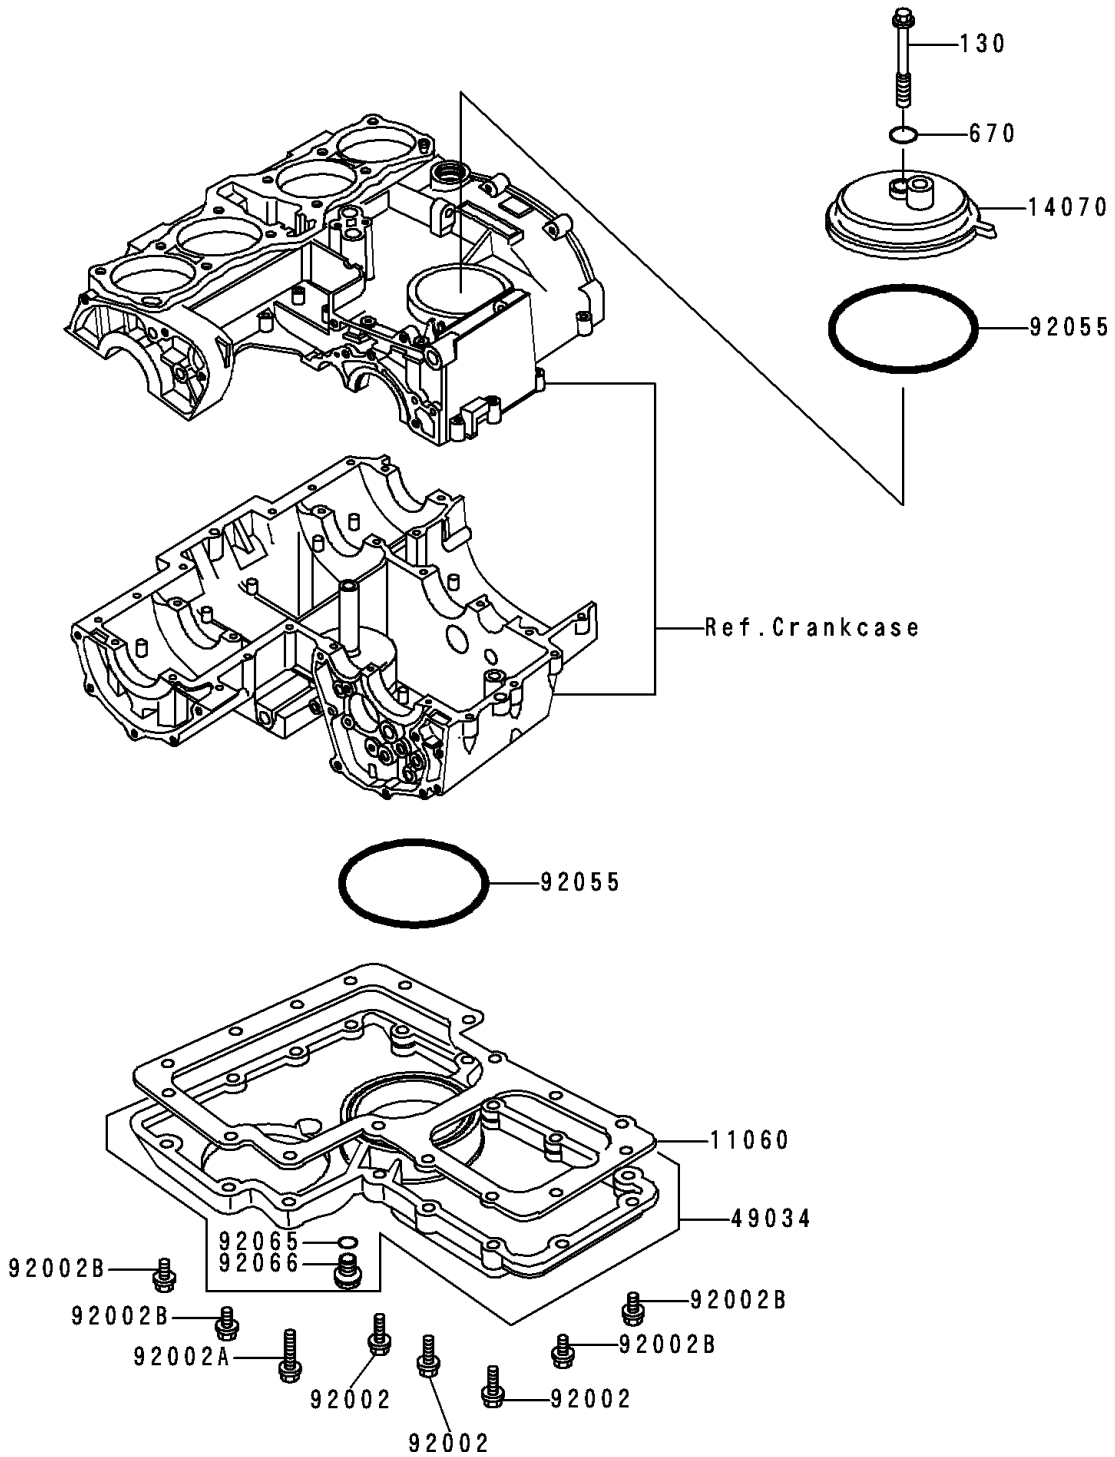

1996 Police 1000 PARTS DIAGRAM

Breather Cover/Oil Pan

E1432

1996 Police 1000 PARTS LIST

Breather Cover/Oil Pan

ITEM NAME	PART NUMBER	QUANTITY
BOLT-FLANGED (Ref # 130)	130Z0870	1
O RING,8MM (Ref # 670)	670B1508	1
GASKET,OIL PAN (Ref # 11060)	11060-1074	1
BODY-BREATHER,BLACK (Ref # 14070)	14070-1010	1
PAN-OIL (Ref # 49034)	49034-5018	1
BOLT,FLANGED,6X35 (Ref # 92002)	92002-1051	1
BOLT,6X45 (Ref # 92002A)	92002-1088	1
BOLT,6X25 (Ref # 92002B)	92002-1089	1
RING-O,91.6X3.4 (Ref # 92055)	92055-052	1
GASKET,12X22X2,DRAIN PLUG (Ref # 92065)	92065-097	1
PLUG,OIL DRAIN,12X15 (Ref # 92066)	92066-1174	1