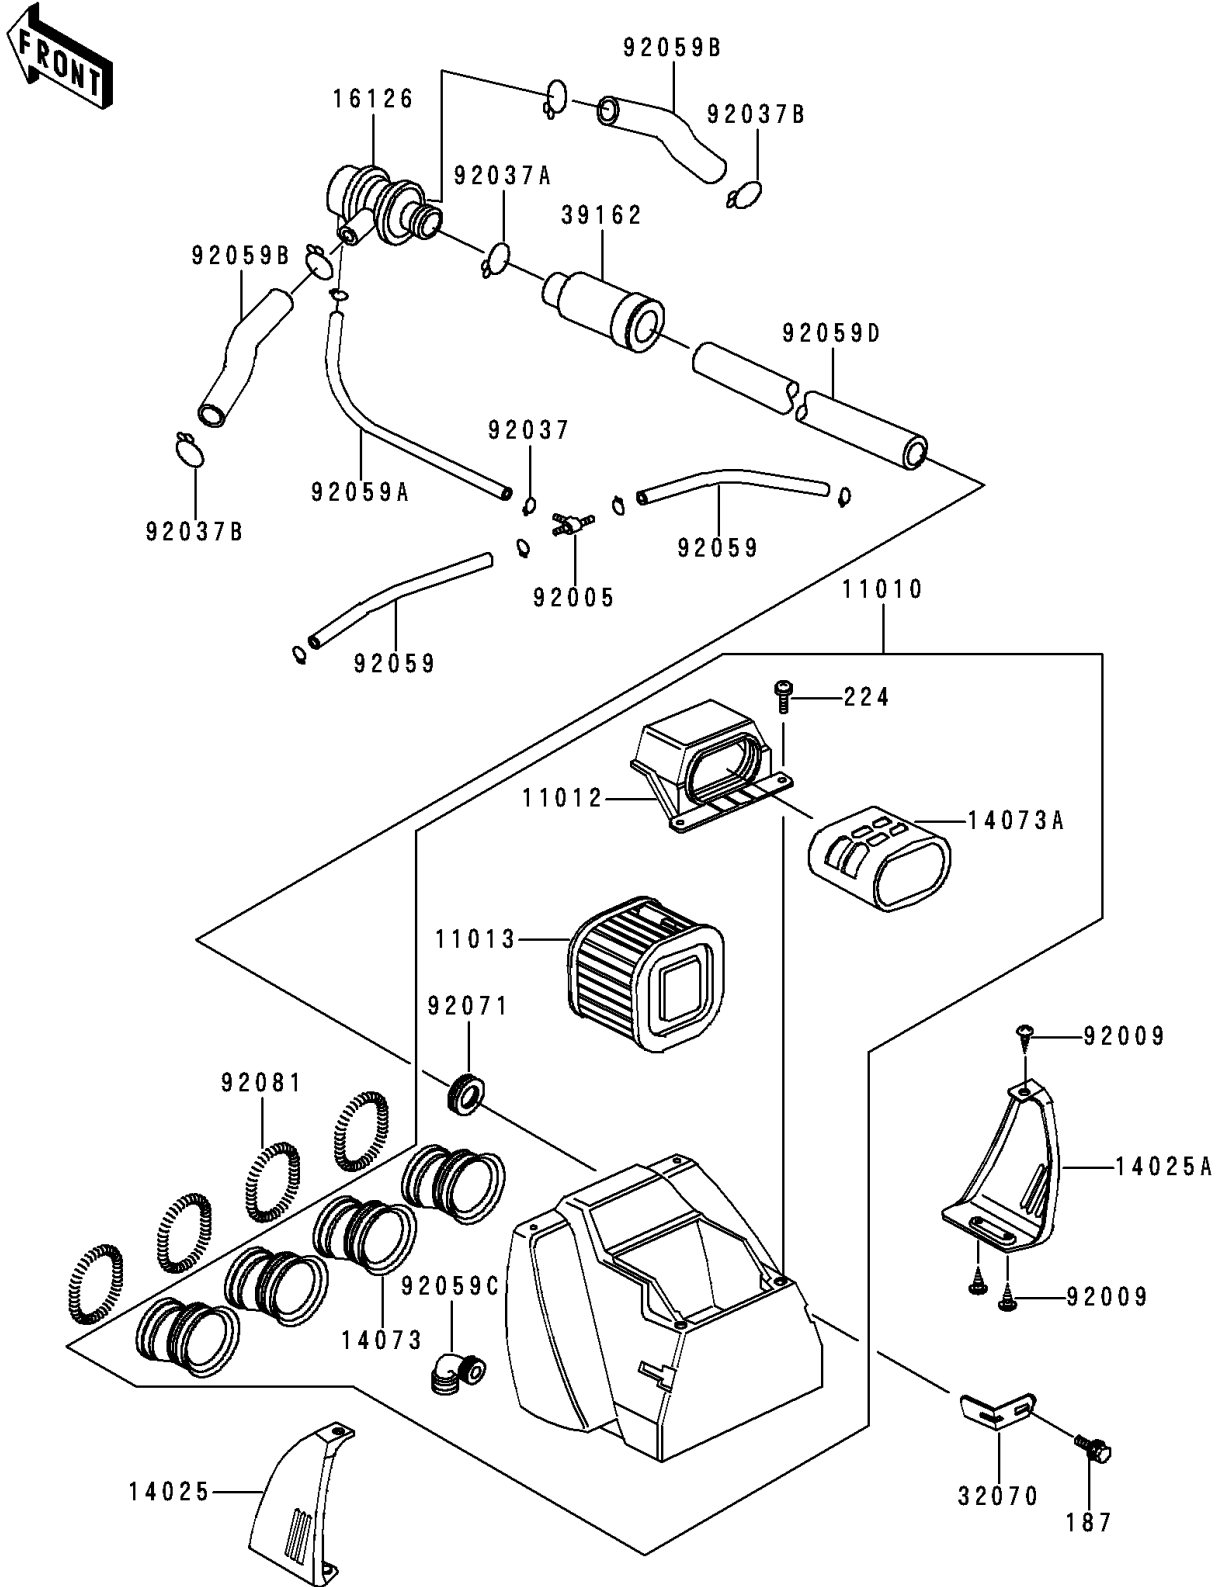

1996 Police 1000 PARTS DIAGRAM

Air Cleaner

E1130

1996 Police 1000 PARTS LIST

Air Cleaner

ITEM NAME	PART NUMBER	QUANTITY
BOLT-UPSET-WSP (Ref # 187)	187B0612	1
SCREW-PAN-WP-CROS (Ref # 224)	224B0612	1
FILTER-ASSY-AIR (Ref # 11010)	11010-1142	1
CAP,AIR FILTER (Ref # 11012)	11012-1167	1
ELEMENT-AIR FILTER (Ref # 11013)	11013-1037	1
COVER,AIR FILTER,LH (Ref # 14025)	14025-1263	1
COVER,AIR FILTER,RH (Ref # 14025A)	14025-1264	1
DUCT,AIR FILTER,OUTLET (Ref # 14073)	14073-1048	1
DUCT,AIR FILTER,INTAKE (Ref # 14073A)	14073-1049	1
VALVE,AIR SWITCH (Ref # 16126)	16126-1014	1
BRACKET,AIR FILTER (Ref # 32070)	32070-038	1
SILENCER-INTAKE (Ref # 39162)	39162-1003	1
FITTING,TUBE,T-TYPE (Ref # 92005)	92005-1017	1
SCREW,TAPPING,5X12 (Ref # 92009)	92009-1319	1
CLAMP,TUBE (Ref # 92037)	92037-072	1
CLAMP,TUBE (Ref # 92037A)	92037-1076	1
CLAMP,TUBE (Ref # 92037B)	92037-213	1
TUBE,4X9X155 (Ref # 92059)	92059-1033	1
TUBE,4X9X370 (Ref # 92059A)	92059-1132	1
TUBE,14X20X89 (Ref # 92059B)	92059-1155	1
TUBE,AIR FILTER (Ref # 92059C)	92059-1156	1
TUBE,14X20X325 (Ref # 92059D)	92059-1161	1
GROMMET,AIR FILTER (Ref # 92071)	92071-1042	1
SPRING,COIL,BLACK (Ref # 92081)	92081-1457	1