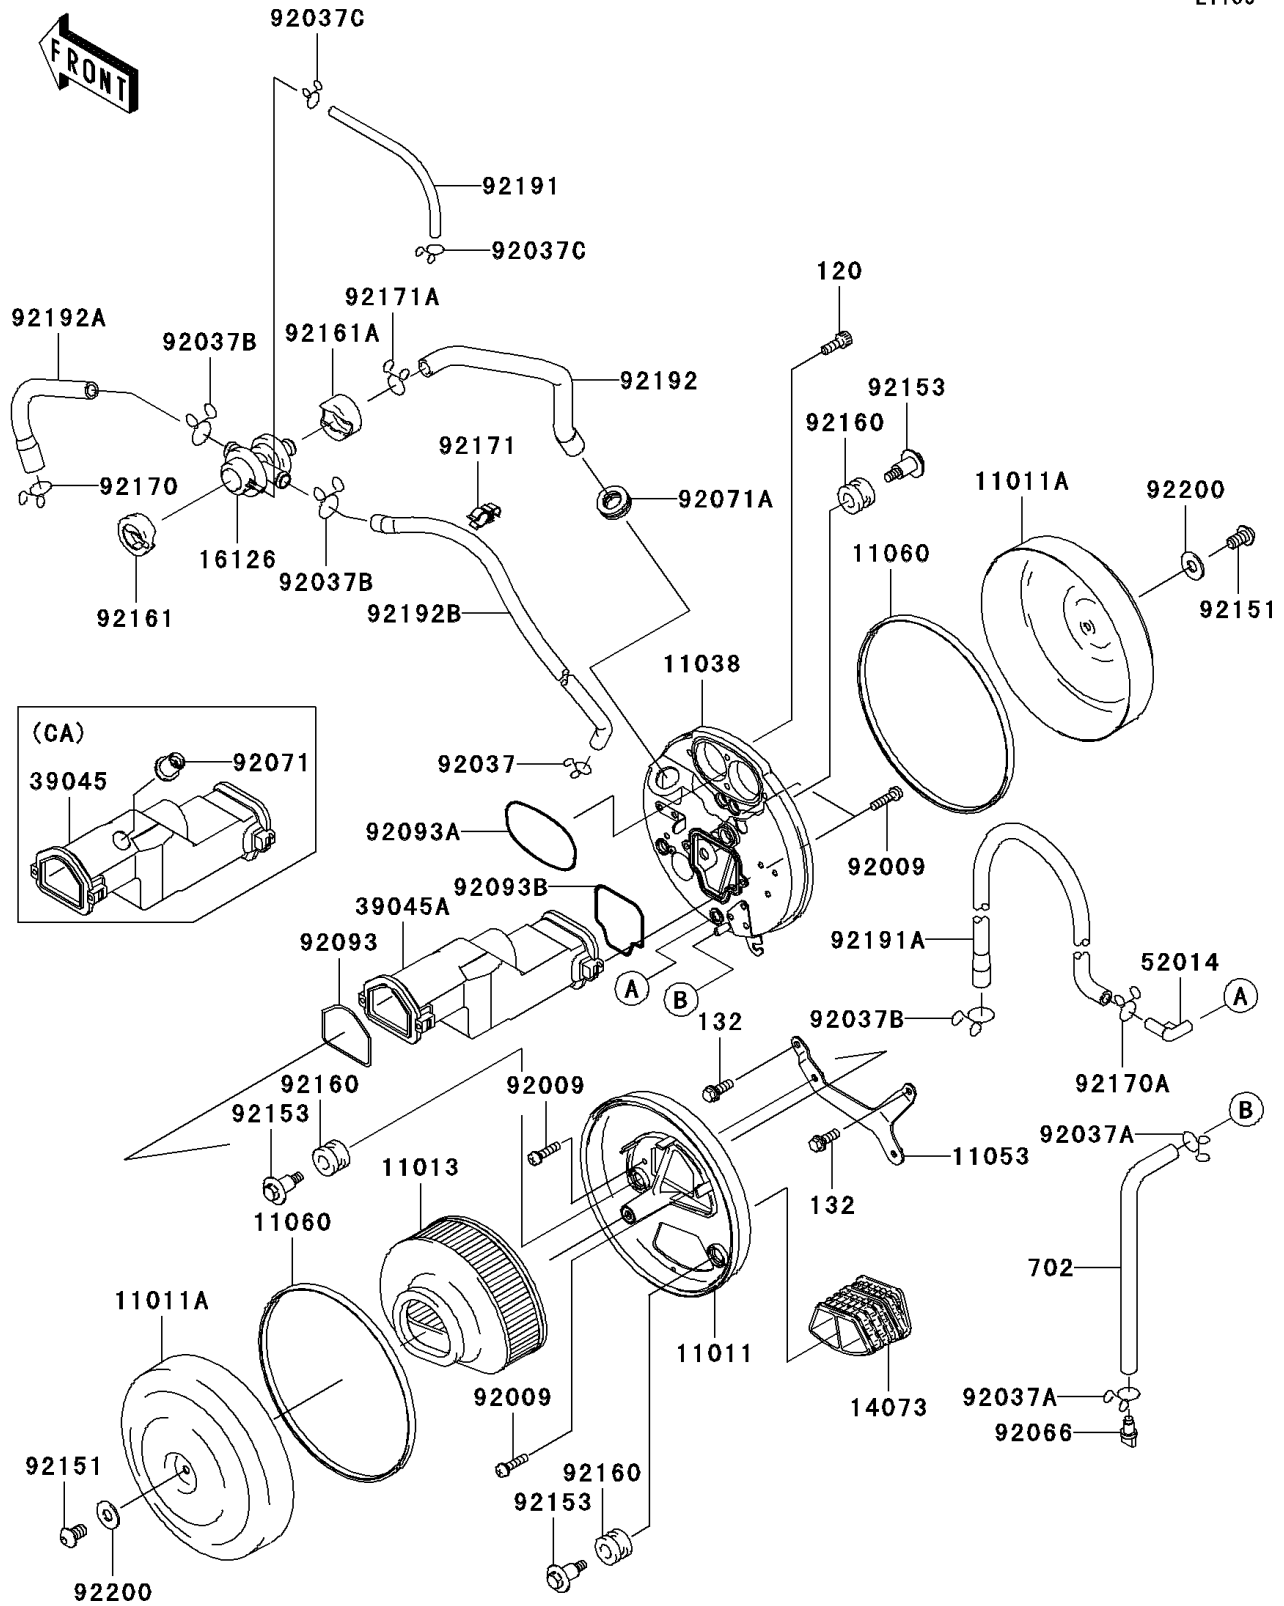

2006 Vulcan® 1600 Classic PARTS DIAGRAM

Air Cleaner

E1130

2006 Vulcan® 1600 Classic PARTS LIST

Air Cleaner

ITEM NAME	PART NUMBER	QUANTITY
CASE-AIR FILTER,LH (Ref # 11011)	11011-1672	1
CASE-AIR FILTER,COVER (Ref # 11011A)	11011-1673	1
ELEMENT-AIR FILTER (Ref # 11013)	11013-1305	1
CASE-ASSY-AIR FILTER,RH (Ref # 11038)	11038-0005	1
BRACKET,AIR FILTER,LH (Ref # 11053)	11053-1208	1
GASKET,AIR FILTER CASE (Ref # 11060)	11060-1968	1
DUCT,INTAKE (Ref # 14073)	14073-1863	1
VALVE,AIR SWITCH (Ref # 16126)	16126-0005	1
ELBOW (Ref # 52014)	52014-1083	1
SCREW,PAN-WP-CROS,5X20 (Ref # 92009)	92009-1905	1
CLAMP (Ref # 92037)	92037-1468	1
CLAMP,TUBE (Ref # 92037A)	92037-147	1
CLAMP (Ref # 92037B)	92037-1593	1
CLAMP (Ref # 92037C)	92037-1712	1
PLUG,DRAIN (Ref # 92066)	92066-1211	1
GROMMET,AIR FILTER (Ref # 92071A)	92071-1028	1
SEAL,DUCT,LH (Ref # 92093)	92093-1459	1
SEAL (Ref # 92093A)	92093-1485	1
SEAL,DUCT,RH (Ref # 92093B)	92093-1491	1
BOLT,8X14 (Ref # 92151)	92151-1438	1
BOLT,6X14X9.5 (Ref # 92153)	92153-0498	1
DAMPER (Ref # 92160)	92160-1594	1
DAMPER,OUTSIDE (Ref # 92161)	92161-0044	1
DAMPER,INSIDE (Ref # 92161A)	92161-0045	1
CLAMP,TUBE (Ref # 92170)	92170-1445	1
CLAMP (Ref # 92170A)	92170-1695	1
CLAMP (Ref # 92171)	92171-0131	1
CLAMP (Ref # 92171A)	92171-0790	1
TUBE,4X9X230 (Ref # 92191)	92191-0033	1

2006 Vulcan® 1600 Classic PARTS LIST

Air Cleaner

ITEM NAME	PART NUMBER	QUANTITY
TUBE,BREATHER (Ref # 92191A)	92191-1406	1
TUBE,AIR SWITCH-FILTER CASE (Ref # 92192)	92192-0011	1
TUBE,FR HEAD-AIR SWITCH (Ref # 92192A)	92192-0025	1
TUBE,AIR SWITCH-RR HEAD (Ref # 92192B)	92192-0026	1
BOLT-SOCKET,6X16 (Ref # 120)	120S0616	1
BOLT-FLANGED-SMALL,6X16 (Ref # 132)	132J0616	1
TUBE-RUBBER,7X10X230 (Ref # 702)	702A07230	1
WASHER,8.5X20X1.6 (Ref # 92200)	92200-1463	1
DUCT-ASSY,JOINT (Ref # 39045)	39045-0001	1
DUCT-ASSY,CENTER (Ref # 39045A)	39045-0003	1
GROMMET (Ref # 92071)	92071-0003	1