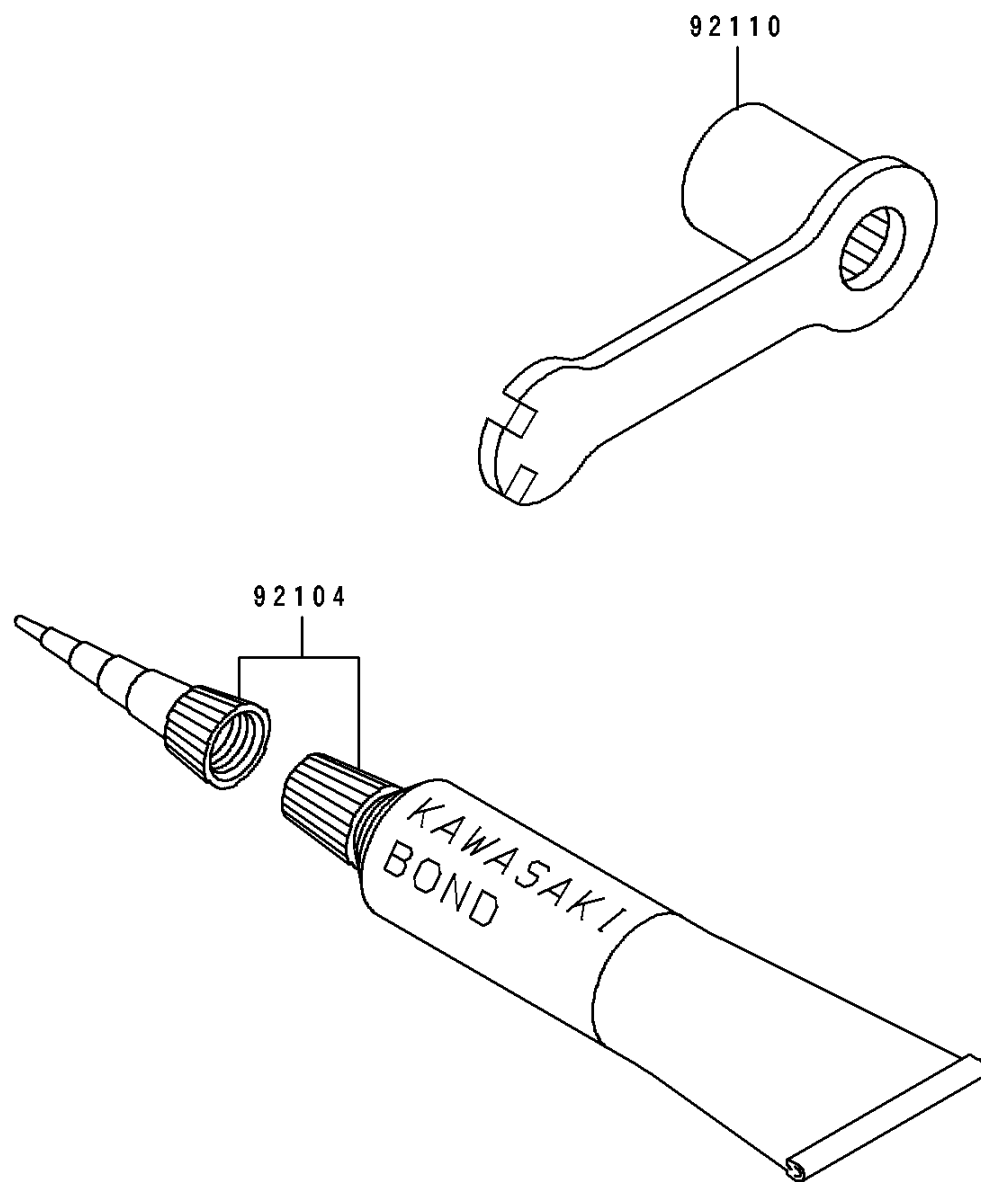

1994 KX™80 PARTS DIAGRAM

Owner's Tools

F2810

1994 KX™80 PARTS LIST

Owner's Tools

ITEM NAME	PART NUMBER	QUANTITY
GASKET-LIQUID,TUBE,100G,SILVER (Ref # 92104)	92104-002	1
TOOL-WRENCH,BOX,21MM&SPOKE (Ref # 92110)	92110-1119	1