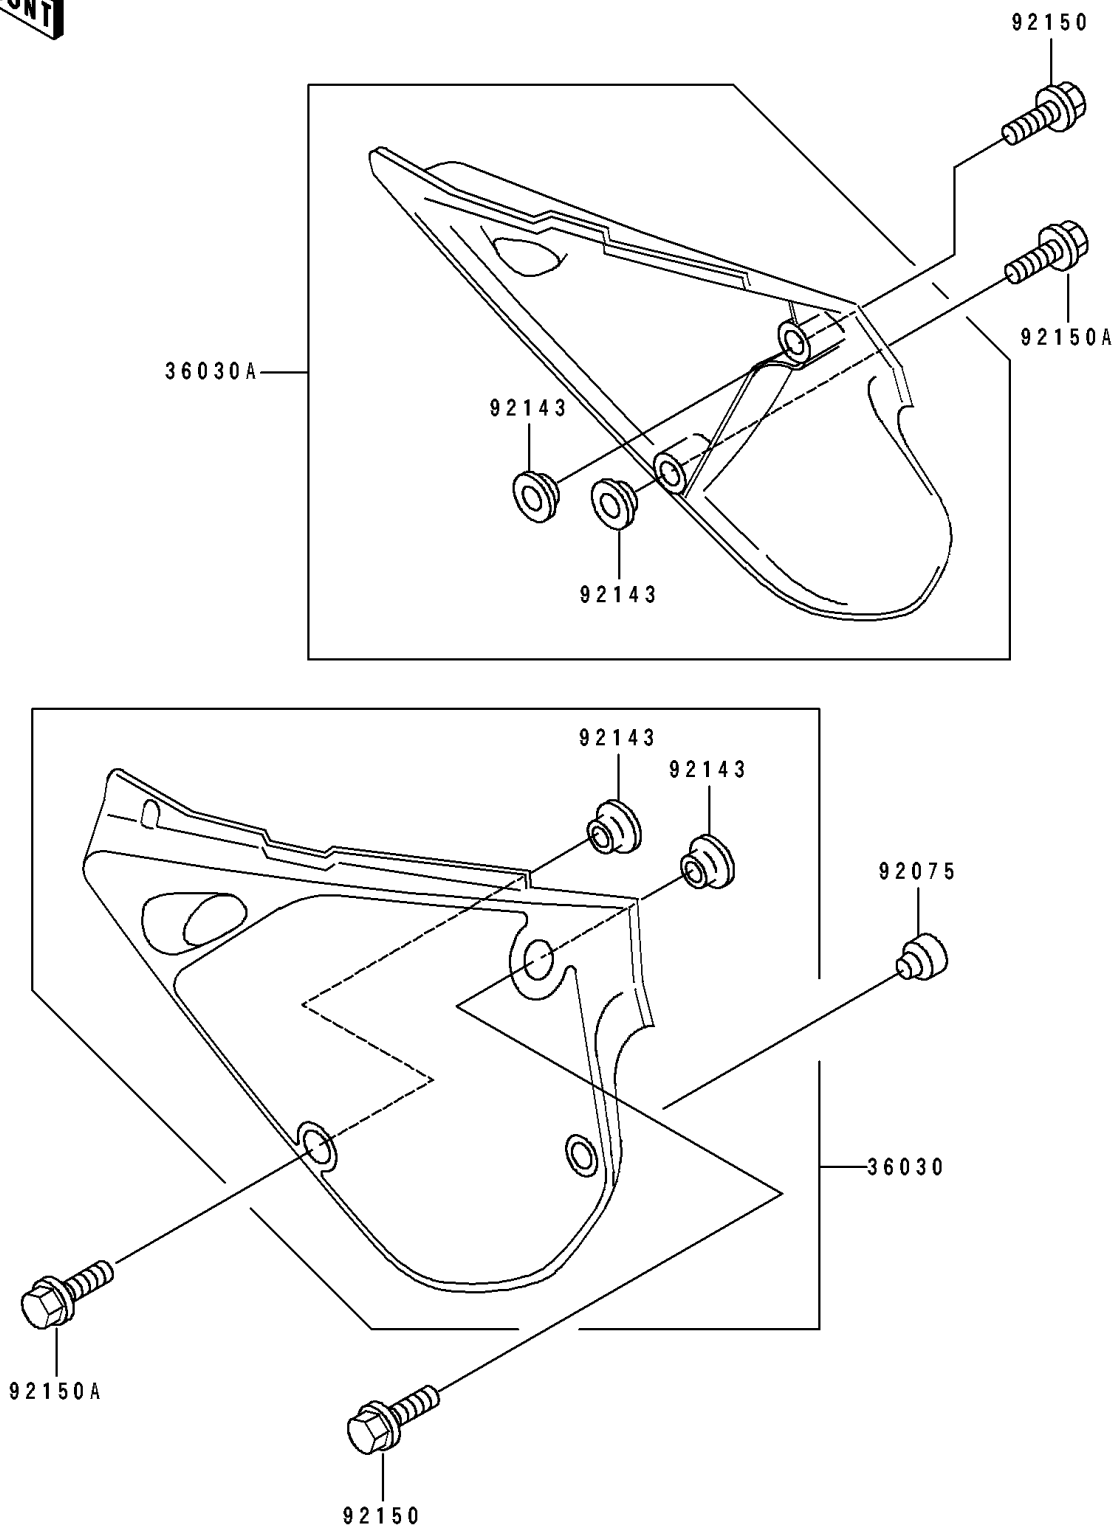

1994 KX™80 PARTS DIAGRAM

Side Covers

F2611

1994 KX™80 PARTS LIST

Side Covers

ITEM NAME	PART NUMBER	QUANTITY
COVER-SIDE,LH,L.GREEN (Ref # 36030)	36030-5023-6W	1
COVER-SIDE,RH,L.GREEN (Ref # 36030A)	36030-5024-6W	1
DAMPER (Ref # 92075)	92075-1598	1
COLLAR (Ref # 92143)	92143-1470	1
BOLT,6X20 (Ref # 92150)	92150-1339	1
BOLT,6X14 (Ref # 92150A)	92150-1340	1