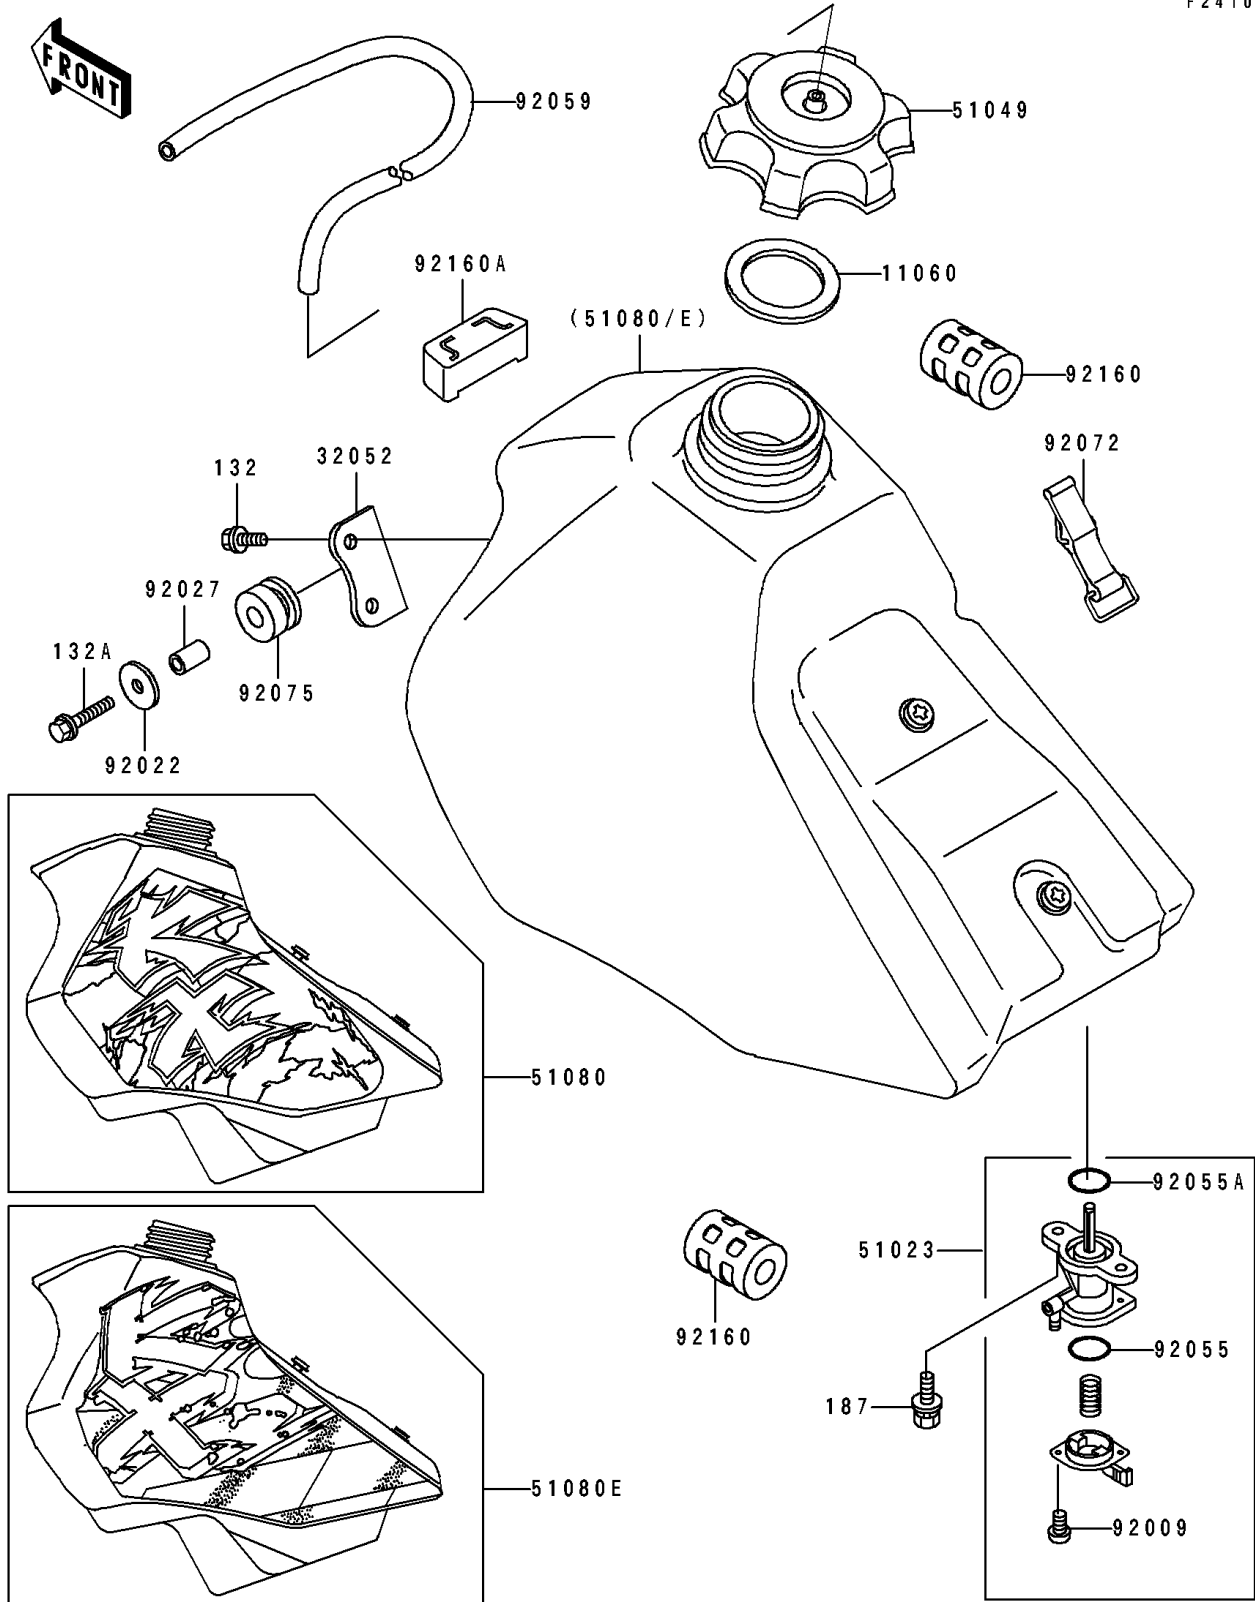

## 1994 KX™80 PARTS DIAGRAM

Fuel Tank

F2410

## 1994 KX™80 PARTS LIST

Fuel Tank

ITEM NAME	PART NUMBER	QUANTITY
GASKET,FUEL TANK CAP (Ref # 11060)	11060-1340	1
BRACKET-TANK (Ref # 32052)	32052-1169	1
TAP-ASSY,FUEL (Ref # 51023)	51023-1115	1
CAP-TANK,FUEL (Ref # 51049)	51049-1089	1
TANK-COMP-FUEL,L.GREEN (Ref # 51080)	51080-5037-6W	1
SCREW,3X8 (Ref # 92009)	92009-1386	1
WASHER,6.5X24X2 (Ref # 92022)	92022-1690	1
COLLAR,6.8X10X17 (Ref # 92027)	92027-1833	1
RING-O,FUEL TAP LEVER (Ref # 92055)	92055-1299	1
RING-O,FUEL TAP PACKING (Ref # 92055A)	92055-1300	1
TUBE,5X9X350 (Ref # 92059)	92059-1265	1
BAND,FUEL TANK (Ref # 92072)	92072-1229	1
DAMPER (Ref # 92075)	92075-1660	1
DAMPER,FUEL TANK (Ref # 92160)	92160-1236	1
DAMPER (Ref # 92160A)	92160-1255	1
BOLT-FLANGED-SMALL (Ref # 132)	132G0612	1
BOLT-FLANGED-SMALL (Ref # 132A)	132G0630	1
BOLT-UPSET-WSP (Ref # 187)	187B0616	1