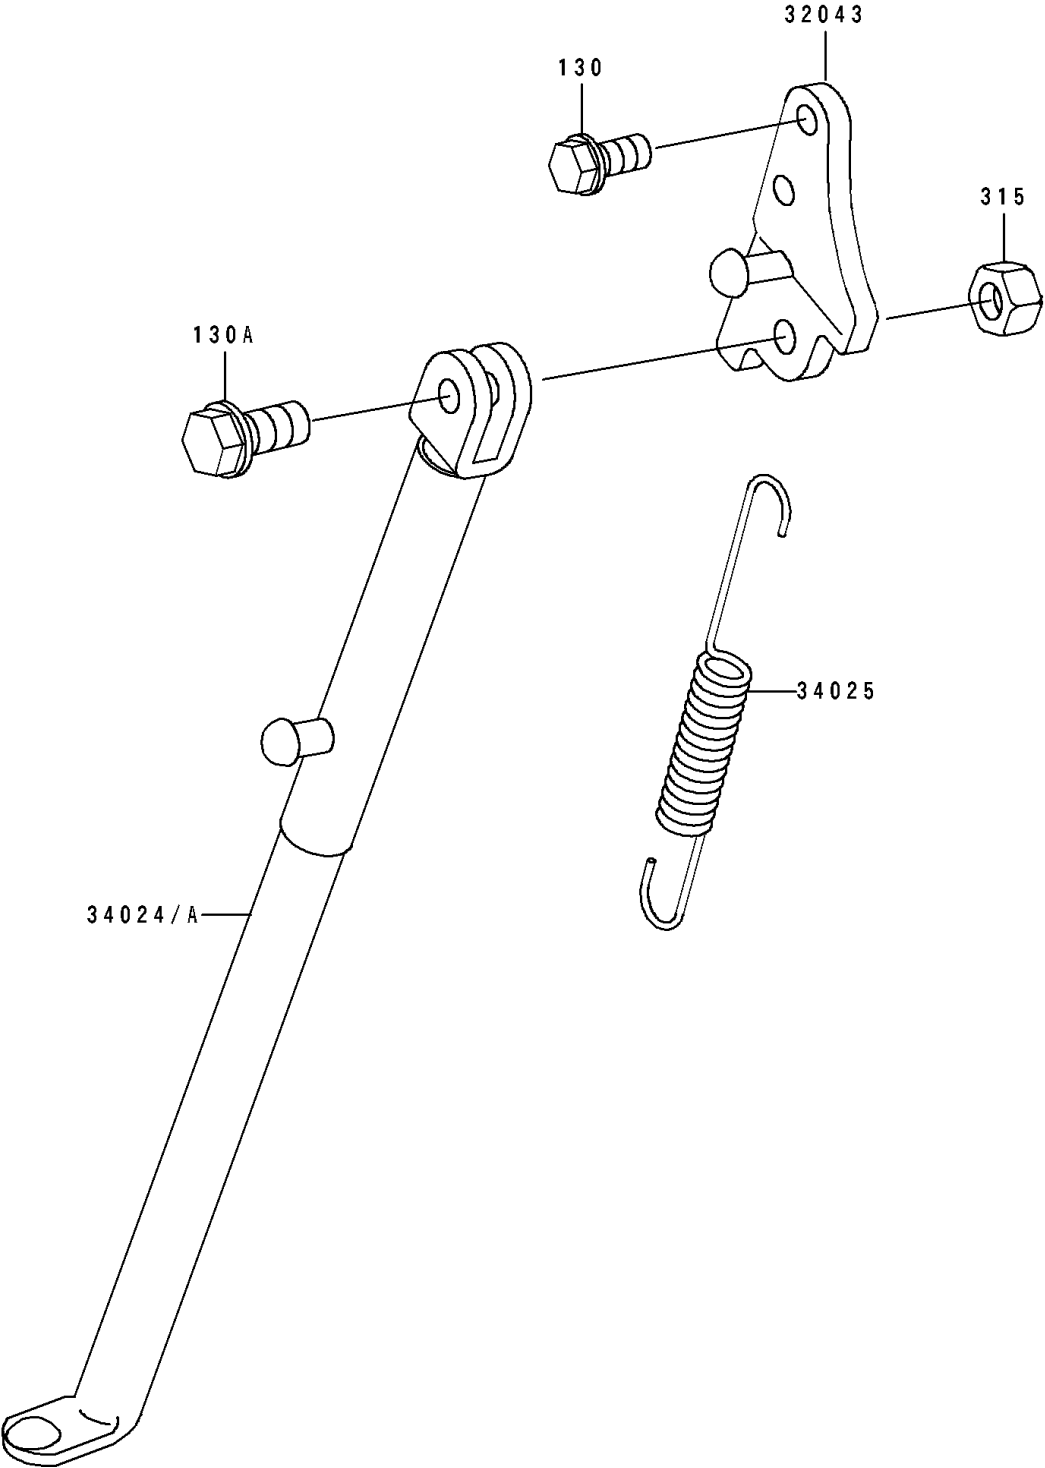

1994 KX™80 PARTS DIAGRAM

Stand(s)

F2190

1994 KX™80 PARTS LIST

Stand(s)

| ITEM NAME | PART NUMBER | QUANTITY |
|---|---------------|----------|
| BRACKET-STAND,SIDE,SILVER (Ref # 32043) | 32043-1318-CE | 1 |
| STAND-SIDE,SILVER NO.25 (Ref # 34024) | 34024-1241-CE | 1 |
| SPRING,STAND (Ref # 34025) | 34025-005 | 1 |
| BOLT-FLANGED,8X12 (Ref # 130) | 130G0812 | 1 |
| BOLT-FLANGED,10X30 (Ref # 130A) | 130V1030 | 1 |
| NUT-HEX-FINE,10MM,BLACK (Ref # 315) | 315C1000 | 1 |