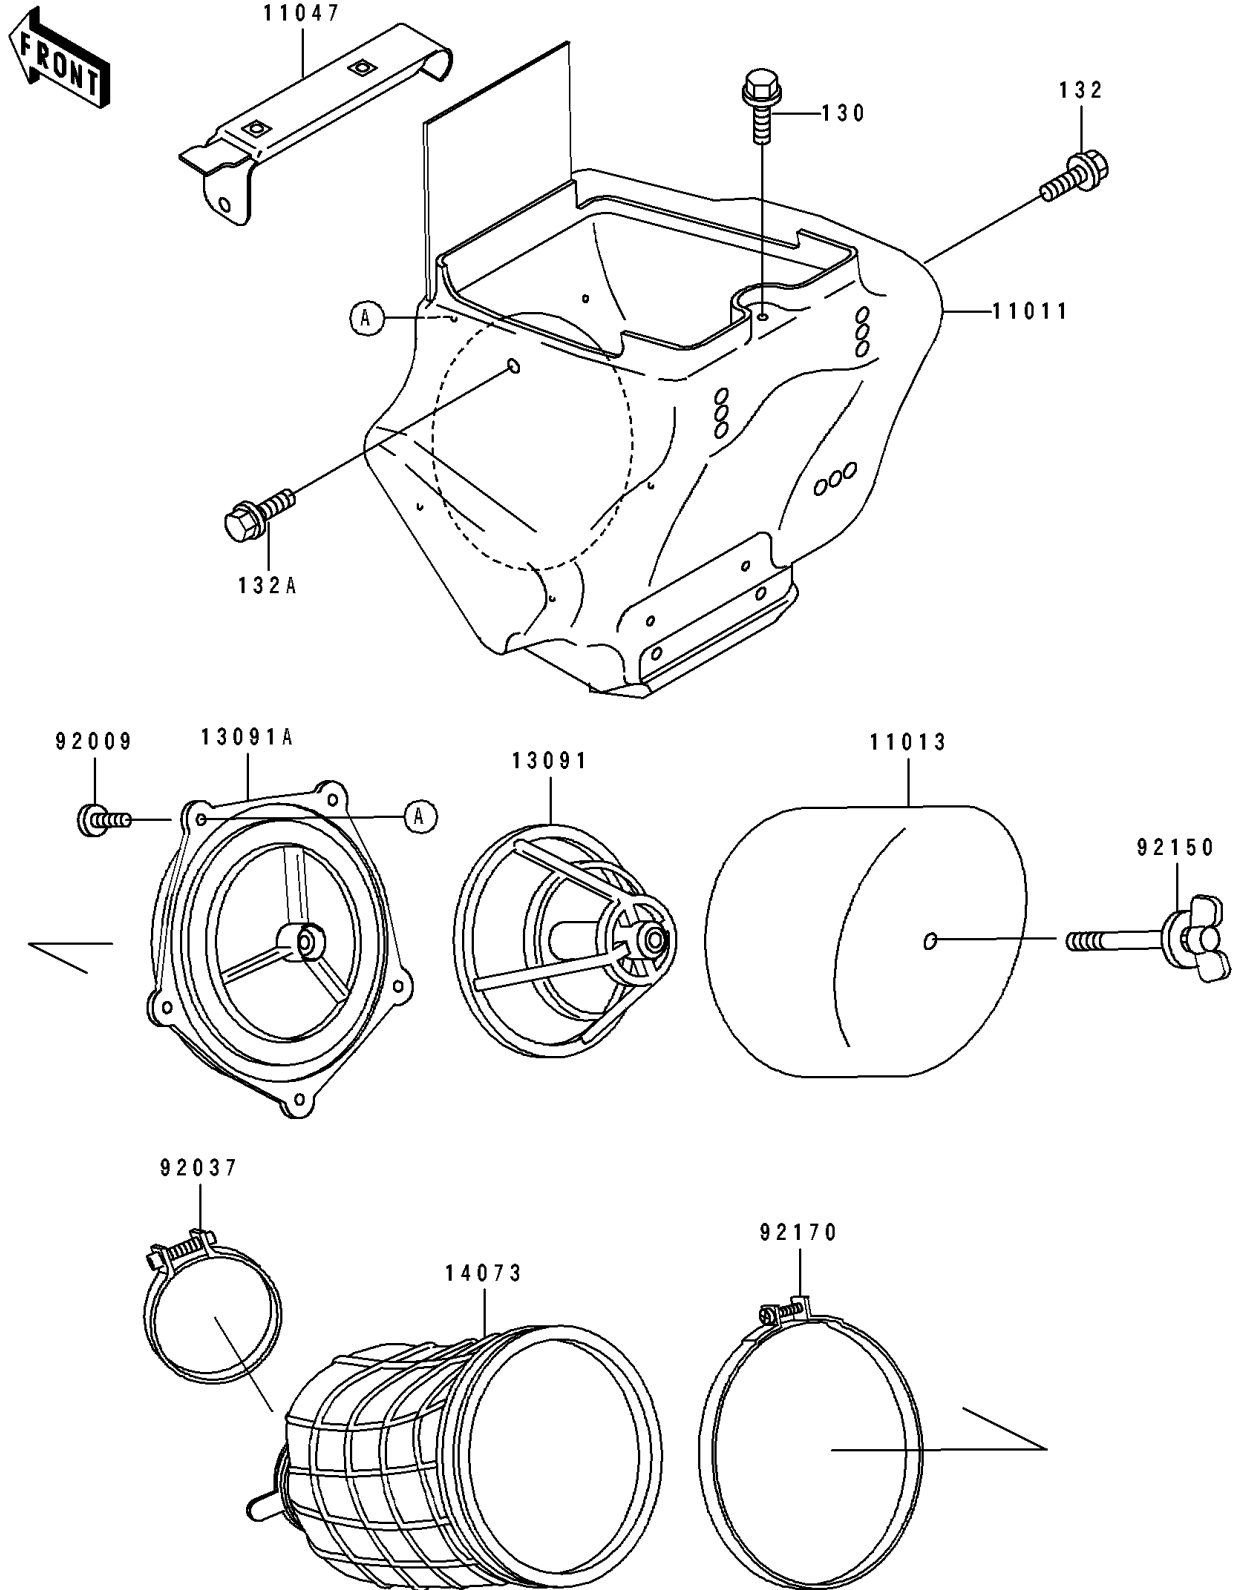

1994 KX™80 PARTS DIAGRAM

Air Cleaner

E1130

1994 KX™80 PARTS LIST

Air Cleaner

ITEM NAME	PART NUMBER	QUANTITY
CASE-AIR FILTER (Ref # 11011)	11011-1426	1
ELEMENT-AIR FILTER (Ref # 11013)	11013-1201	1
BRACKET,IGNITER (Ref # 11047)	11047-1361	1
HOLDER,ELEMENT (Ref # 13091)	13091-1696	1
HOLDER (Ref # 13091A)	13091-1697	1
DUCT,AIR FILTER (Ref # 14073)	14073-1448	1
SCREW,TAPPING,5X14 (Ref # 92009)	92009-1197	1
CLAMP,55MM (Ref # 92037)	92037-1486	1
BOLT,WING (Ref # 92150)	92150-1565	1
CLAMP,126MM (Ref # 92170)	92170-1194	1
BOLT-FLANGED (Ref # 130)	130G0608	1
BOLT-FLANGED-SMALL (Ref # 132)	132G0614	1
BOLT-FLANGED-SMALL (Ref # 132A)	132G0620	1