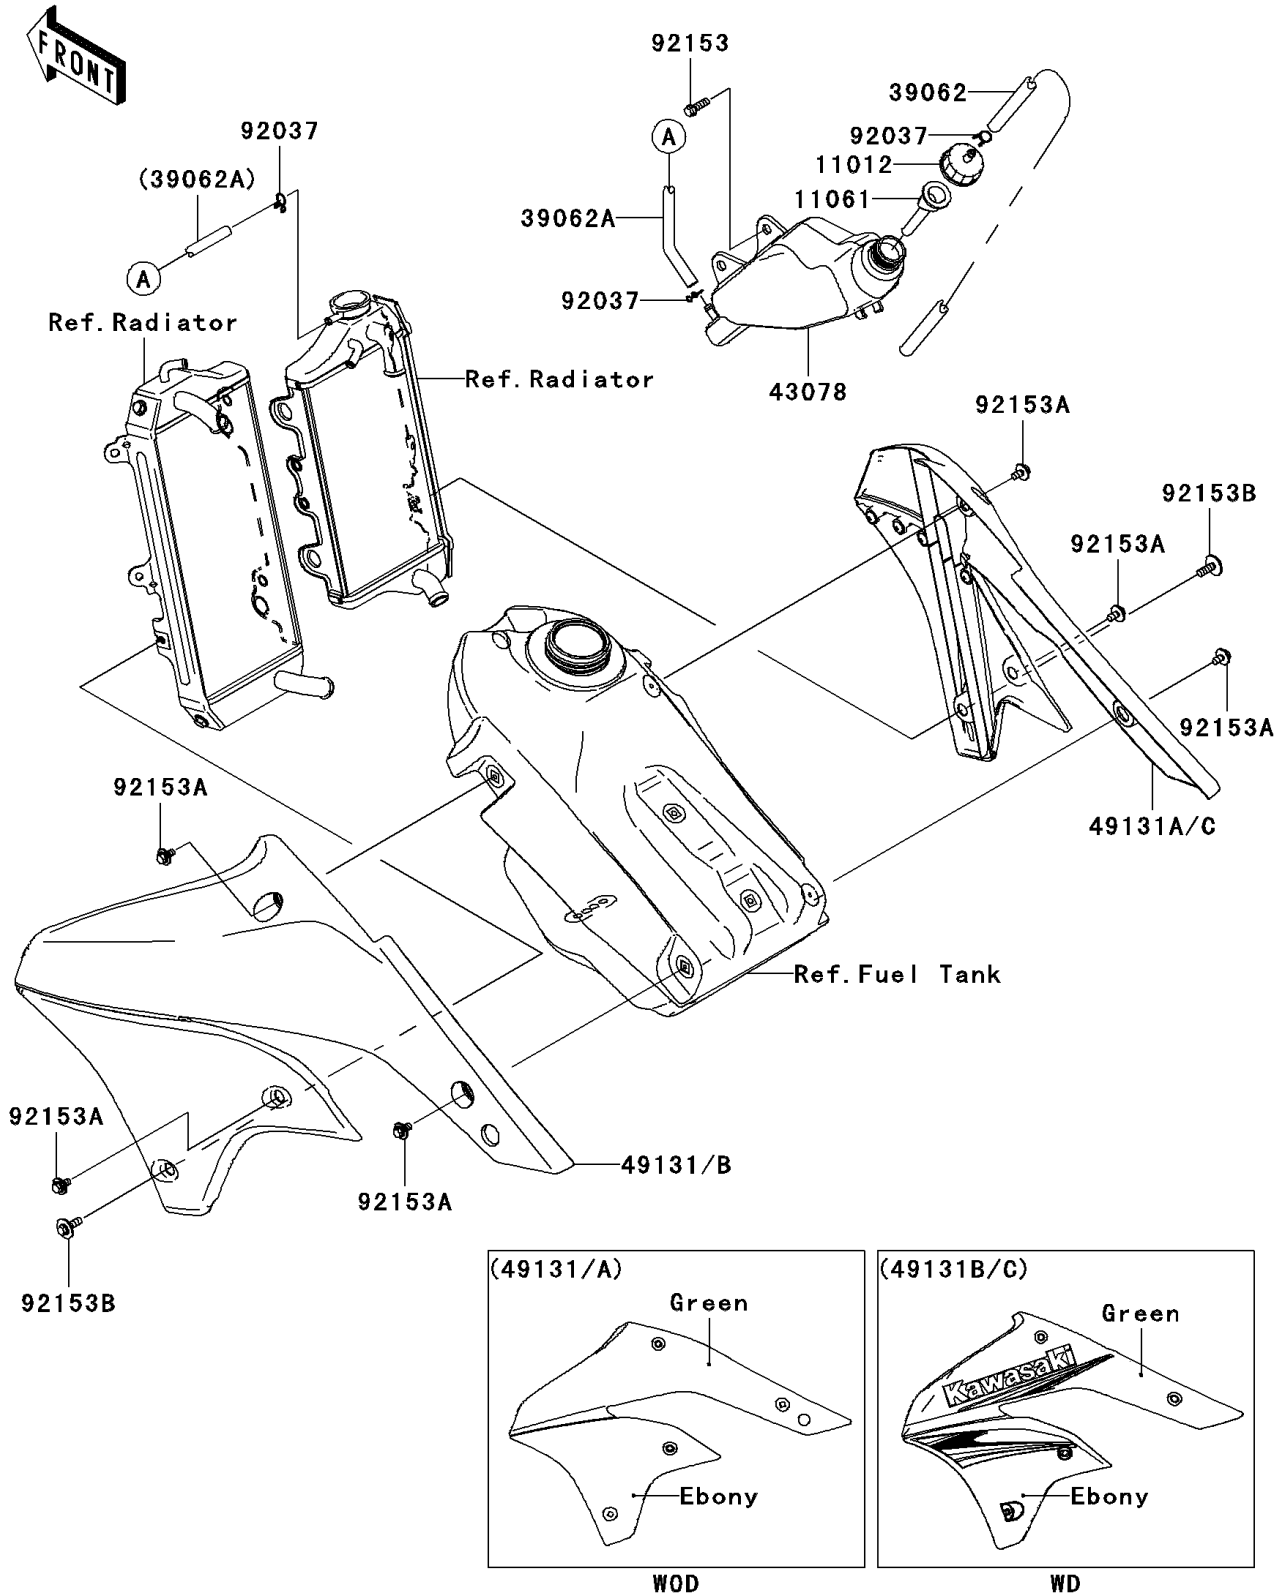

## 2008 KLX™450R PARTS DIAGRAM

Engine Shrouds

E3036

## 2008 KLX™450R PARTS LIST

Engine Shrouds

ITEM NAME	PART NUMBER	QUANTITY
CAP (Ref # 11012)	11012-1854	1
GASKET (Ref # 11061)	11061-0043	1
HOSE-COOLING,OVERFLOW (Ref # 39062)	39062-0187	1
HOSE-COOLING,RESERVOIR-RAD (Ref # 39062A)	39062-0235	1
RESERVOIR (Ref # 43078)	43078-0039	1
SHROUD-ENGINE,LH (Ref # 49131)	49131-5117	1
SHROUD-ENGINE,RH (Ref # 49131A)	49131-5118	1
CLAMP,TUBE (Ref # 92037)	92037-147	1
BOLT,6X20 (Ref # 92153)	92153-0502	1
BOLT,6X12 (Ref # 92153A)	92153-0503	1
BOLT,6X20 (Ref # 92153B)	92153-0864	1