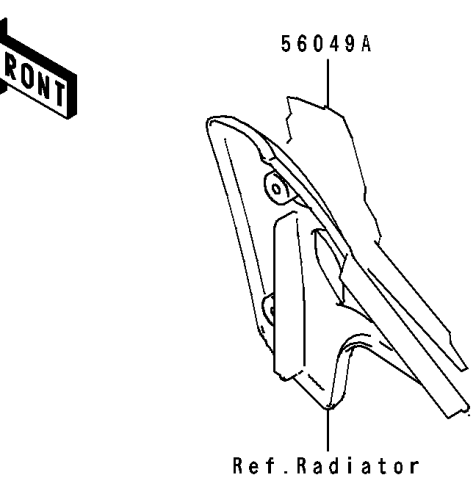

1991 KX™80 PARTS DIAGRAM

Label

F2860

1991 KX™80 PARTS LIST

Label

ITEM NAME	PART NUMBER	QUANTITY
LABEL-WARNING,NOISE (Ref # 56040)	56040-1101	1
LABEL-WARNING,GASOLINE/OIL (Ref # 56040A)	56040-1129	1
LABEL-WARNING,GASOLINE/OIL (Ref # 56040B)	56040-1306	1
LABEL-WARNING,WARRANTY (Ref # 56040C)	56040-1307	1
PATTERN,NUMBER PLATE (Ref # 56046)	56046-1981	1
PATTERN,FUEL TANK,LH (Ref # 56049)	56049-1705	1
PATTERN,SHROUD,RH (Ref # 56049A)	56049-1706	1
PATTERN,SIDE COVER,LH (Ref # 56049B)	56049-1707	1
PATTERN,SIDE COVER,RH (Ref # 56049C)	56049-1708	1
MARK,SWING ARM,UNI-TRAK (Ref # 56050)	56050-1669	1