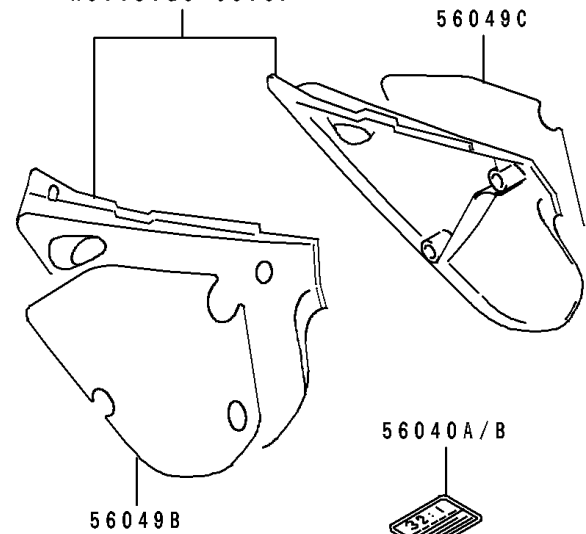

1991 KX™80 PARTS DIAGRAM

Label

F2860

1991 KX™80 PARTS LIST

Label

ITEM NAME	PART NUMBER	QUANTITY
LABEL-WARNING,NOISE (Ref # 56040)	56040-1101	1
LABEL-WARNING,GASOLINE/OIL (Ref # 56040A)	56040-1129	1
LABEL-WARNING,GASOLINE/OIL (Ref # 56040B)	56040-1306	1
LABEL-WARNING,WARRANTY (Ref # 56040C)	56040-1307	1
PATTERN,NUMBER PLATE (Ref # 56046)	56046-1981	1
PATTERN,FUEL TANK,LH (Ref # 56049)	56049-1705	1
PATTERN,SHROUD,RH (Ref # 56049A)	56049-1706	1
PATTERN,SIDE COVER,LH (Ref # 56049B)	56049-1707	1
PATTERN,SIDE COVER,RH (Ref # 56049C)	56049-1708	1
MARK,SWING ARM,UNI-TRAK (Ref # 56050)	56050-1669	1