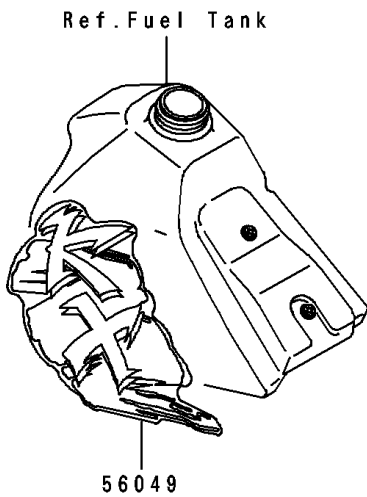

1991 KX™80 PARTS DIAGRAM

Label

F2860

1991 KX™80 PARTS LIST

Label

ITEM NAME	PART NUMBER	QUANTITY
LABEL-WARNING,NOISE (Ref # 56040)	56040-1101	1
LABEL-WARNING,GASOLINE/OIL (Ref # 56040A)	56040-1129	1
LABEL-WARNING,GASOLINE/OIL (Ref # 56040B)	56040-1306	1
LABEL-WARNING,WARRANTY (Ref # 56040C)	56040-1307	1
PATTERN,NUMBER PLATE (Ref # 56046)	56046-1981	1
PATTERN,FUEL TANK,LH (Ref # 56049)	56049-1705	1
PATTERN,SHROUD,RH (Ref # 56049A)	56049-1706	1
PATTERN,SIDE COVER,LH (Ref # 56049B)	56049-1707	1
PATTERN,SIDE COVER,RH (Ref # 56049C)	56049-1708	1
MARK,SWING ARM,UNI-TRAK (Ref # 56050)	56050-1669	1