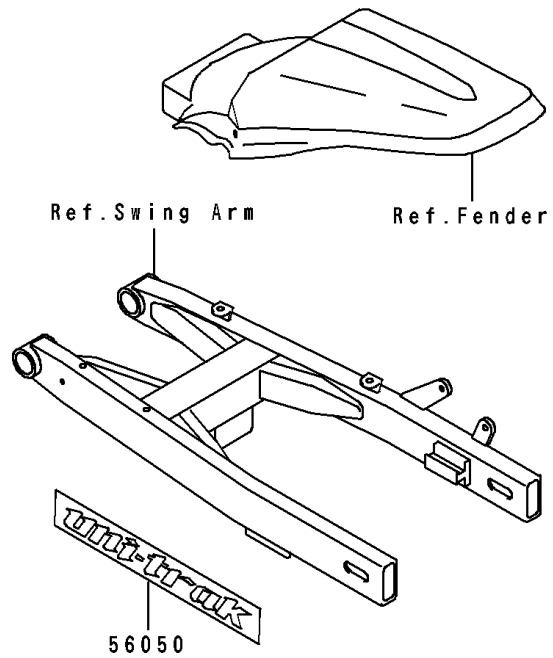

1991 KX™80 PARTS DIAGRAM

Label

F2860

1991 KX™80 PARTS LIST

Label

ITEM NAME	PART NUMBER	QUANTITY
LABEL-WARNING,NOISE (Ref # 56040)	56040-1101	1
LABEL-WARNING,GASOLINE/OIL (Ref # 56040A)	56040-1129	1
LABEL-WARNING,GASOLINE/OIL (Ref # 56040B)	56040-1306	1
LABEL-WARNING,WARRANTY (Ref # 56040C)	56040-1307	1
PATTERN,NUMBER PLATE (Ref # 56046)	56046-1981	1
PATTERN,FUEL TANK,LH (Ref # 56049)	56049-1705	1
PATTERN,SHROUD,RH (Ref # 56049A)	56049-1706	1
PATTERN,SIDE COVER,LH (Ref # 56049B)	56049-1707	1
PATTERN,SIDE COVER,RH (Ref # 56049C)	56049-1708	1
MARK,SWING ARM,UNI-TRAK (Ref # 56050)	56050-1669	1