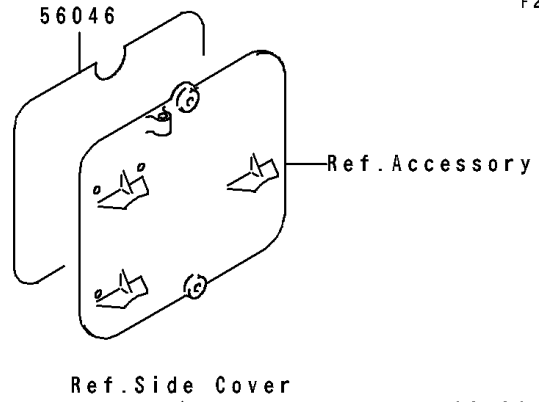

1991 KX™80 PARTS DIAGRAM

Label

F2860

1991 KX™80 PARTS LIST

Label

ITEM NAME	PART NUMBER	QUANTITY
LABEL-WARNING,NOISE (Ref # 56040)	56040-1101	1
LABEL-WARNING,GASOLINE/OIL (Ref # 56040A)	56040-1129	1
LABEL-WARNING,GASOLINE/OIL (Ref # 56040B)	56040-1306	1
LABEL-WARNING,WARRANTY (Ref # 56040C)	56040-1307	1
PATTERN,NUMBER PLATE (Ref # 56046)	56046-1981	1
PATTERN,FUEL TANK,LH (Ref # 56049)	56049-1705	1
PATTERN,SHROUD,RH (Ref # 56049A)	56049-1706	1
PATTERN,SIDE COVER,LH (Ref # 56049B)	56049-1707	1
PATTERN,SIDE COVER,RH (Ref # 56049C)	56049-1708	1
MARK,SWING ARM,UNI-TRAK (Ref # 56050)	56050-1669	1