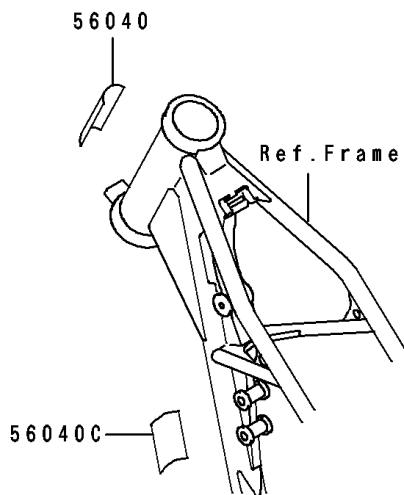

1991 KX™80 PARTS DIAGRAM

Label

F2860

1991 KX™80 PARTS LIST

Label

ITEM NAME	PART NUMBER	QUANTITY
LABEL-WARNING,NOISE (Ref # 56040)	56040-1101	1
LABEL-WARNING,GASOLINE/OIL (Ref # 56040A)	56040-1129	1
LABEL-WARNING,GASOLINE/OIL (Ref # 56040B)	56040-1306	1
LABEL-WARNING,WARRANTY (Ref # 56040C)	56040-1307	1
PATTERN,NUMBER PLATE (Ref # 56046)	56046-1981	1
PATTERN,FUEL TANK,LH (Ref # 56049)	56049-1705	1
PATTERN,SHROUD,RH (Ref # 56049A)	56049-1706	1
PATTERN,SIDE COVER,LH (Ref # 56049B)	56049-1707	1
PATTERN,SIDE COVER,RH (Ref # 56049C)	56049-1708	1
MARK,SWING ARM,UNI-TRAK (Ref # 56050)	56050-1669	1