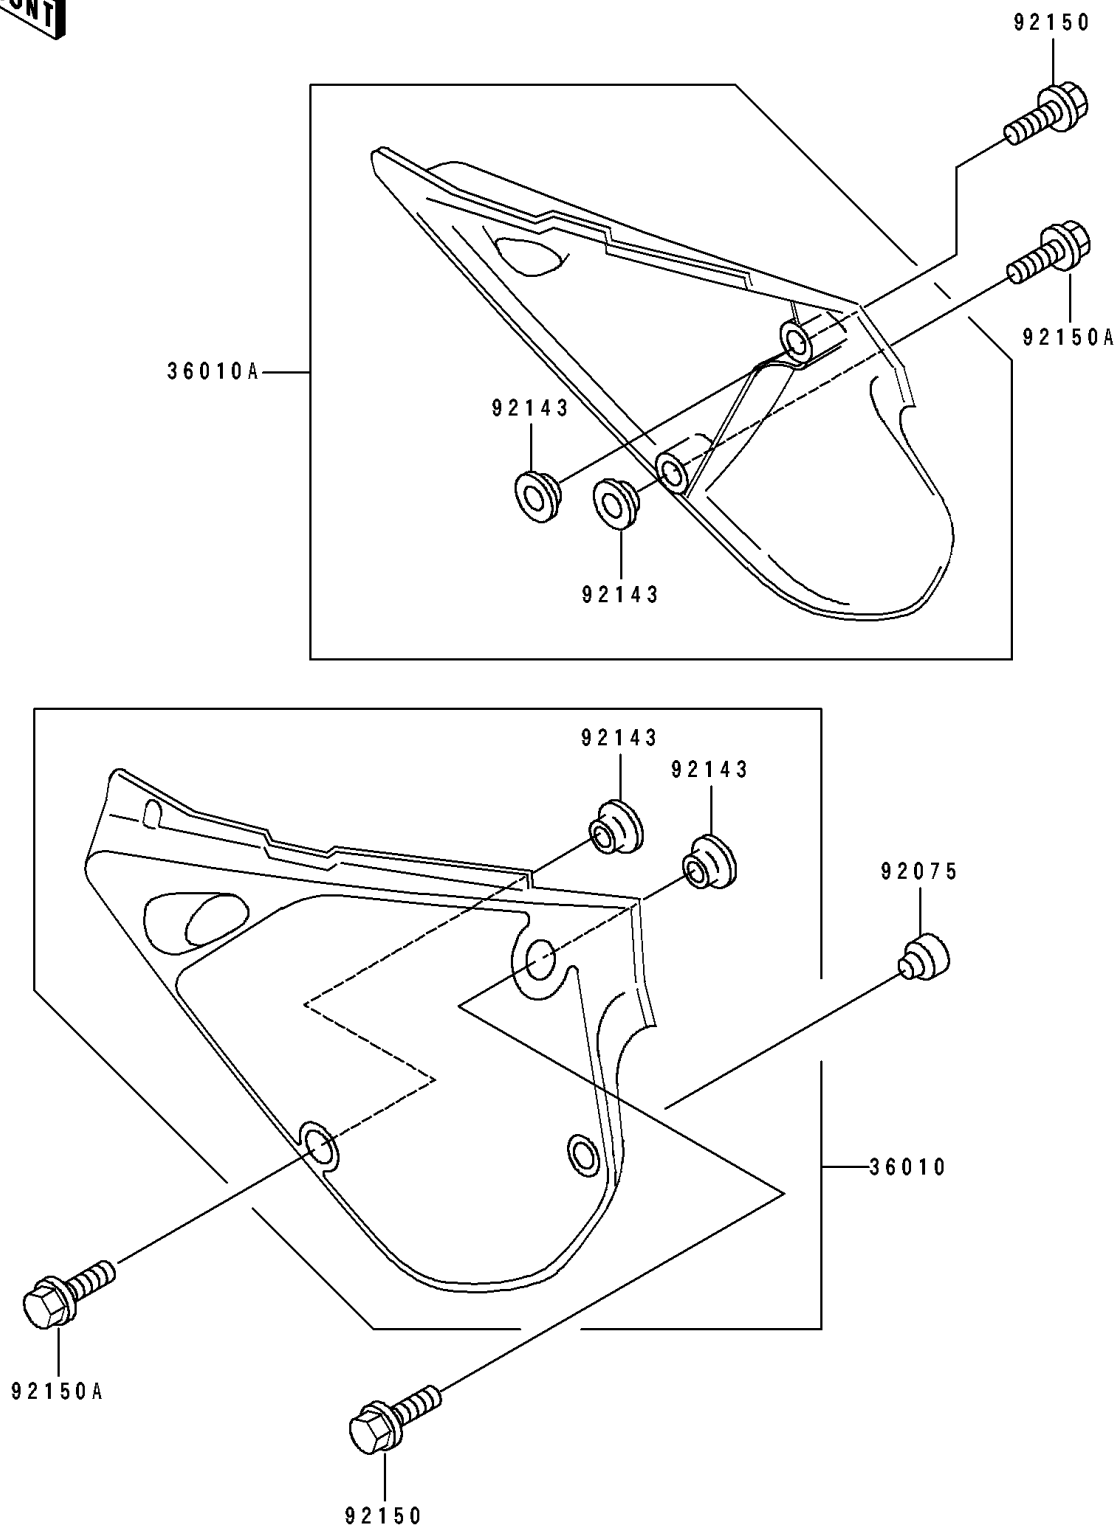

1991 KX™80 PARTS DIAGRAM

Side Cover

F2611

1991 KX™80 PARTS LIST

Side Cover

ITEM NAME	PART NUMBER	QUANTITY
COVER-SIDE,LH,L.GREEN (Ref # 36010)	36010-5408-6W	1
COVER-SIDE,RH,L.GREEN (Ref # 36010A)	36010-5409-6W	1
BOLT,6X16 (Ref # 92002)	92002-1461	1
COLLAR (Ref # 92143)	92143-1470	1