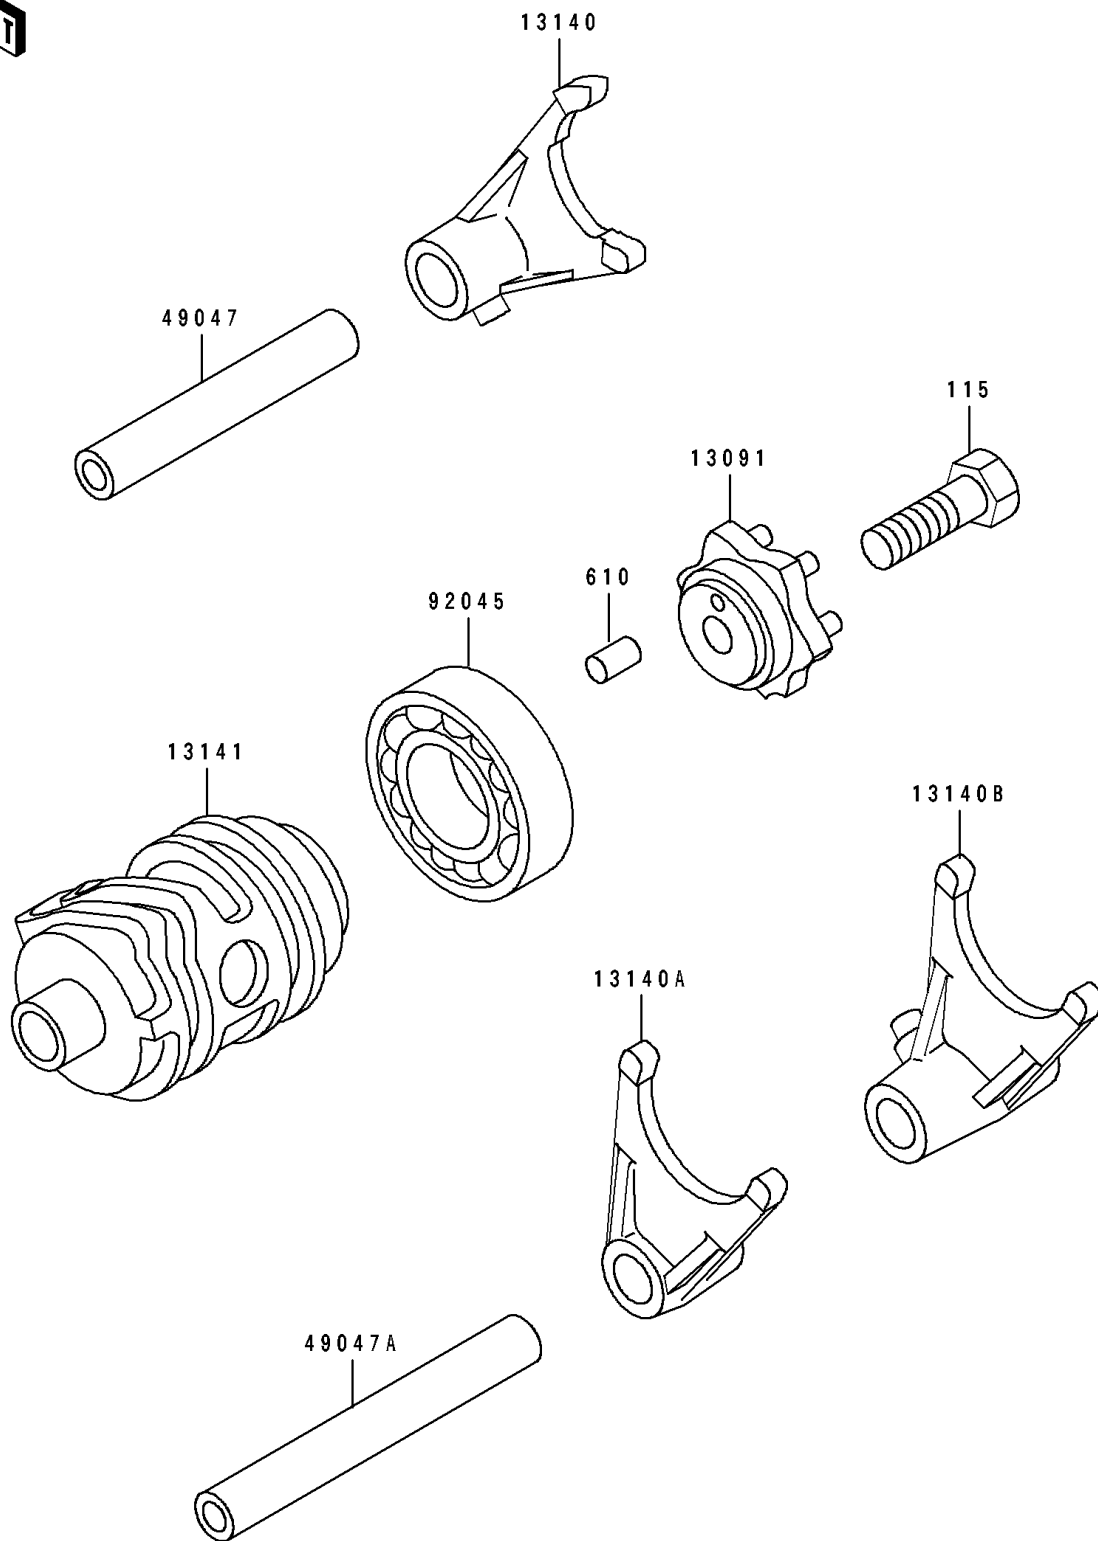

## 1991 KX™80 PARTS DIAGRAM

Change Drum/Shift Fork

E1362

## 1991 KX™80 PARTS LIST

Change Drum/Shift Fork

ITEM NAME	PART NUMBER	QUANTITY
HOLDER,CHANGE DRUM (Ref # 13091)	13091-1390	1
FORK-SHIFT,5TH&6TH (Ref # 13140)	13140-1139	1
FORK-SHIFT,2ND&3RD (Ref # 13140A)	13140-1140	1
FORK-SHIFT,LOW&4TH (Ref # 13140B)	13140-1141	1
DRUM-CHANGE (Ref # 13141)	13141-1120	1
ROD-SHIFT,5.9X10X64.5 (Ref # 49047)	49047-1063	1
ROD-SHIFT,5.9X10X81 (Ref # 49047A)	49047-1064	1
BEARING-BALL,#6905 (Ref # 92045)	92045-036	1
BOLT-SMALL-UPSET (Ref # 115)	115G0825	1
ROLLER,4X8 (Ref # 610)	610A0408	1