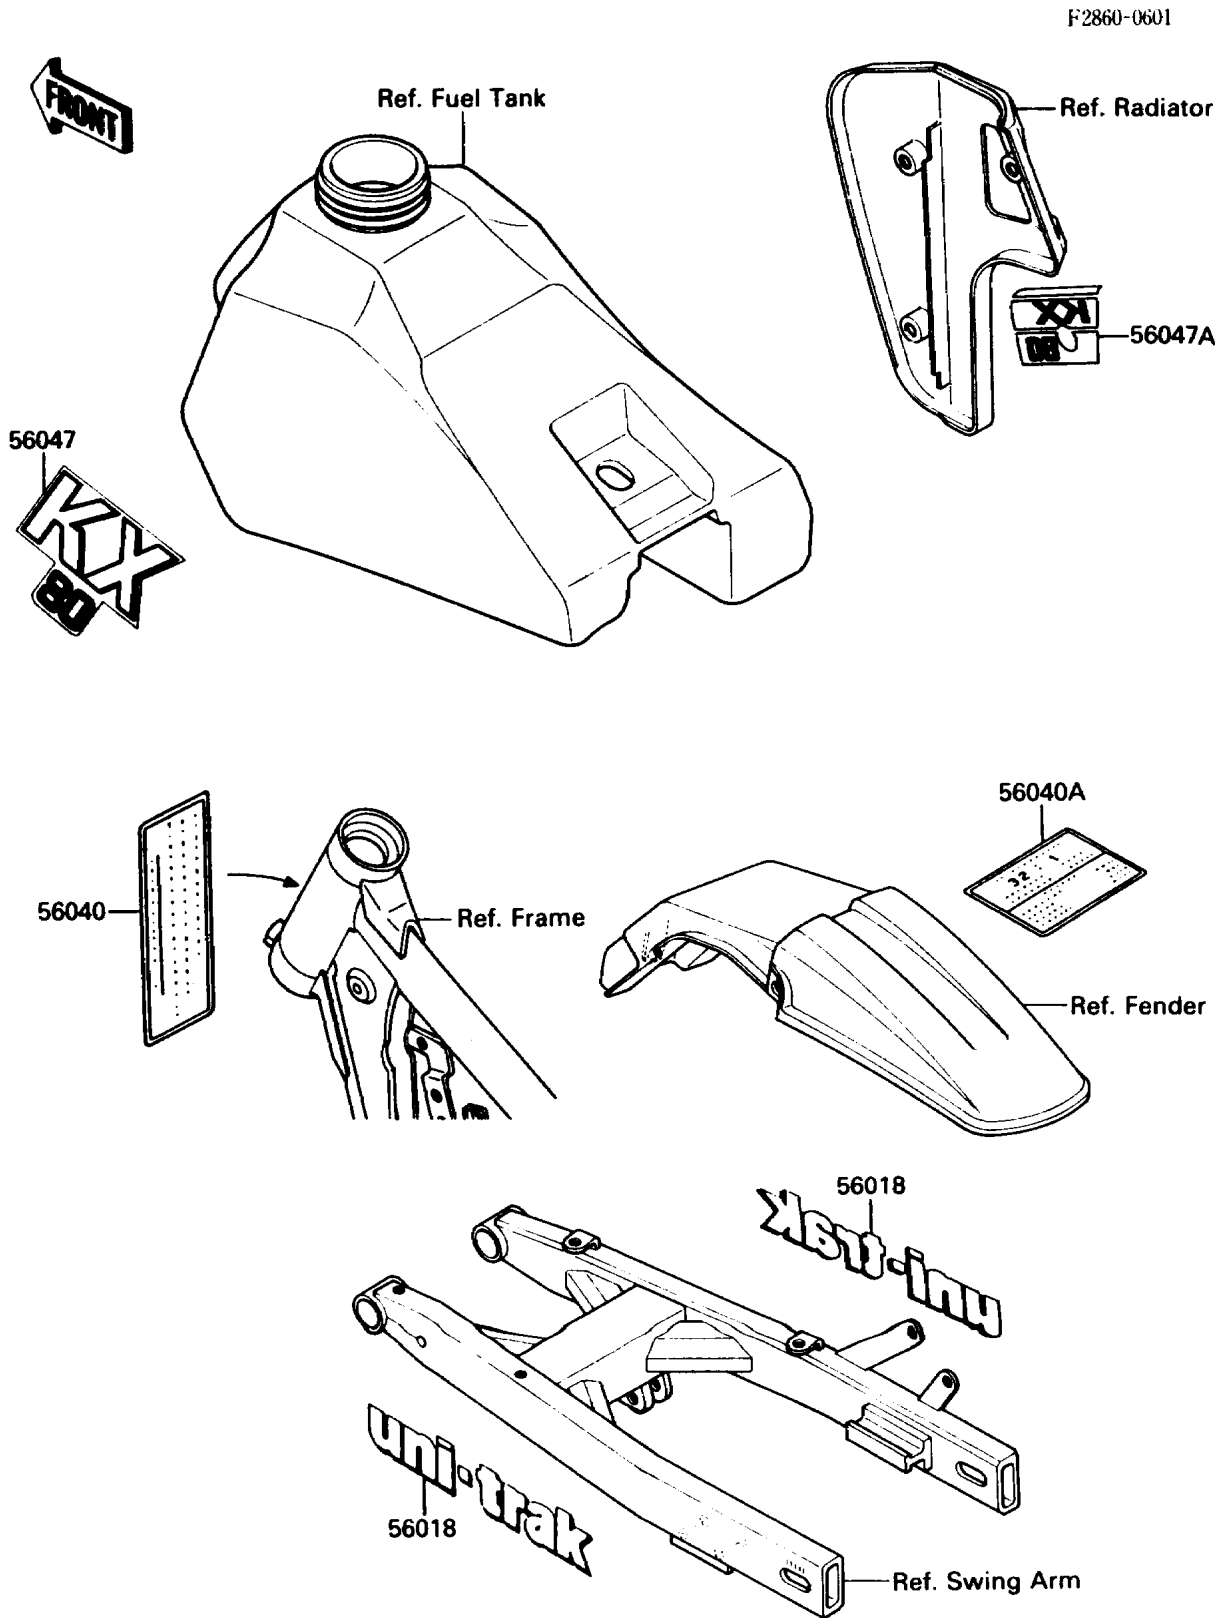

1988 KX™80W PARTS DIAGRAM

Labels

1988 KX™80W PARTS LIST

Labels

ITEM NAME	PART NUMBER	QUANTITY
MARK,SWING ARM,UNI-TRAK (Ref # 56018)	56018-1904	1
LABEL-WARNING,NOISE (Ref # 56040)	56040-1101	1
LABEL-WARNING,GASOLINE/OIL (Ref # 56040A)	56040-1129	1
PATTERN,FUEL TANK,LH (Ref # 56047)	56047-1689	1
PATTERN,SHROUD,RH (Ref # 56047A)	56047-1690	1