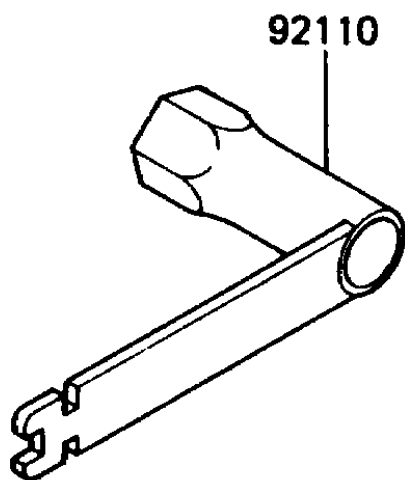

## 1988 KX™80W PARTS DIAGRAM

Owner's Tools

F2810-0217

## 1988 KX™80W PARTS LIST

Owner's Tools

ITEM NAME	PART NUMBER	QUANTITY
GASKET-LIQUID,TUBE,100G,SILVER (Ref # 92104)	92104-002	1
TOOL-WRENCH,BOX,21MM&SPOKE (Ref # 92110)	92110-1119	1