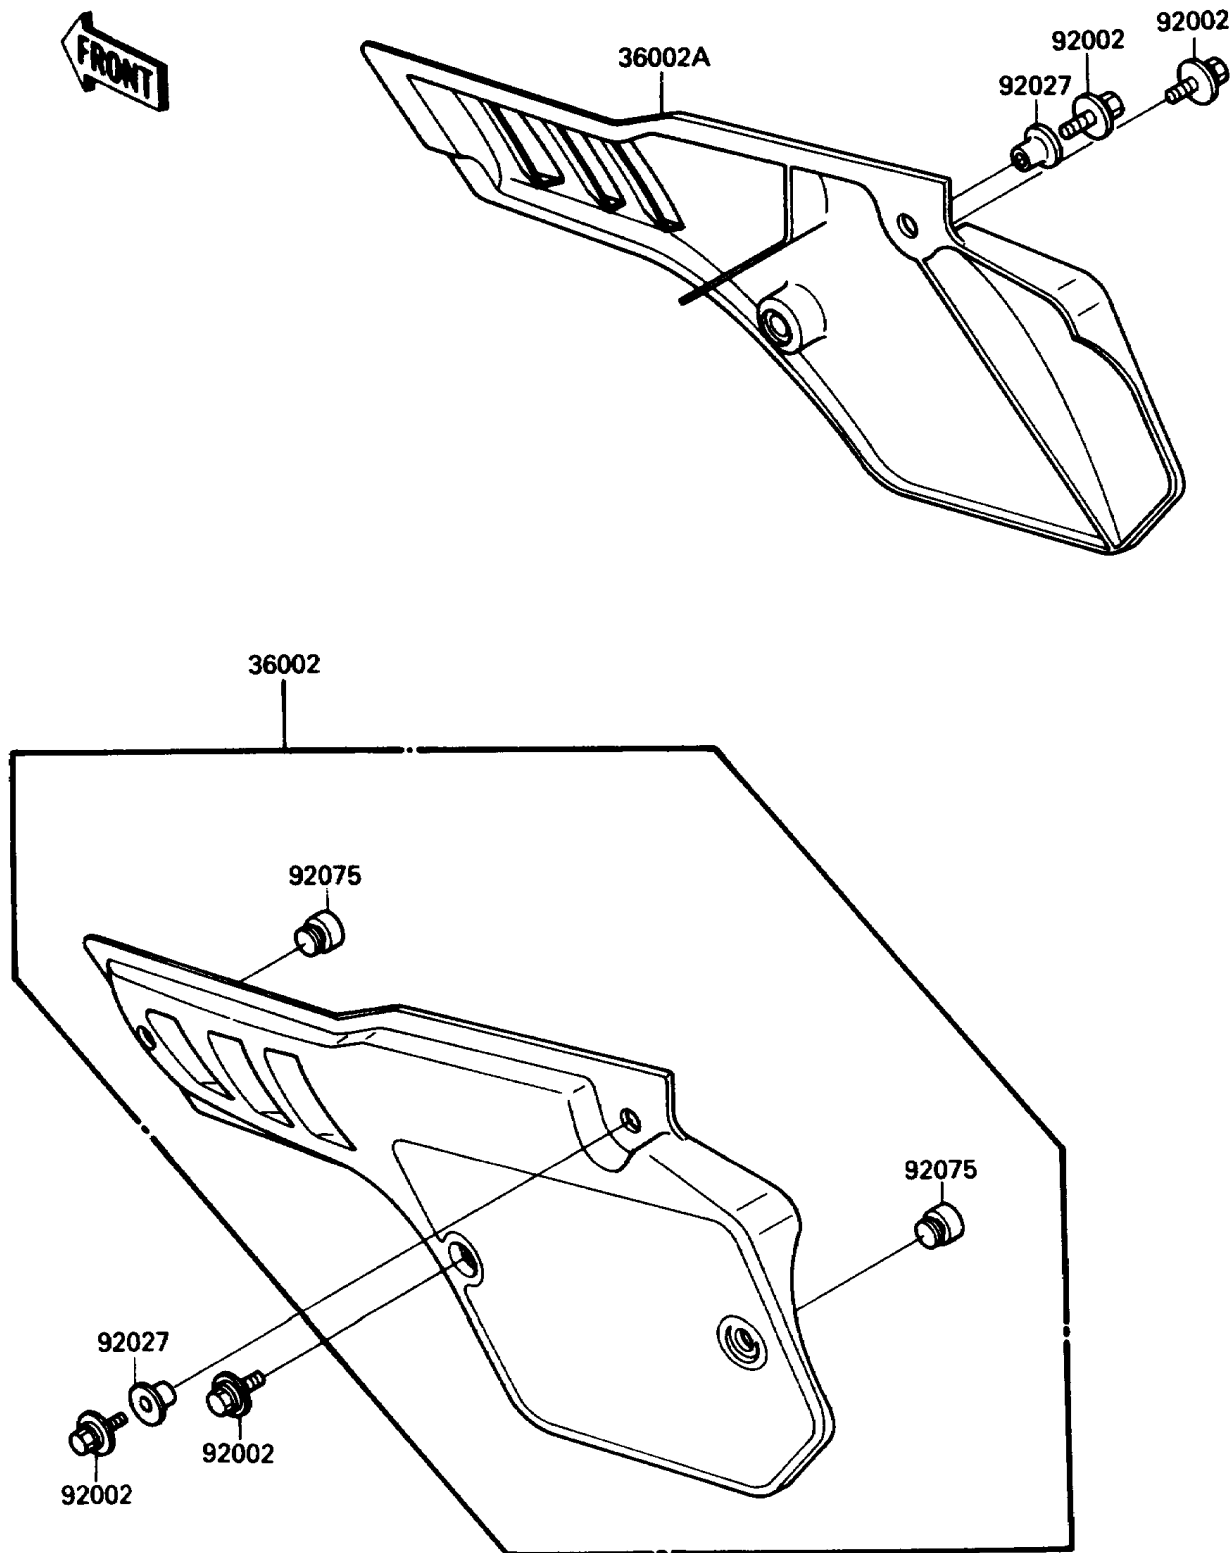

1988 KX™80W PARTS DIAGRAM

Side Covers

F2611-0018

1988 KX™80W PARTS LIST

Side Covers

ITEM NAME	PART NUMBER	QUANTITY
COVER-SIDE,LH,BLUE (Ref # 36002)	36002-5427-BG	1
COVER-SIDE,RH,BLUE (Ref # 36002A)	36002-5428-BG	1
BOLT,6X18 (Ref # 92002)	92002-1952	1
COLLAR (Ref # 92027)	92027-1936	1
DAMPER (Ref # 92075)	92075-1598	1