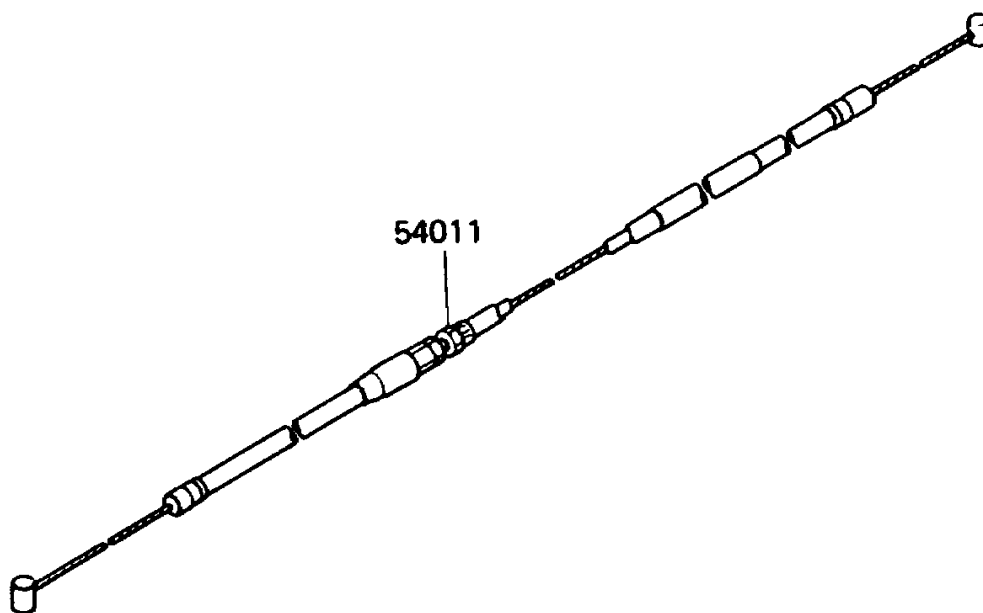

## 1988 KX™80W PARTS DIAGRAM

Cables

F2510-0285

## 1988 KX™80W PARTS LIST

Cables

ITEM NAME	PART NUMBER	QUANTITY
CABLE-CLUTCH (Ref # 54011)	54011-1232	1
CABLE-THROTTLE (Ref # 54012)	54012-1317	1