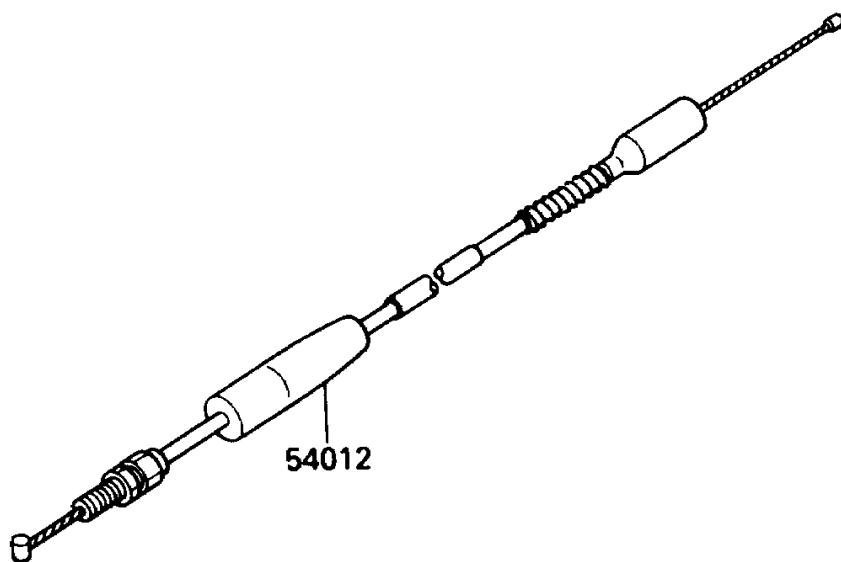

## 1988 KX™80W PARTS DIAGRAM

Cables

F2510-0285

## 1988 KX™80W PARTS LIST

Cables

ITEM NAME	PART NUMBER	QUANTITY
CABLE-CLUTCH (Ref # 54011)	54011-1232	1
CABLE-THROTTLE (Ref # 54012)	54012-1317	1