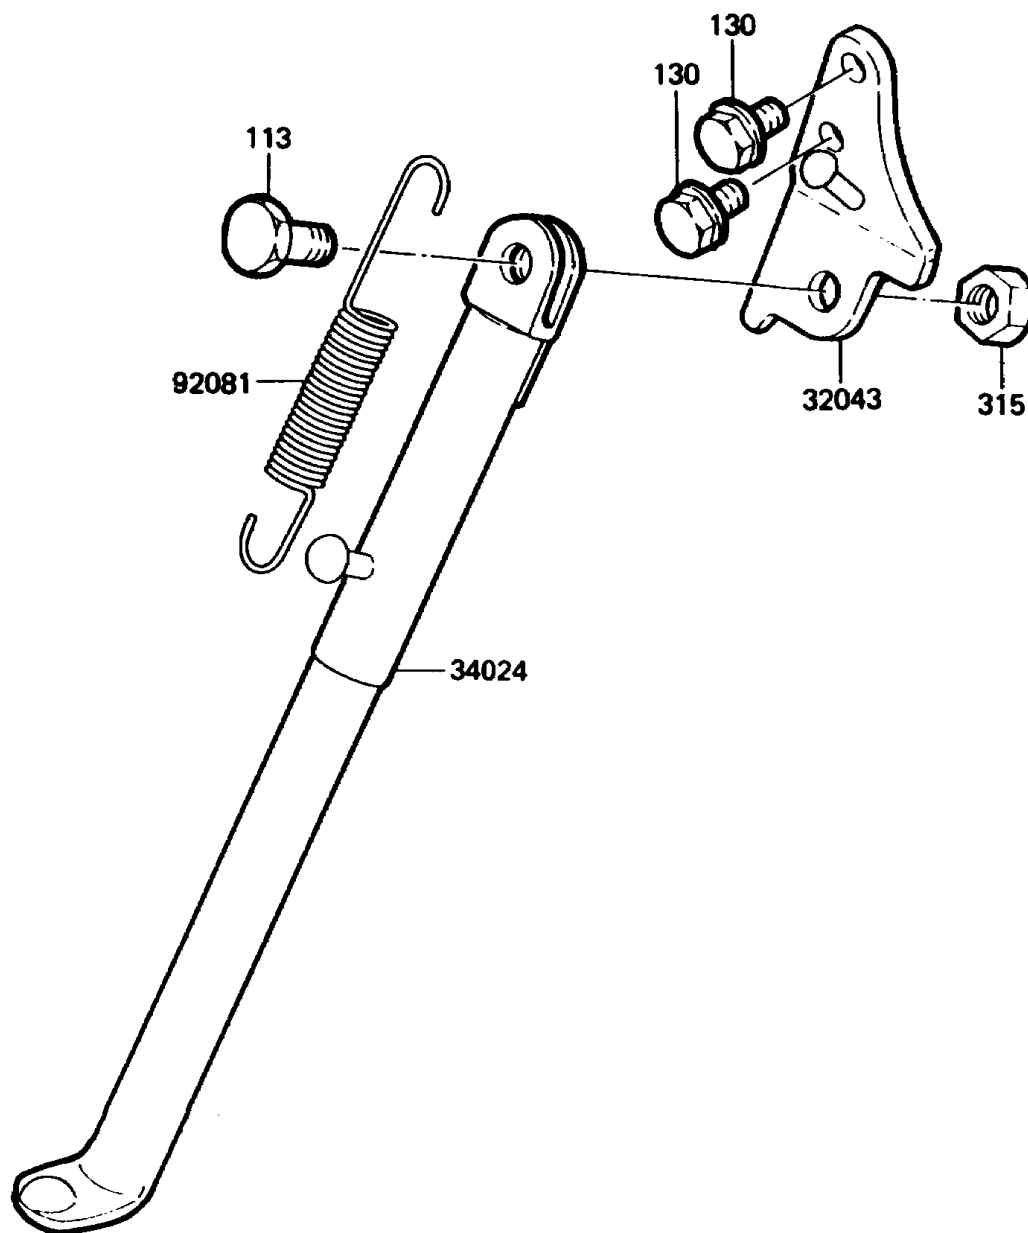

1988 KX™80W PARTS DIAGRAM

Stand(s)

F2190-0186

1988 KX™80W PARTS LIST

Stand(s)

ITEM NAME	PART NUMBER	QUANTITY
BRACKET-STAND,SIDE (Ref # 32043)	32043-1318	1
STAND-SIDE (Ref # 34024)	34024-1242	1
SPRING,STAND (Ref # 92081)	34025-005	1
BOLT-SMALL-FINE,10X25 (Ref # 113)	113B1025	1
BOLT-FLANGED,8X12 (Ref # 130)	130G0812	1
NUT-HEX-FINE,10MM (Ref # 315)	315B1000	1