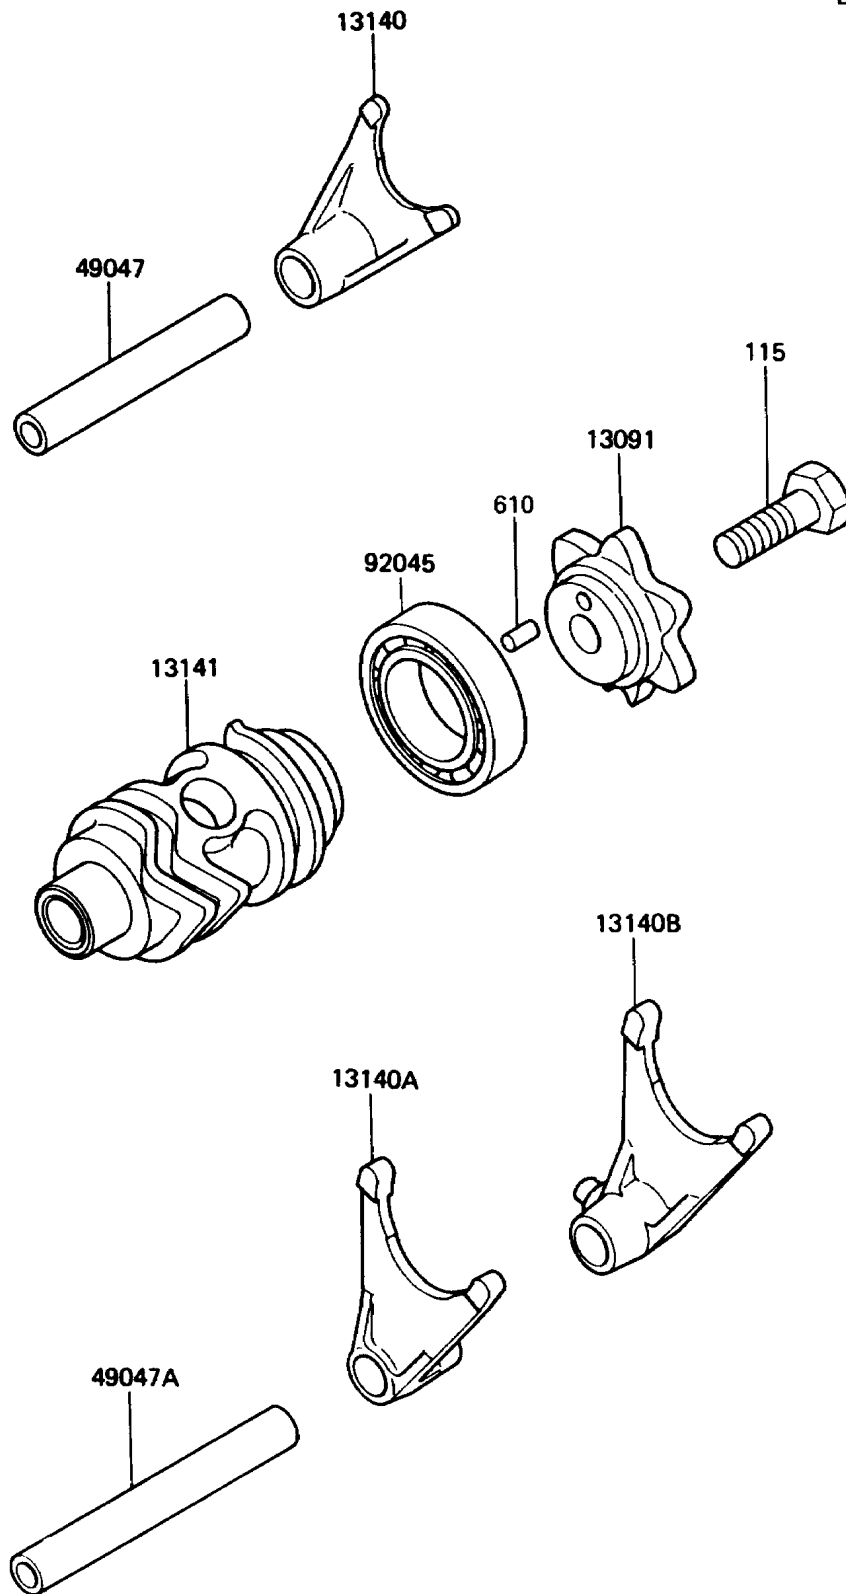

## 1988 KX™80W PARTS DIAGRAM

Gear Change Drum/Shift Fork(s)

E1362-0105

## 1988 KX™80W PARTS LIST

Gear Change Drum/Shift Fork(s)

| ITEM NAME                           | PART NUMBER | QUANTITY |
|-------------------------------------|-------------|----------|
| HOLDER,CHANGE DRUM (Ref # 13091)    | 13091-1390  | 1        |
| FORK-SHIFT,5TH&6TH (Ref # 13140)    | 13140-1139  | 1        |
| FORK-SHIFT,2ND&3RD (Ref # 13140A)   | 13140-1140  | 1        |
| FORK-SHIFT,LOW&4TH (Ref # 13140B)   | 13140-1141  | 1        |
| DRUM-CHANGE (Ref # 13141)           | 13141-1120  | 1        |
| ROD-SHIFT,5.9X10X64.5 (Ref # 49047) | 49047-1063  | 1        |
| ROD-SHIFT,5.9X10X81 (Ref # 49047A)  | 49047-1064  | 1        |
| BEARING-BALL,#6905 (Ref # 92045)    | 92045-036   | 1        |
| BOLT-SMALL-UPSET (Ref # 115)        | 115G0825    | 1        |
| ROLLER,4X8 (Ref # 610)              | 610A0408    | 1        |