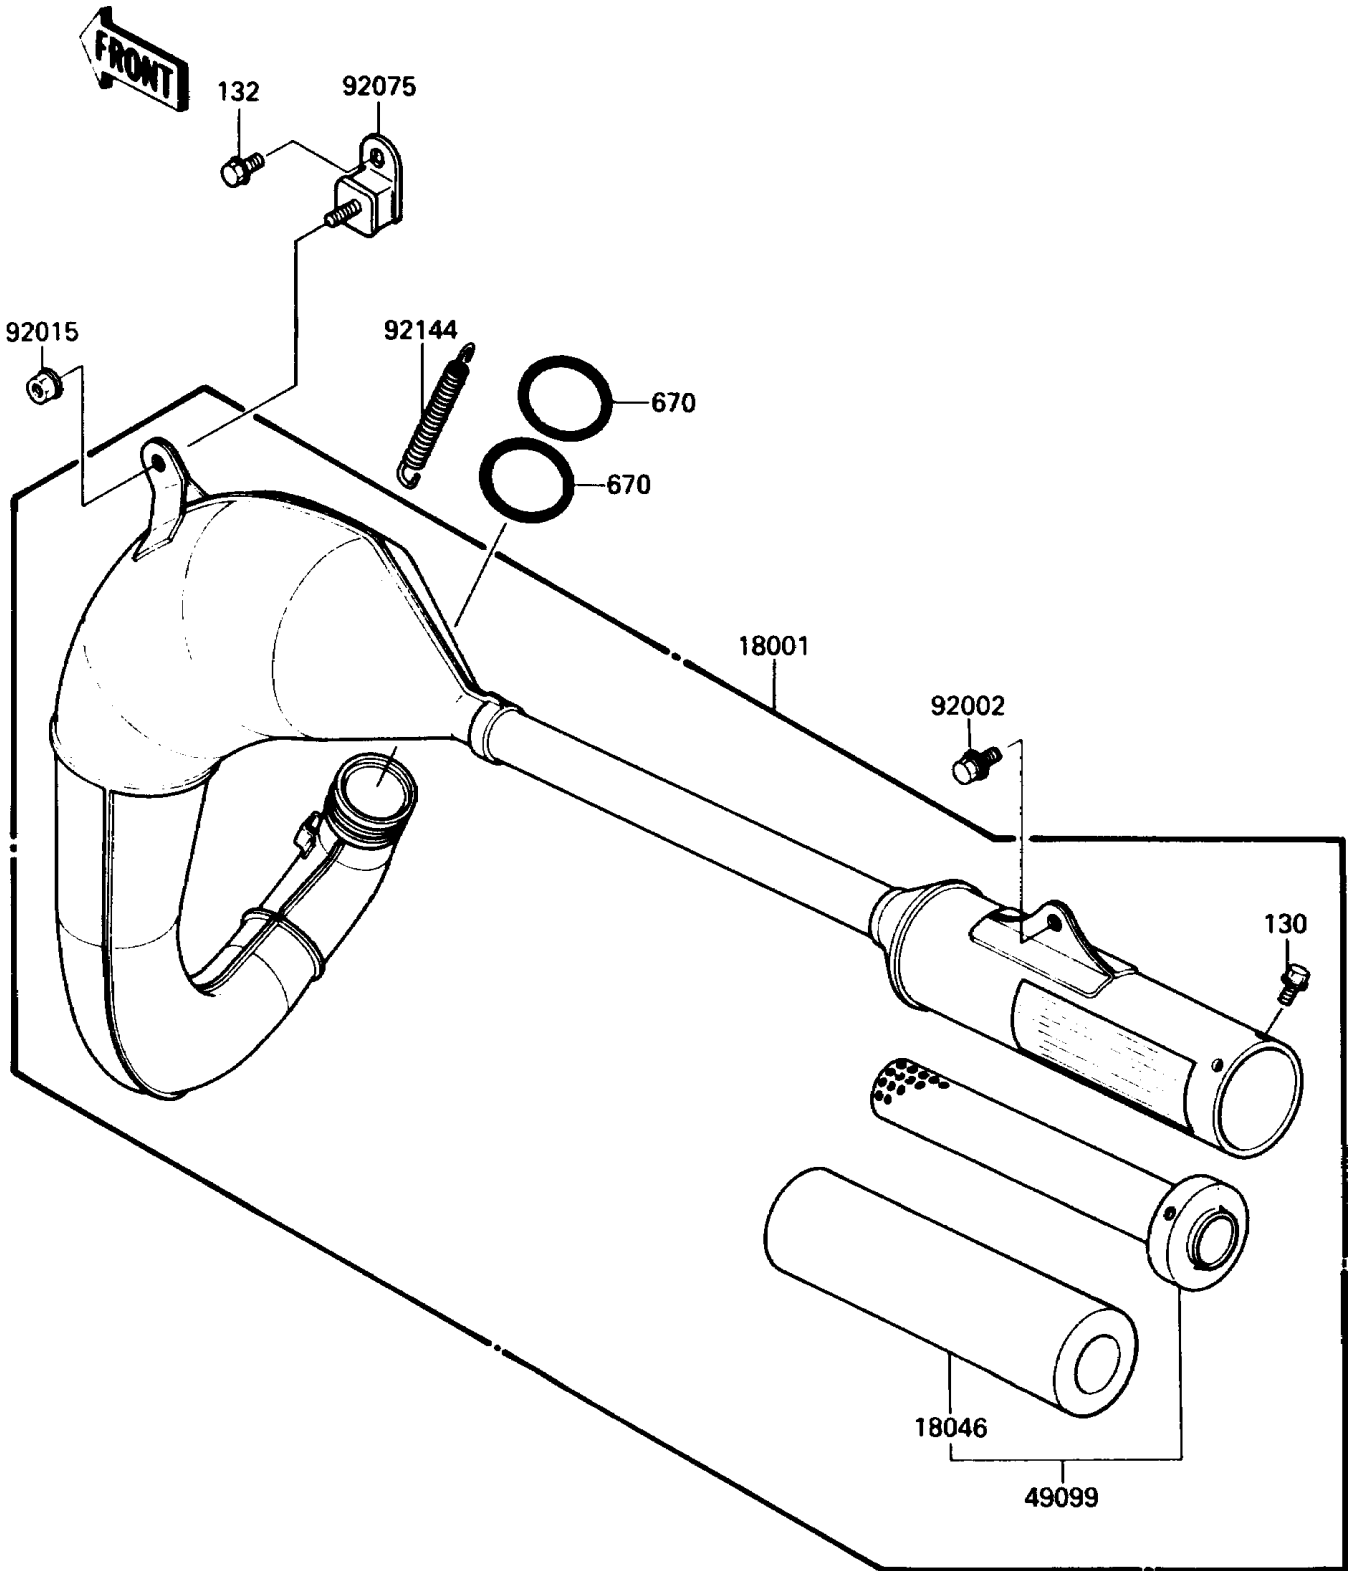

1988 KX™80W PARTS DIAGRAM

Muffler(s)

E1110-0284

1988 KX™80W PARTS LIST

Muffler(s)

ITEM NAME	PART NUMBER	QUANTITY
MUFFLER (Ref # 18001)	18001-1668	1
WOOL,BAFFLE PIPE (Ref # 18046)	18046-1020	1
BAFFLE-PIPE MUFFLER (Ref # 49099)	49099-1113	1
BOLT,6X16 (Ref # 92002)	92002-1461	1
NUT,FLANGED,6MM (Ref # 92015)	92015-1078	1
DAMPER,MUFFLER (Ref # 92075)	92075-1891	1
SPRING,EXHAUST CONNECTING (Ref # 92144)	92144-1229	1
BOLT-FLANGED (Ref # 130)	130G0508	1
BOLT-FLANGED-SMALL (Ref # 132)	132G0612	1
O RING,36MM (Ref # 670)	670E3036	1