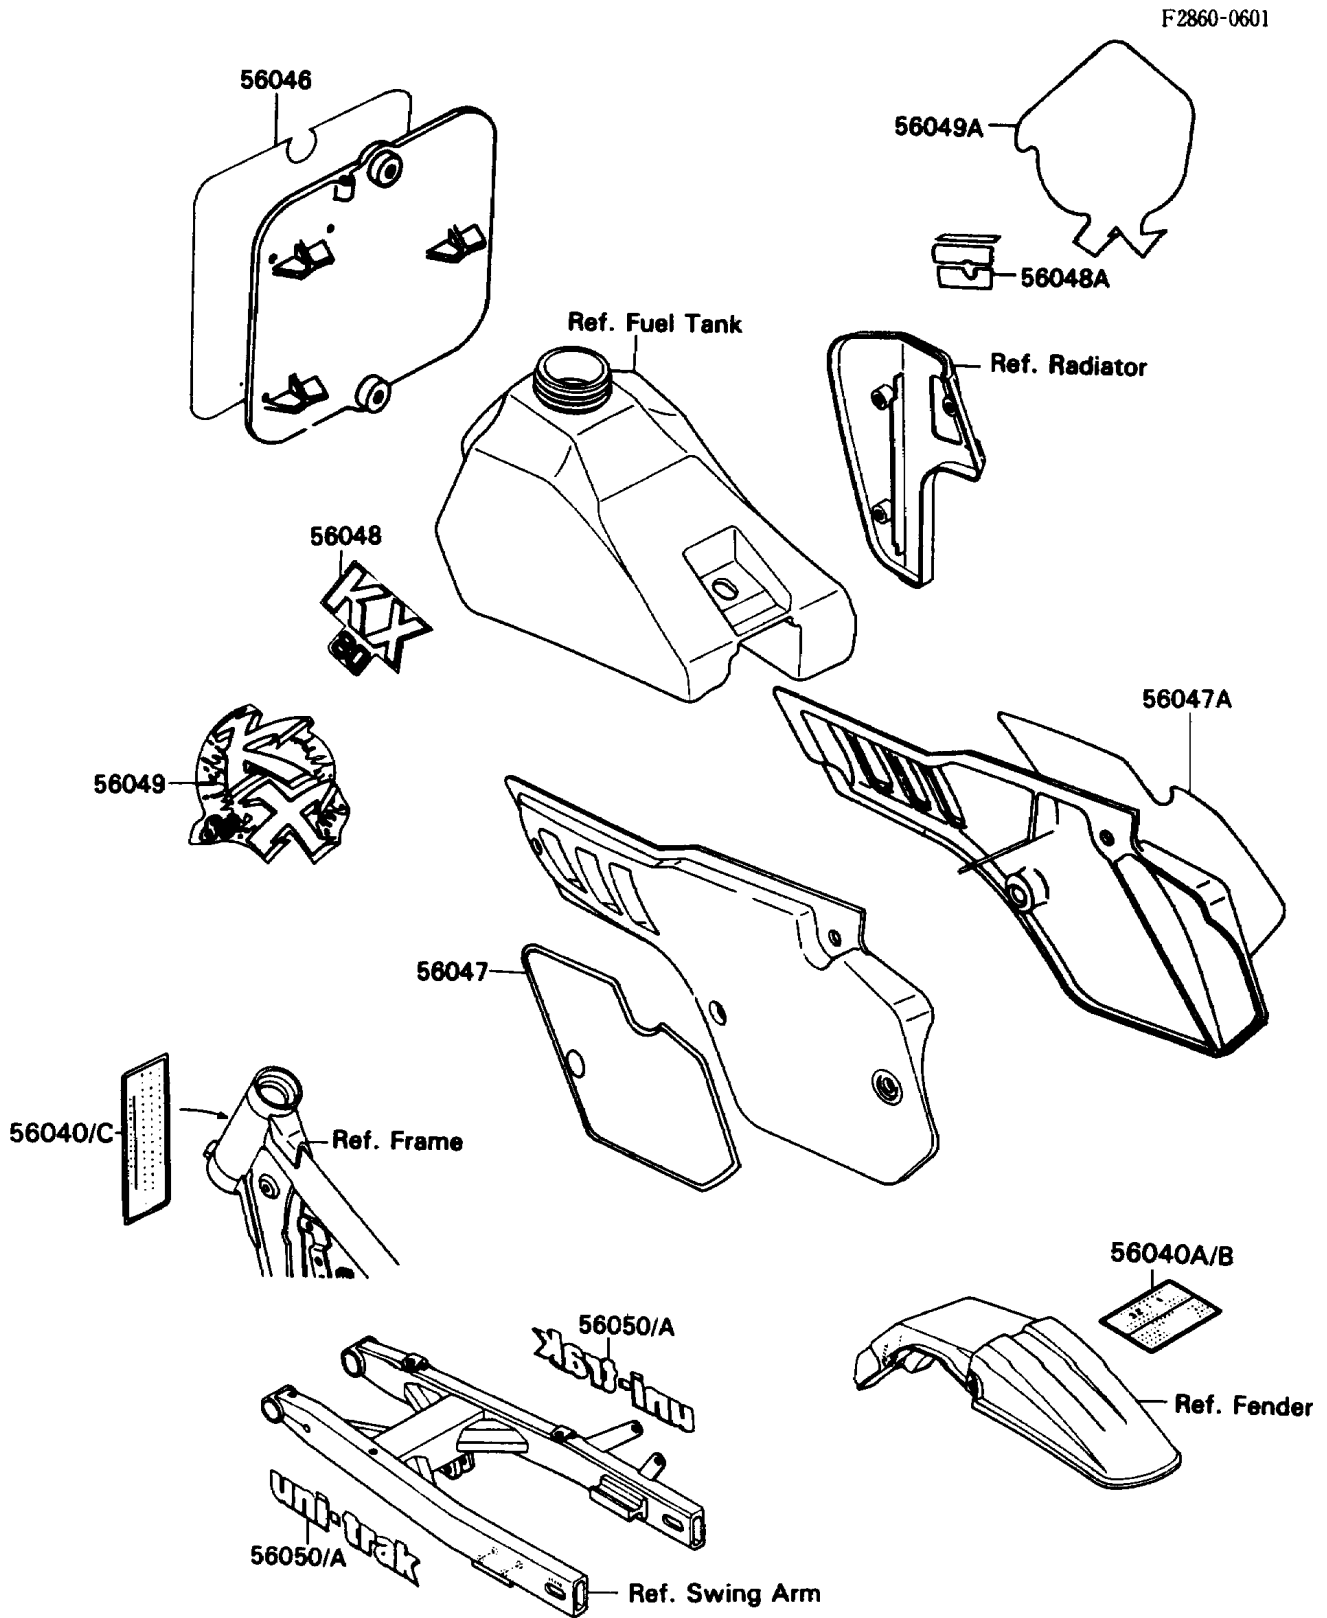

1989 KX™80 PARTS DIAGRAM

Labels

1989 KX™80 PARTS LIST

Labels

| ITEM NAME | PART NUMBER | QUANTITY |
|--|-------------|----------|
| LABEL-WARNING,NOISE (Ref # 56040) | 56040-1101 | 1 |
| LABEL-WARNING,GASOLINE/OIL (Ref # 56040A) | 56040-1129 | 1 |
| PATTERN,NUMBER PLATE (Ref # 56046) | 56046-1981 | 1 |
| PATTERN,SIDE COVER,LH (Ref # 56047) | 56047-1811 | 1 |
| PATTERN,SIDE COVER,RH (Ref # 56047A) | 56047-1812 | 1 |
| PATTERN,FUEL TANK,LH (Ref # 56048) | 56048-1479 | 1 |
| PATTERN,SHROUD,RH (Ref # 56048A) | 56048-1480 | 1 |
| MARK,SWING ARM,LH,GREEN&BLUE (Ref # 56050) | 56050-1170 | 1 |