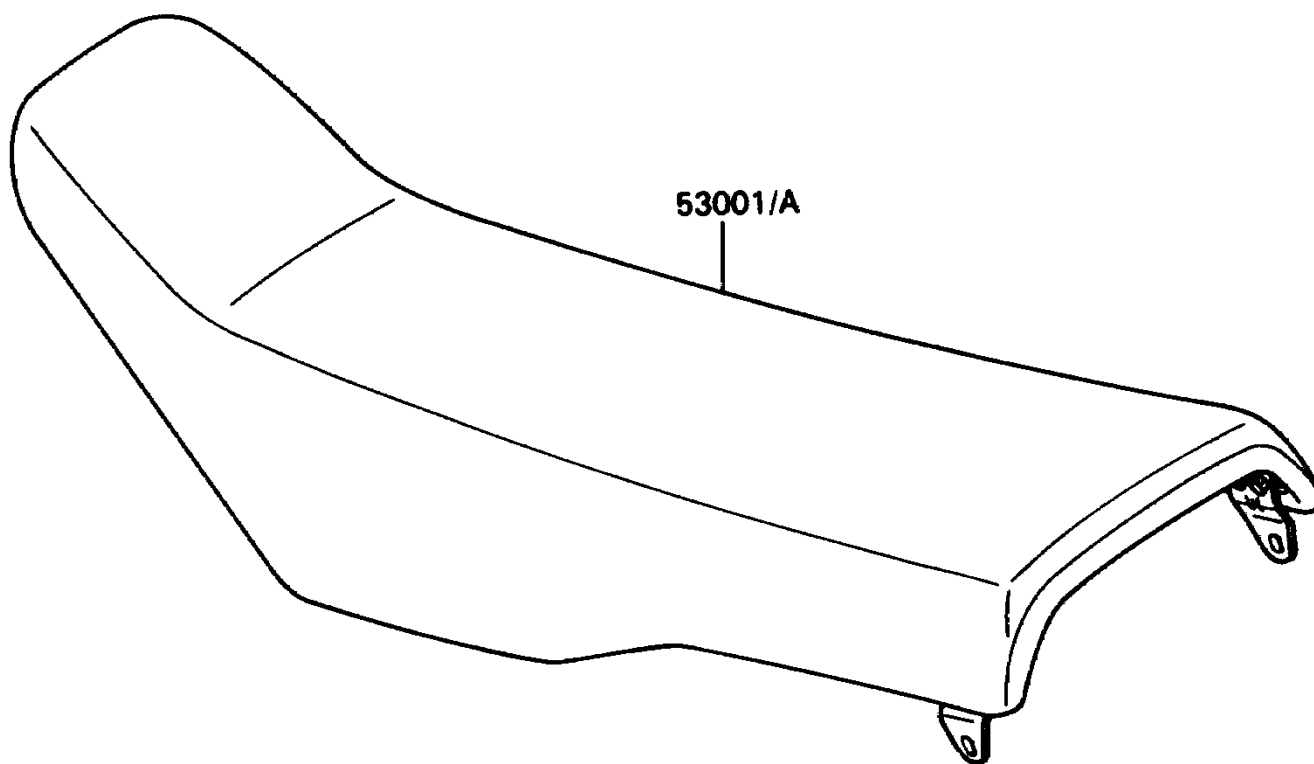

1989 KX™80 PARTS DIAGRAM

Seat

F2510-0357

1989 KX™80 PARTS LIST

Seat

ITEM NAME	PART NUMBER	QUANTITY
SEAT-ASSY,BLUE (Ref # 53001)	53001-1562-MD	1