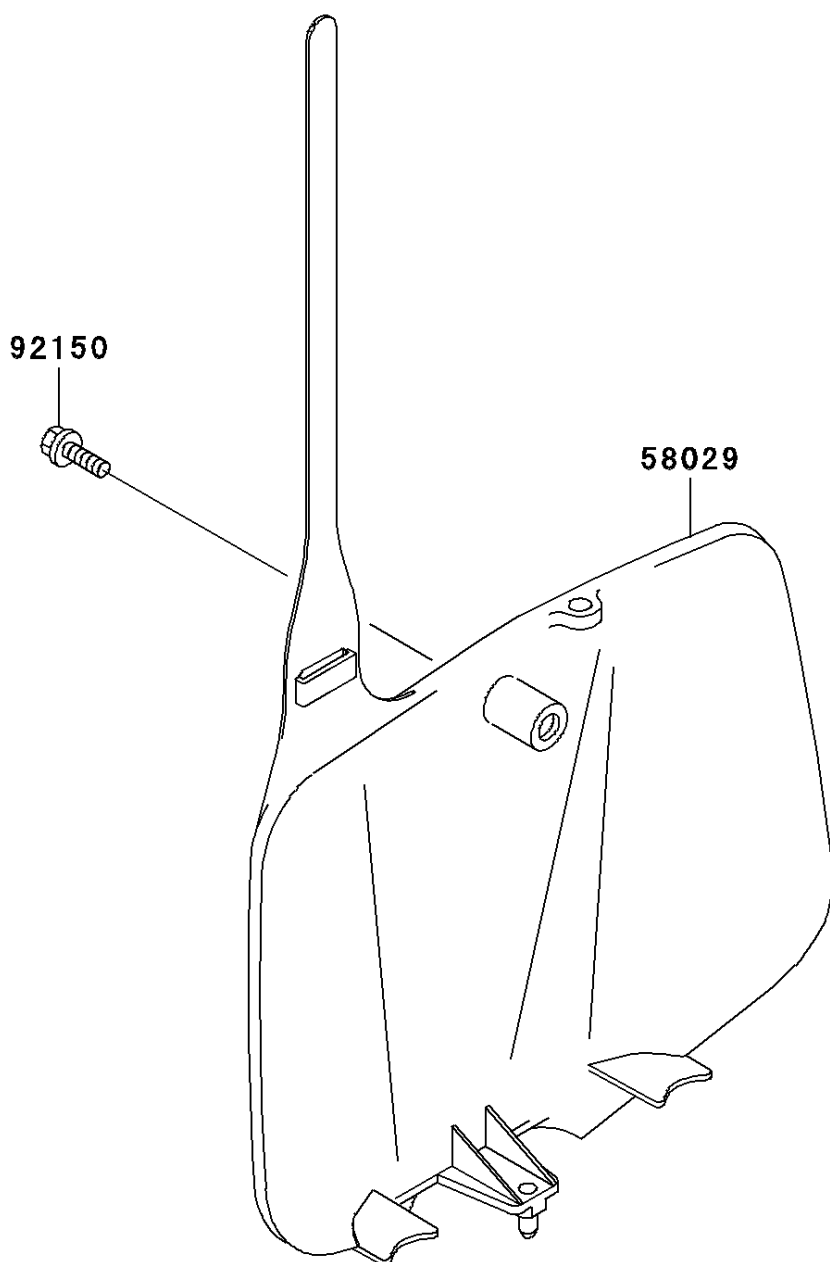

## 2005 KX™65 PARTS DIAGRAM

Accessory

F2910

## 2005 KX™65 PARTS LIST

Accessory

ITEM NAME	PART NUMBER	QUANTITY
PLATE-NUMBER,S.WHITE (Ref # 58029)	58029-1087-266	1
BOLT,6X14 (Ref # 92150)	92150-1340	1