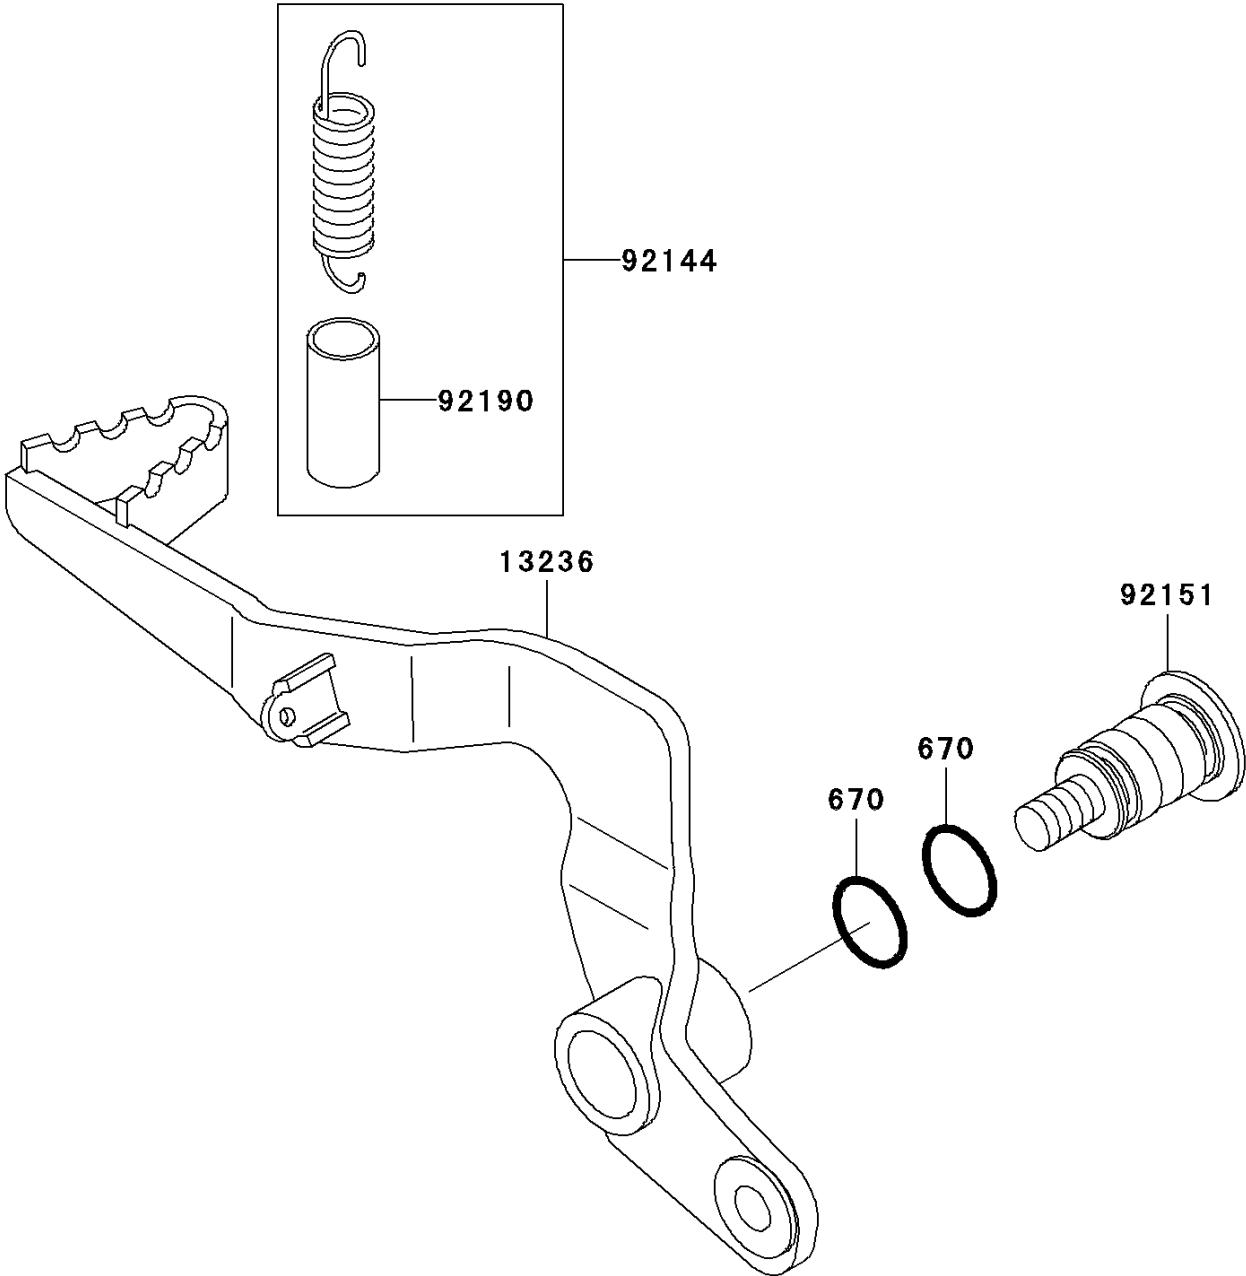

2005 KX™65 PARTS DIAGRAM

Brake Pedal

F2260

2005 KX™65 PARTS LIST

Brake Pedal

ITEM NAME	PART NUMBER	QUANTITY
O RING,12MM (Ref # 670)	670B2012	1
LEVER-COMP,BRAKE PEDAL,STEEL (Ref # 13236)	13236-1369	1
SPRING,BRAKE PEDAL RETURN (Ref # 92144)	92144-1752	1
BOLT,BRAKE PEDAL,8MM (Ref # 92151)	92151-1572	1
TUBE,13X16X25 (Ref # 92190)	92190-1488	1