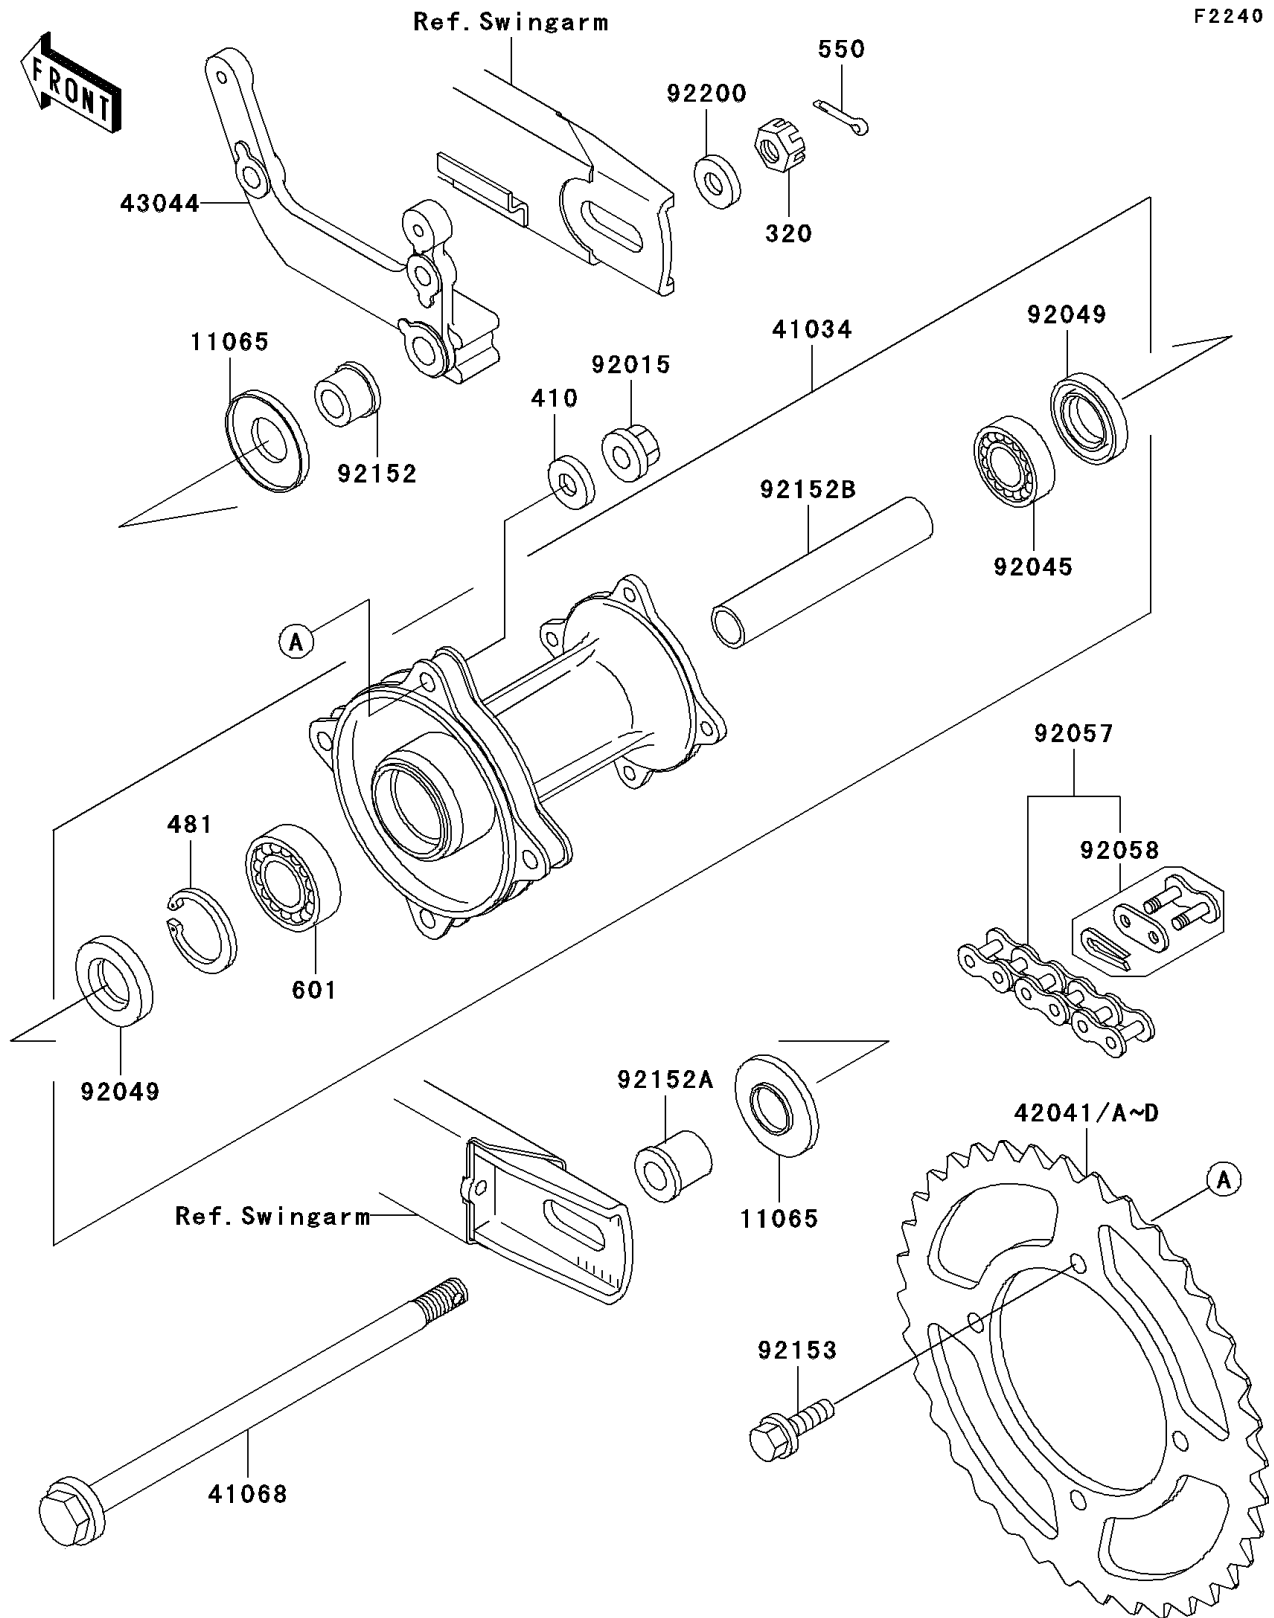

2005 KX™65 PARTS DIAGRAM

Rear Hub

2005 KX™65 PARTS LIST

Rear Hub

ITEM NAME	PART NUMBER	QUANTITY
NUT-CASTLE (Ref # 320)	320G1200	1
WASHER-PLAIN-SMALL,8MM (Ref # 410)	410B0800	1
CIRCLIP-TYPE-C,37MM (Ref # 481)	481J3700	1
PIN-COTTER,3.0X25 (Ref # 550)	550D3025	1
BEARING-BALL,#6201UUC3 (Ref # 601)	601B6301UU	1
CAP (Ref # 11065)	11065-1137	1
DRUM-ASSY,REAR BRAKE (Ref # 41034)	41034-1303	1
AXLE,RR (Ref # 41068)	41068-1419	1
SPROCKET-HUB,45T (Ref # 42041)	42041-1526	1
SPROCKET-HUB,46T (Ref # 42041A)	42041-1527	1
SPROCKET-HUB,47T (Ref # 42041B)	42041-1528	1
SPROCKET-HUB,48T (Ref # 42041C)	42041-1529	1
SPROCKET-HUB,49T (Ref # 42041D)	42041-1549	1
HOLDER-COMP-CALIPER,RR (Ref # 43044)	43044-1127	1
NUT,8MM (Ref # 92015)	92015-1432	1
BEARING-BALL,TMB201LLUC3/2A (Ref # 92045)	92045-1062	1
SEAL-OIL,TC20376.5 (Ref # 92049)	92049-1257	1
CHAIN,DRIVE,DID420MBK1X110L (Ref # 92057)	92057-1504	1
JOINT-CHAIN,DRIVE (Ref # 92058)	92058-1073	1
COLLAR,AXLE,L=15.5 (Ref # 92152)	92152-1196	1
COLLAR,RR AXLE,L=22 (Ref # 92152A)	92152-1198	1
COLLAR,RR BRAKE DRUM,L=89 (Ref # 92152B)	92152-1199	1
BOLT,FLANGED,8X28 (Ref # 92153)	92153-1101	1
WASHER,12.3X23X2.3 (Ref # 92200)	92200-1004	1