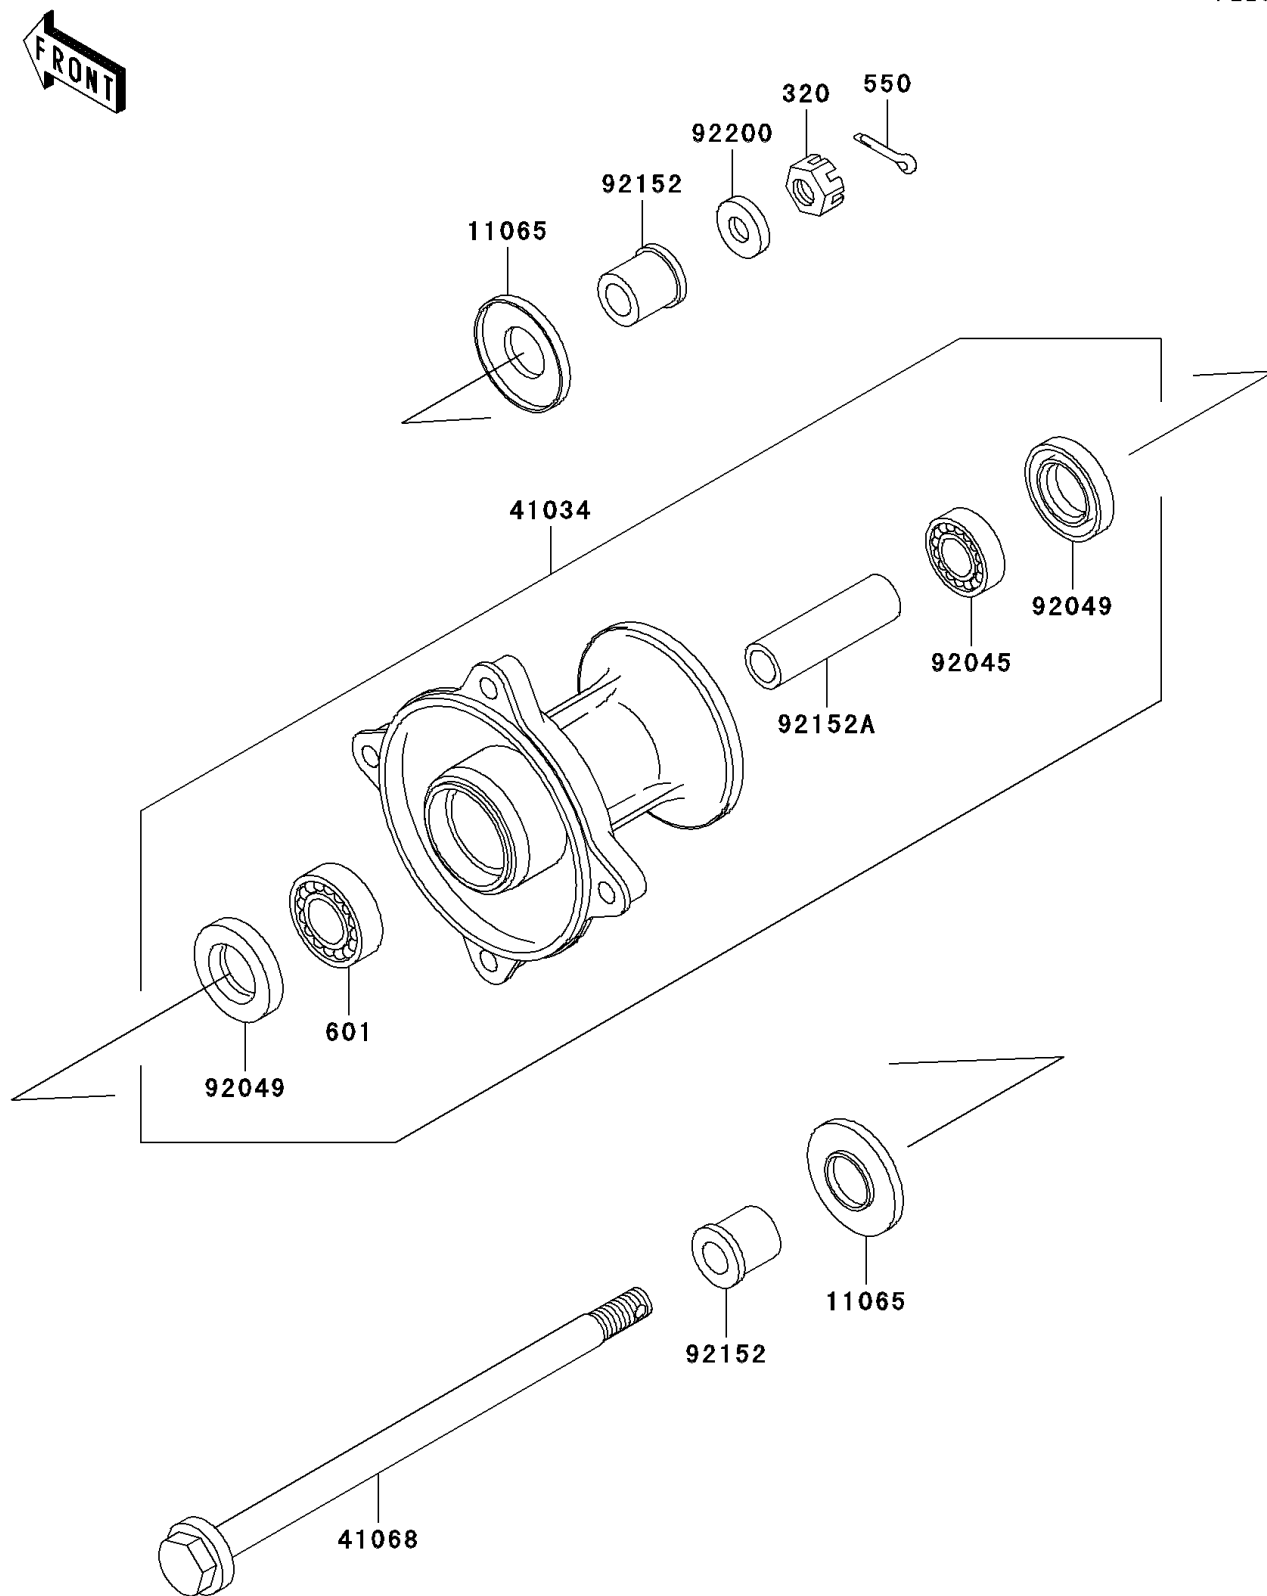

## 2005 KX™65 PARTS DIAGRAM

Front Hub

F2230

## 2005 KX™65 PARTS LIST

Front Hub

ITEM NAME	PART NUMBER	QUANTITY
NUT-CASTLE (Ref # 320)	320G1200	1
PIN-COTTER,3.0X25 (Ref # 550)	550D3025	1
BEARING-BALL,#6201UUC3 (Ref # 601)	601B6301UU	1
CAP (Ref # 11065)	11065-1137	1
DRUM-ASSY,FRONT BRAKE (Ref # 41034)	41034-1302	1
AXLE,FR (Ref # 41068)	41068-1418	1
BEARING-BALL,TMB201LLUC3/2A (Ref # 92045)	92045-1062	1
SEAL-OIL,TC20376.5 (Ref # 92049)	92049-1257	1
COLLAR,AXLE,L=15.5 (Ref # 92152)	92152-1196	1
COLLAR,FR BRAKE DRUM,L=59 (Ref # 92152A)	92152-1197	1
WASHER,12.3X23X2.3 (Ref # 92200)	92200-1004	1