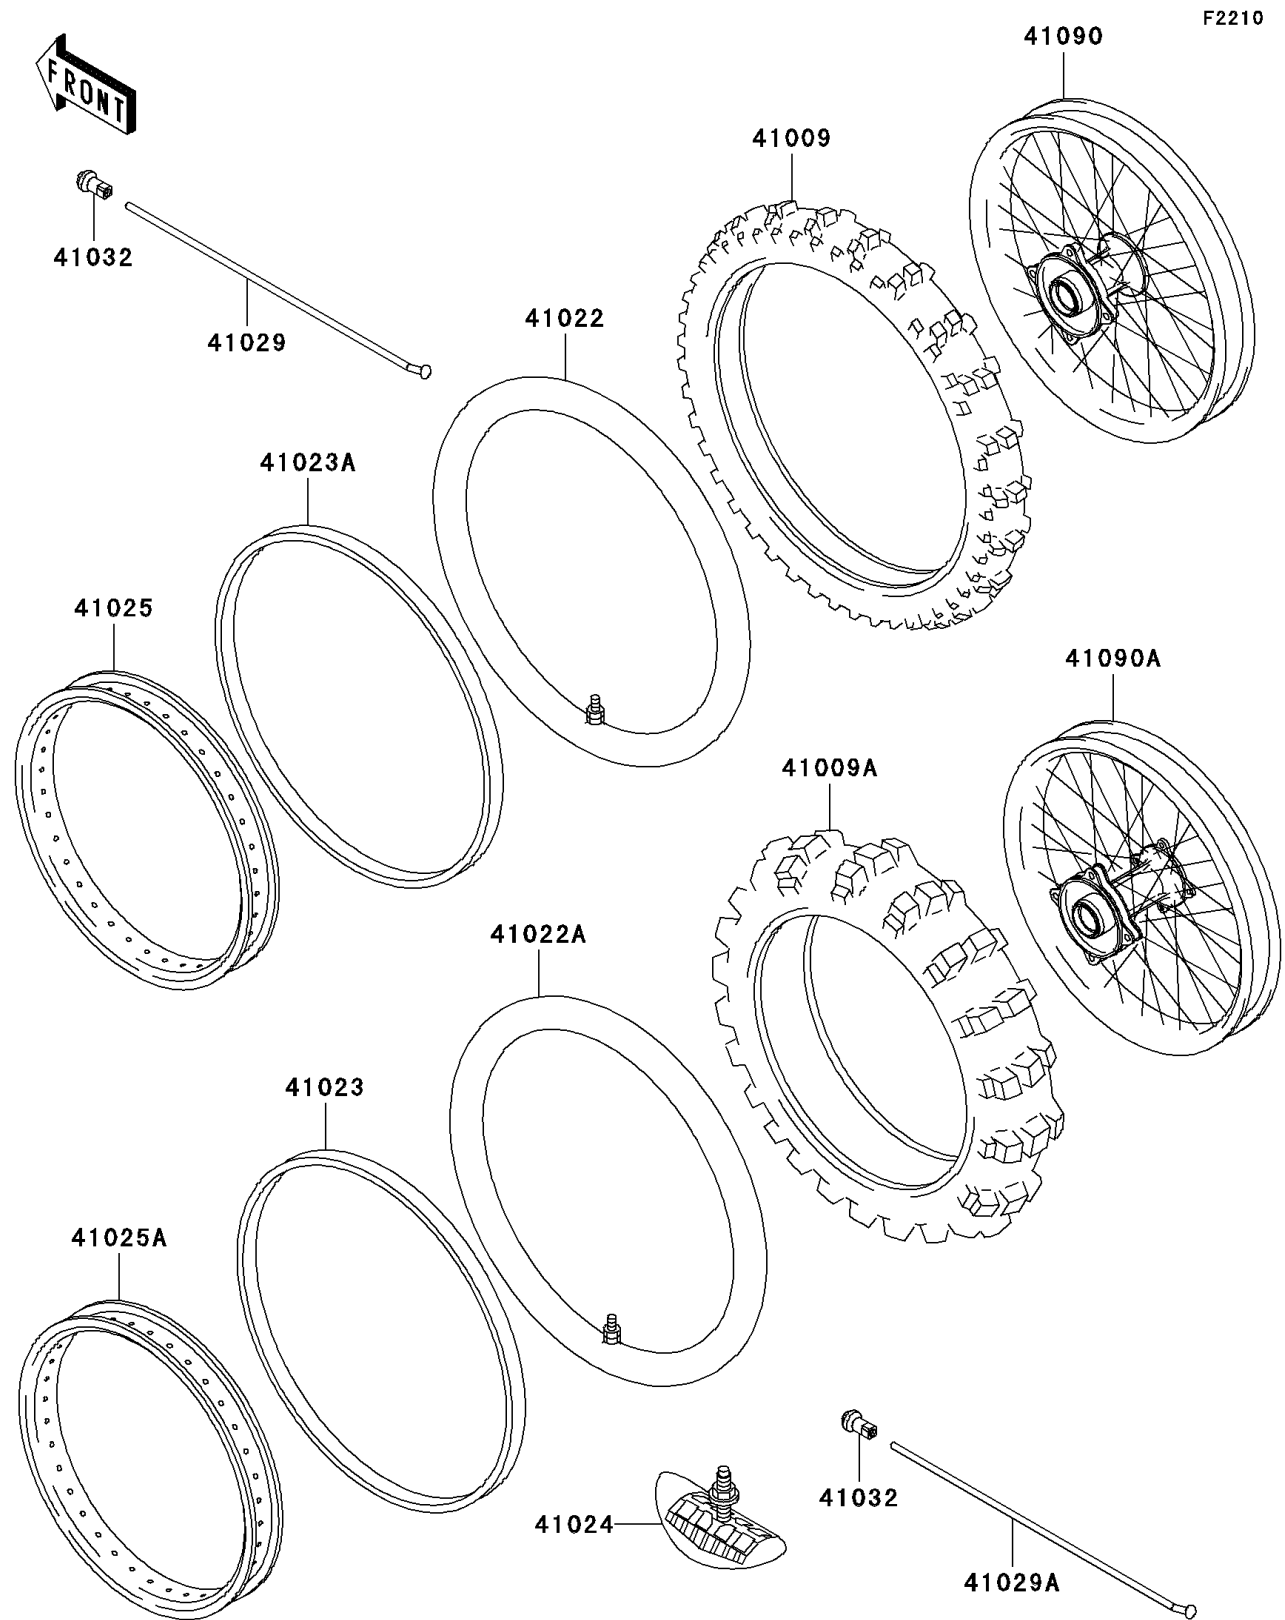

2005 KX™65 PARTS DIAGRAM

Wheels/Tires

2005 KX™65 PARTS LIST

Wheels/Tires

ITEM NAME	PART NUMBER	QUANTITY
TIRE,FR,60/100-14 30M,D755F(D) (Ref # 41009)	41009-1258	1
TIRE,RR,80/100-12 41M,D755(D) (Ref # 41009A)	41009-1259	1
TUBE-TIRE,60/100-14(D) (Ref # 41022)	41022-1114	1
TUBE-TIRE,80/100-12(D) (Ref # 41022A)	41022-1115	1
BAND-RIM,80/100-12(D) (Ref # 41023)	41023-1066	1
BAND-RIM,80/100-14(D) (Ref # 41023A)	41023-1068	1
STOPPER-RIM,1.60-M(DUNLOP) (Ref # 41024)	41024-010	1
RIM,FR,1.40X14 (Ref # 41025)	41025-1388	1
RIM,RR,1.60X12 (Ref # 41025A)	41025-1389	1
SPOKE-INNER,FR,150MMX159D (Ref # 41029)	41029-1302	1
SPOKE-INNER,RR,125.5MMX167D (Ref # 41029A)	41029-1303	1
NIPPLE-SPOKE (Ref # 41032)	41032-1055	1
WHEEL-SUB ASSY,FR (Ref # 41090)	41090-1124	1
WHEEL-SUB ASSY,RR (Ref # 41090A)	41090-1125	1