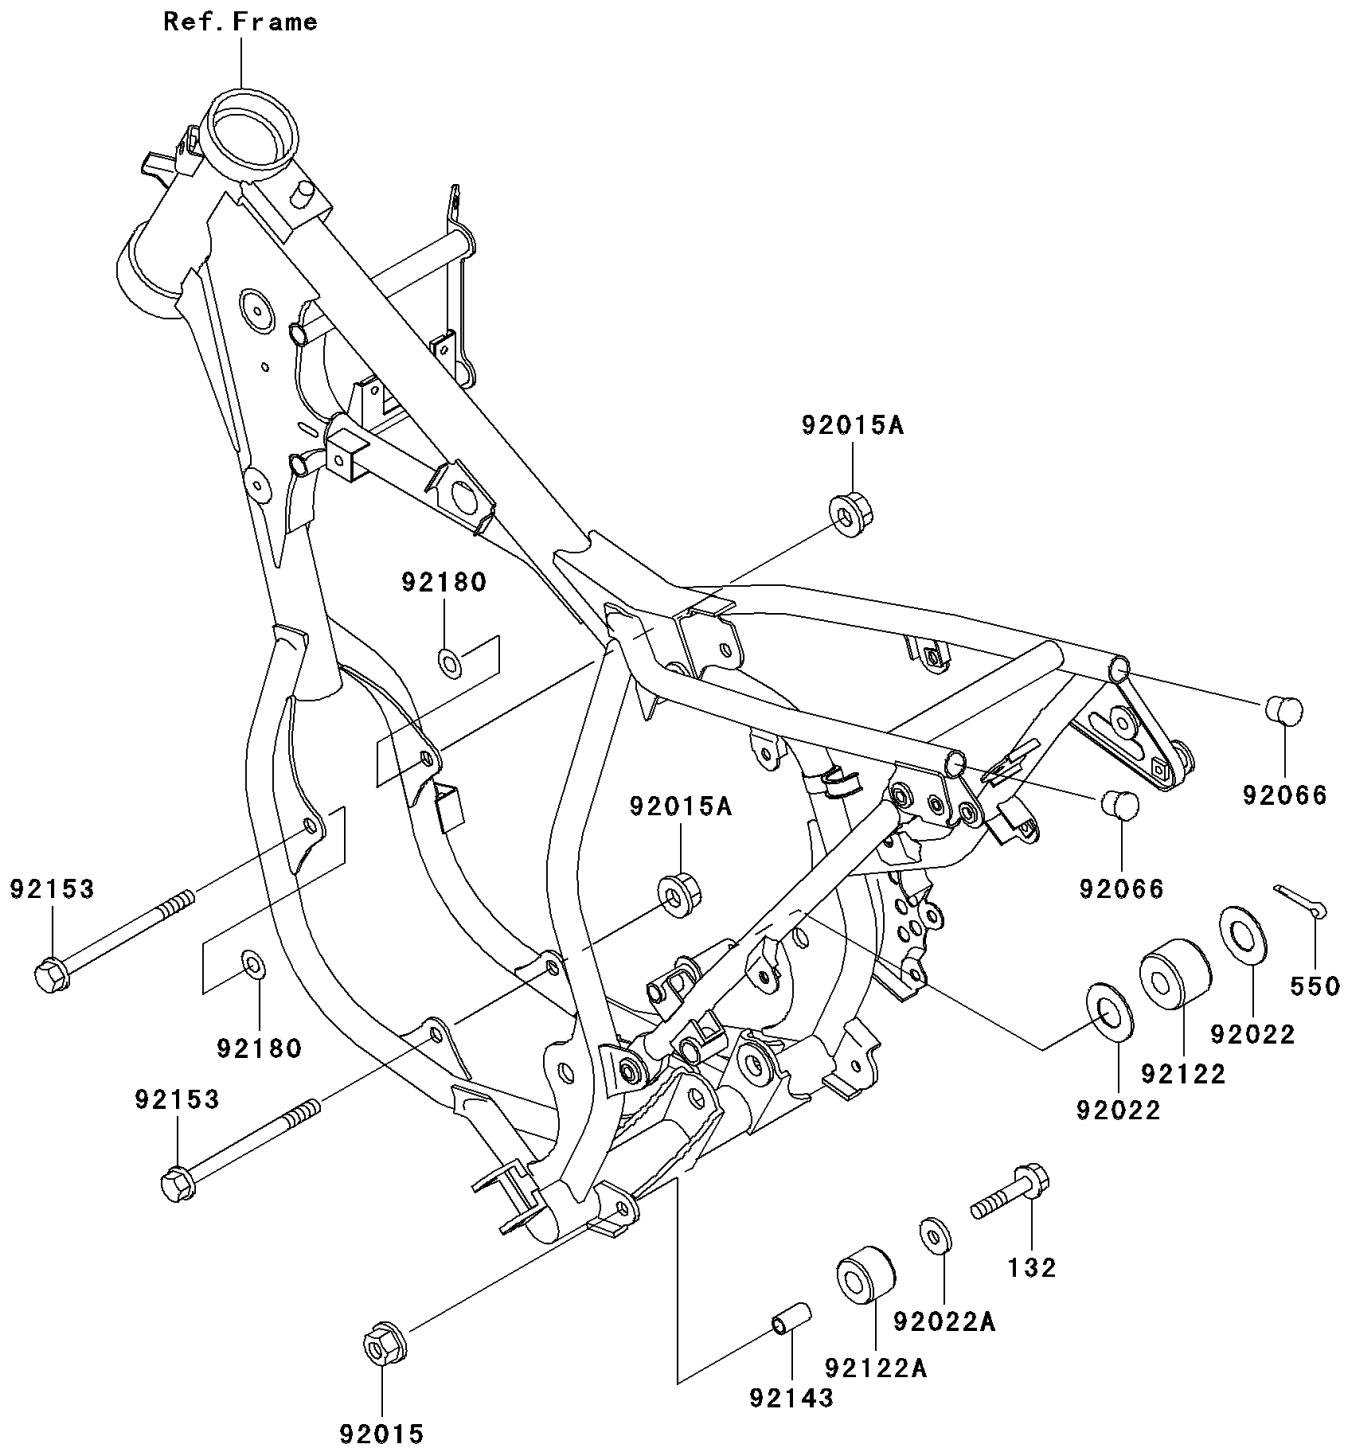

2005 KX™65 PARTS DIAGRAM

Engine Mount

F2122

2005 KX™65 PARTS LIST

Engine Mount

ITEM NAME	PART NUMBER	QUANTITY
BOLT-FLANGED-SMALL (Ref # 132)	132G0840	1
PIN-COTTER,2.5X18 (Ref # 550)	550D2518	1
NUT,8MM (Ref # 92015)	92015-1143	1
NUT,8MM (Ref # 92015A)	92015-1432	1
WASHER (Ref # 92022)	92022-107	1
WASHER,8.5X20X1.6 (Ref # 92022A)	92022-1561	1
PLUG,HEAD LAMP (Ref # 92066)	92066-1081	1
ROLLER,CHAIN GUIDE (Ref # 92122)	92122-1179	1
ROLLER,CHAIN GUIDE (Ref # 92122A)	92122-1213	1
COLLAR,9.5X12.7X25 (Ref # 92143)	92143-1432	1
BOLT,FLANGED,8X110 (Ref # 92153)	92153-1095	1
SHIM,9X18X0.3 (Ref # 92180)	92180-1354	1