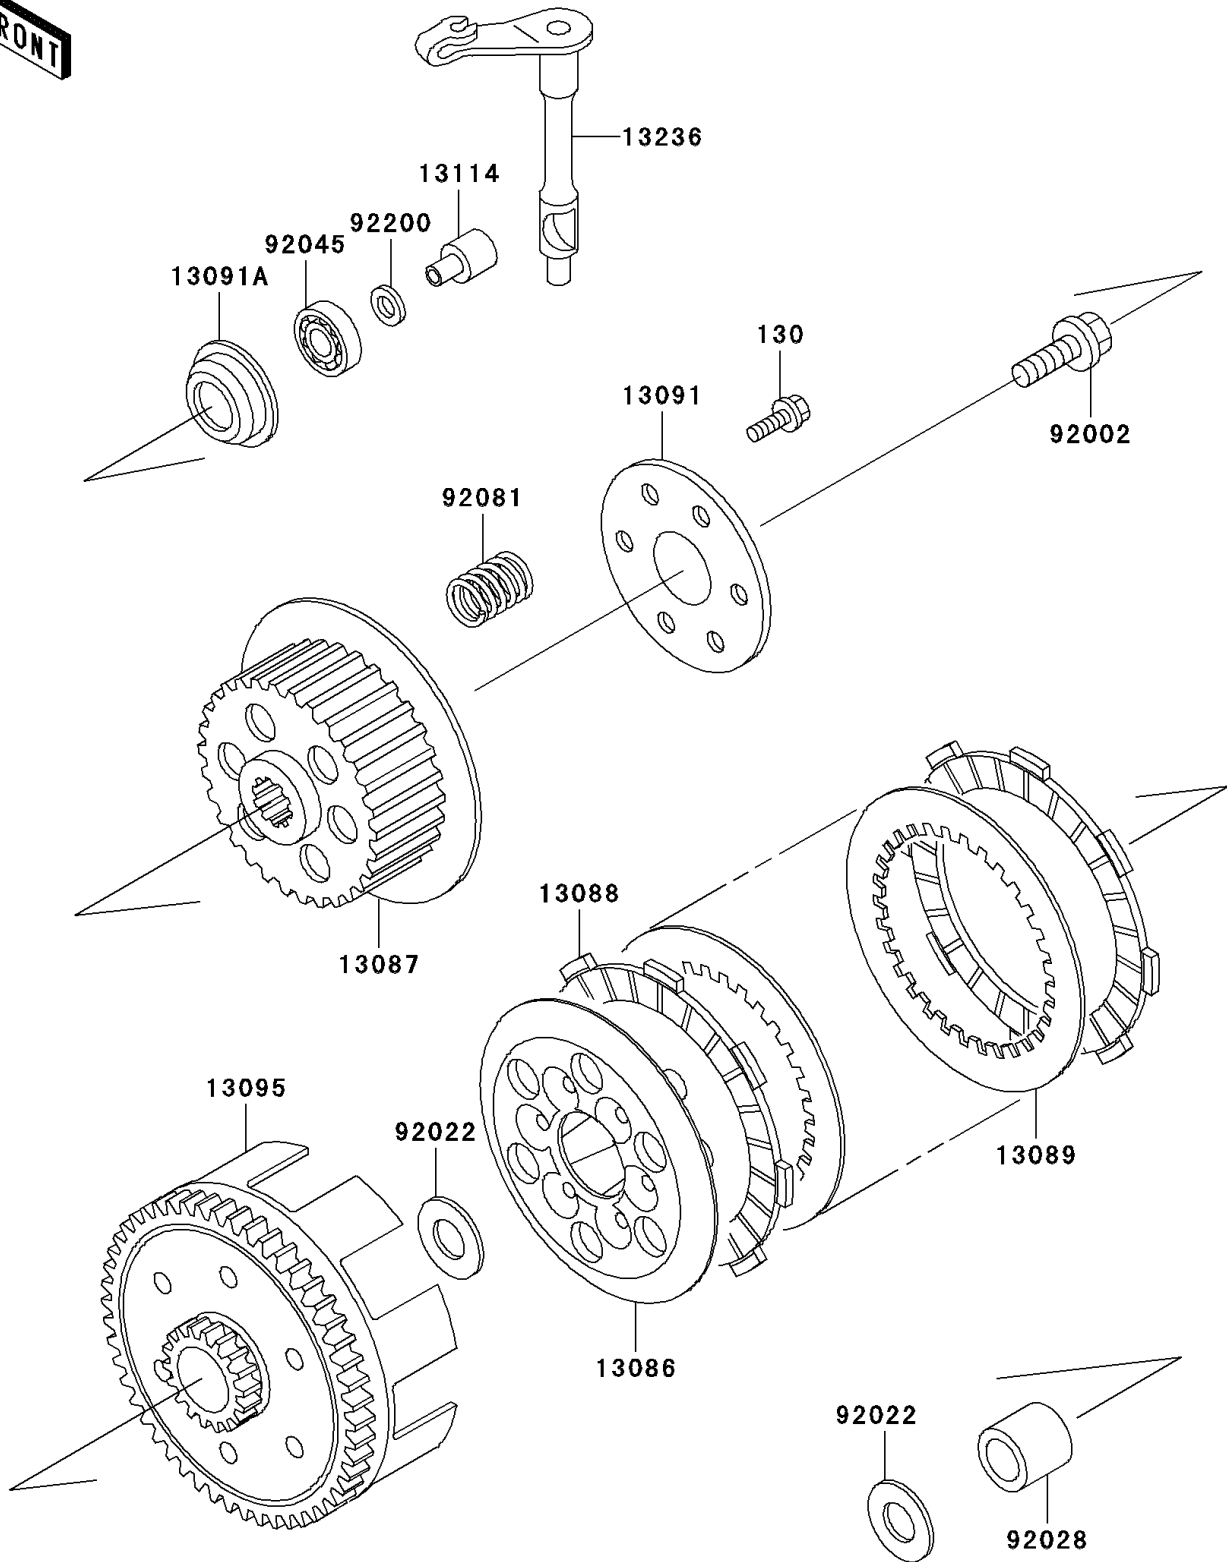

2005 KX™65 PARTS DIAGRAM

Clutch

E1350

2005 KX™65 PARTS LIST

Clutch

ITEM NAME	PART NUMBER	QUANTITY
BOLT-FLANGED (Ref # 130)	130P0520	1
WHEEL-CLUTCH (Ref # 13086)	13086-1002	1
HUB-CLUTCH (Ref # 13087)	13087-1051	1
PLATE-FRICTION (Ref # 13088)	13088-1010	1
PLATE-CLUTCH (Ref # 13089)	13089-1087	1
HOLDER,CLUTCH SPRING (Ref # 13091)	13091-1115	1
HOLDER,CLUTCH PUSHER (Ref # 13091A)	13091-1133	1
HOUSING-COMP-CLUTCH (Ref # 13095)	13095-1042	1
PUSHER-CLUTCH (Ref # 13114)	13114-1055	1
LEVER-COMP,RELEASE (Ref # 13236)	13236-1338	1
BOLT,10X30 (Ref # 92002)	92002-1697	1
WASHER,17.3X28X1 (Ref # 92022)	92022-255	1
BUSHING (Ref # 92028)	92028-1967	1
BEARING-BALL,627 (Ref # 92045)	92045-1236	1
SPRING,CLUTCH (Ref # 92081)	92081-1175	1
WASHER,7X12.5X0.8 (Ref # 92200)	92200-1197	1