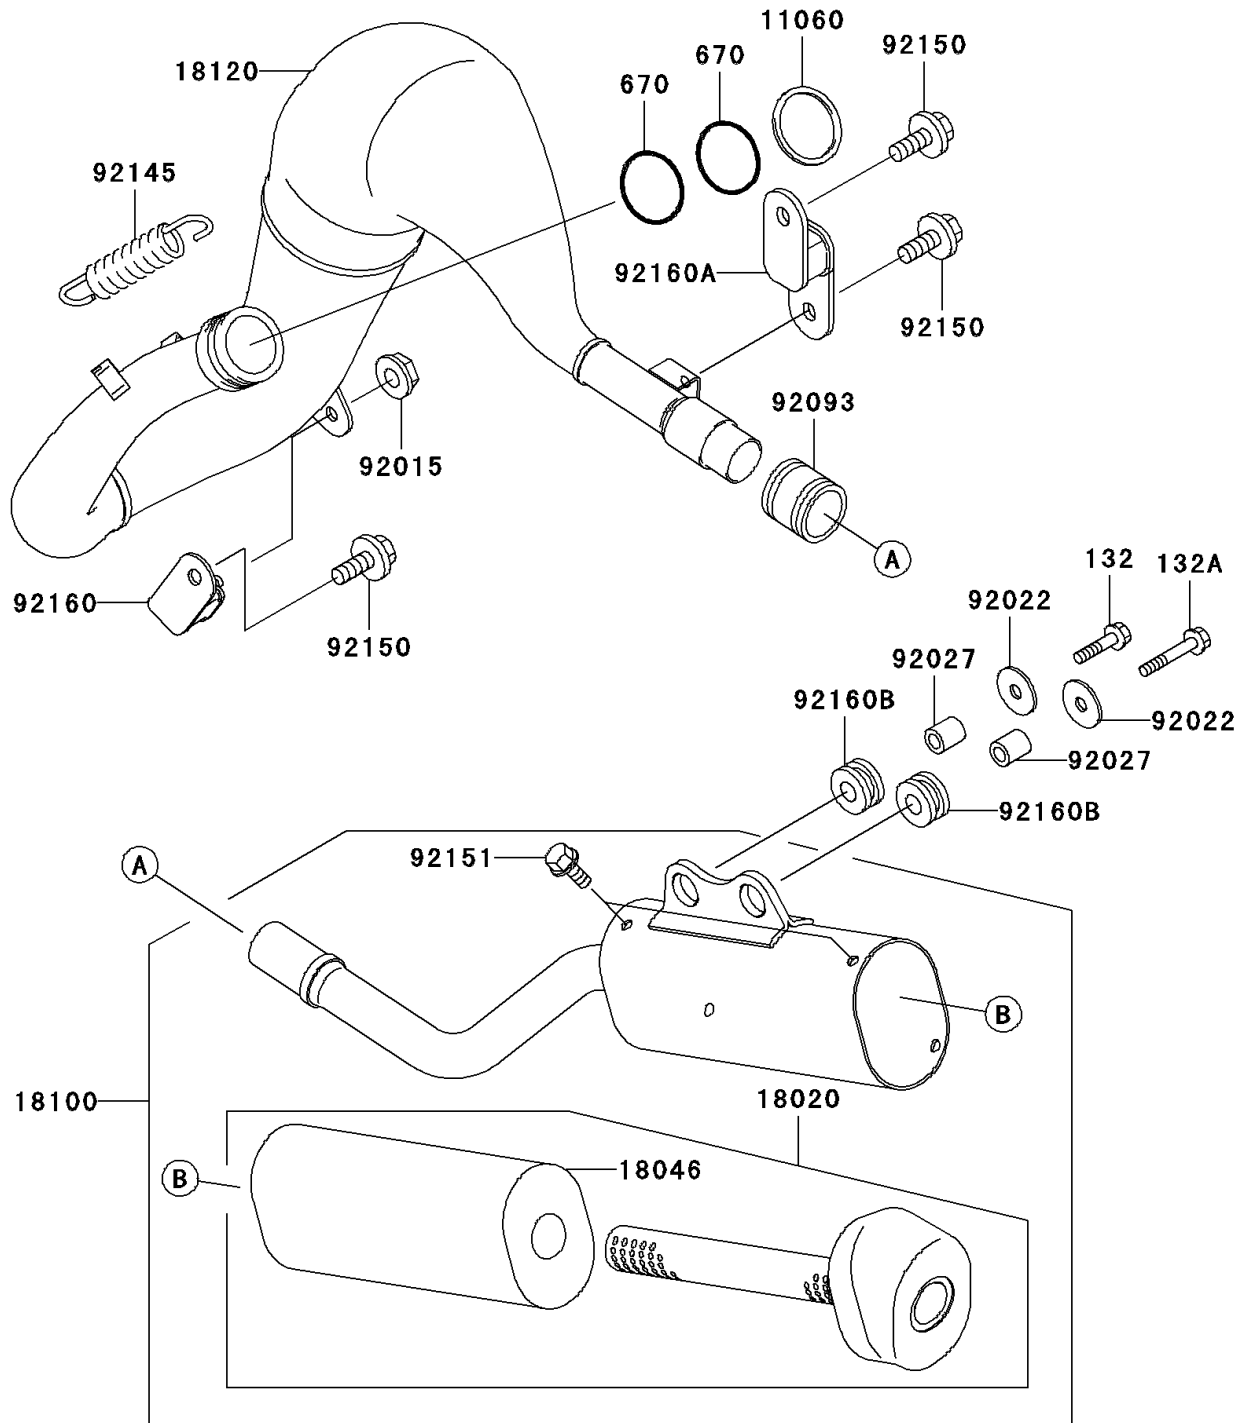

2005 KX™65 PARTS DIAGRAM

Muffler(s)

E1140

2005 KX™65 PARTS LIST

Muffler(s)

ITEM NAME	PART NUMBER	QUANTITY
BOLT-FLANGED-SMALL (Ref # 132)	132G0625	1
BOLT-FLANGED-SMALL (Ref # 132A)	132G0635	1
O RING,32MM (Ref # 670)	670E3032	1
GASKET,EXHAUST (Ref # 11060)	11060-1922	1
BAFFLE (Ref # 18020)	18020-1284	1
WOOL,BAFFLE (Ref # 18046)	18046-1587	1
BODY-ASSY-MUFFLER (Ref # 18100)	18100-1092	1
CHAMBER-EXHAUST (Ref # 18120)	18120-1116	1
NUT,FLANGED,6MM (Ref # 92015)	92015-1078	1
WASHER,6.5X22X1.6 (Ref # 92022)	92022-237	1
COLLAR,6.8X10X11.5 (Ref # 92027)	92027-1210	1
SEAL (Ref # 92093)	92093-1511	1
SPRING,EXHAUST CONNECTING (Ref # 92145)	92145-1340	1
BOLT,6X12 (Ref # 92150)	92150-1435	1
BOLT,6X10 (Ref # 92151)	92151-1822	1
DAMPER,MUFFLER,FR (Ref # 92160)	92160-1176	1
DAMPER,MUFFLER,RR (Ref # 92160A)	92160-1201	1
DAMPER,MUFFLER FITTING (Ref # 92160B)	92160-1913	1