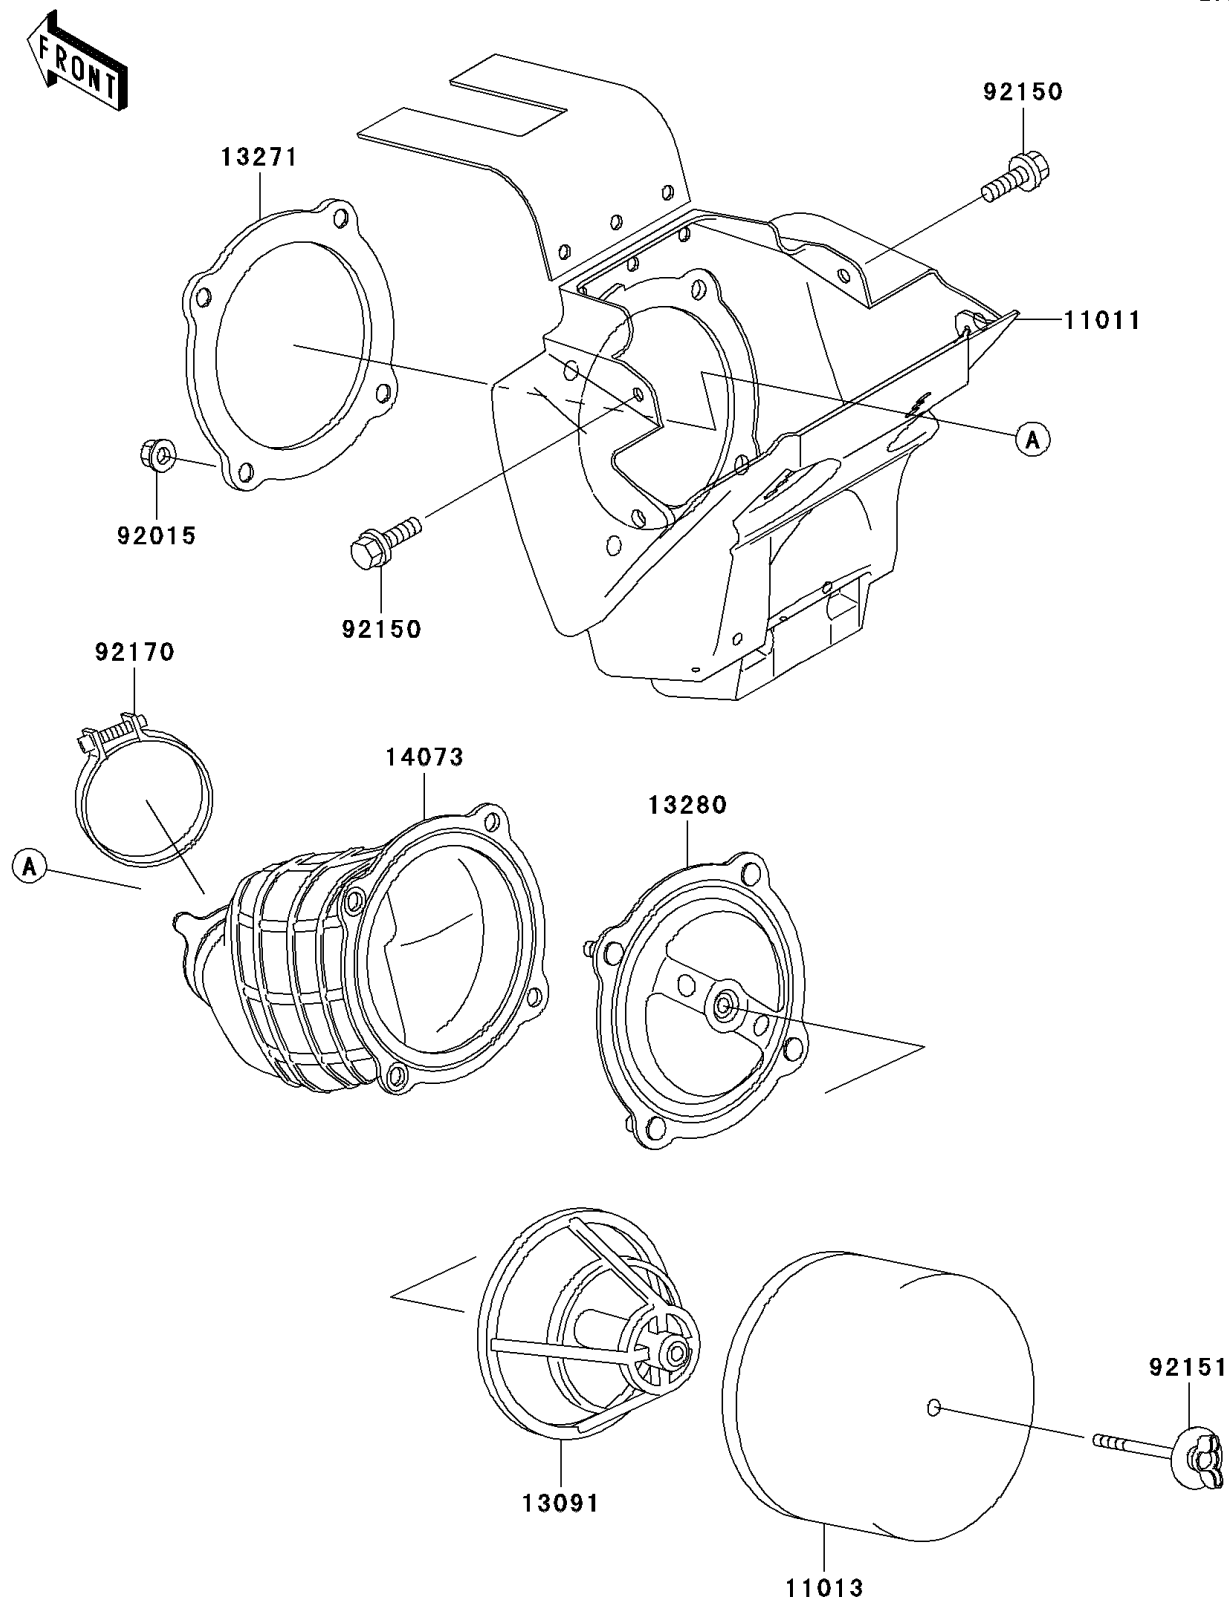

## 2005 KX™65 PARTS DIAGRAM

Air Cleaner

E1130

## 2005 KX™65 PARTS LIST

Air Cleaner

ITEM NAME	PART NUMBER	QUANTITY
CASE-AIR FILTER (Ref # 11011)	11011-1578	1
ELEMENT-AIR FILTER (Ref # 11013)	11013-1284	1
HOLDER,ELEMENT (Ref # 13091)	13091-1696	1
PLATE,AIR FILTER (Ref # 13271)	13271-1298	1
HOLDER,AIR FILTER ELEMENT (Ref # 13280)	13280-1142	1
DUCT,AIR FILTER (Ref # 14073)	14073-1759	1
NUT,FLANGED,5MM (Ref # 92015)	92015-1259	1
BOLT,FLANGED,6X14 (Ref # 92150)	92150-1505	1
BOLT,AIR FILTER (Ref # 92151)	92151-1256	1
CLAMP (Ref # 92170)	92170-1686	1