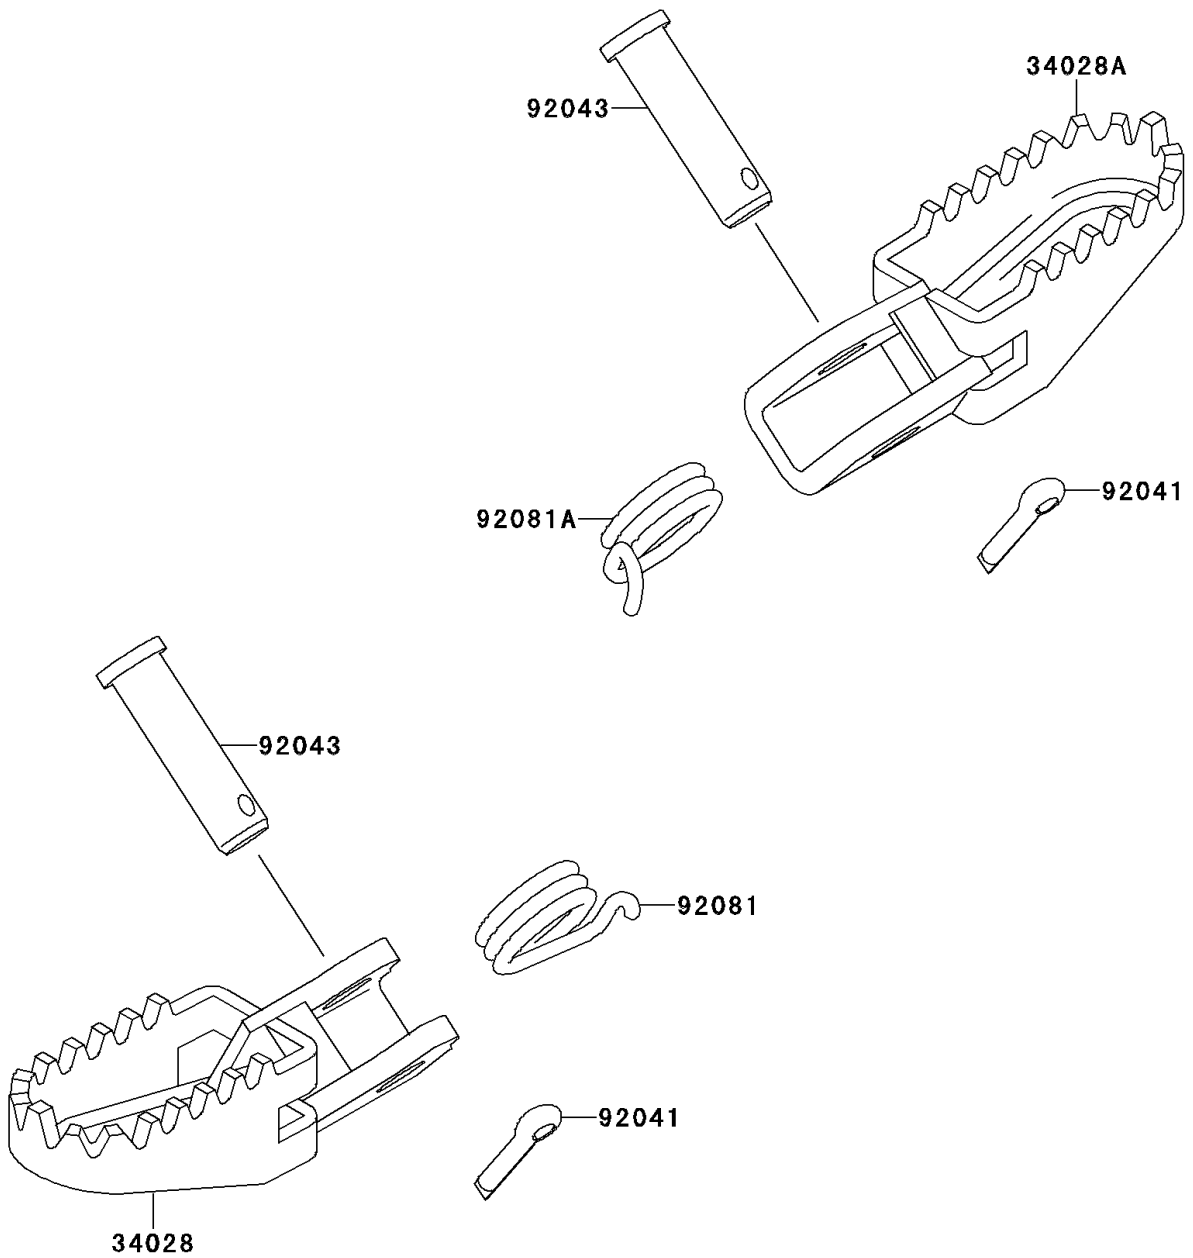

## 1994 KX™60 PARTS DIAGRAM

Footrests

F2160

## 1994 KX™60 PARTS LIST

Footrests

ITEM NAME	PART NUMBER	QUANTITY
STEP,LH (Ref # 34028)	34028-1237	1
STEP,RH (Ref # 34028A)	34028-1238	1
COTTER,2.5X15 (Ref # 92041)	92041-1051	1
PIN,8X32 (Ref # 92043)	92043-1143	1
SPRING,FOOTREST,LH (Ref # 92081)	92081-1491	1
SPRING,FOOTREST,RH (Ref # 92081A)	92081-1543	1