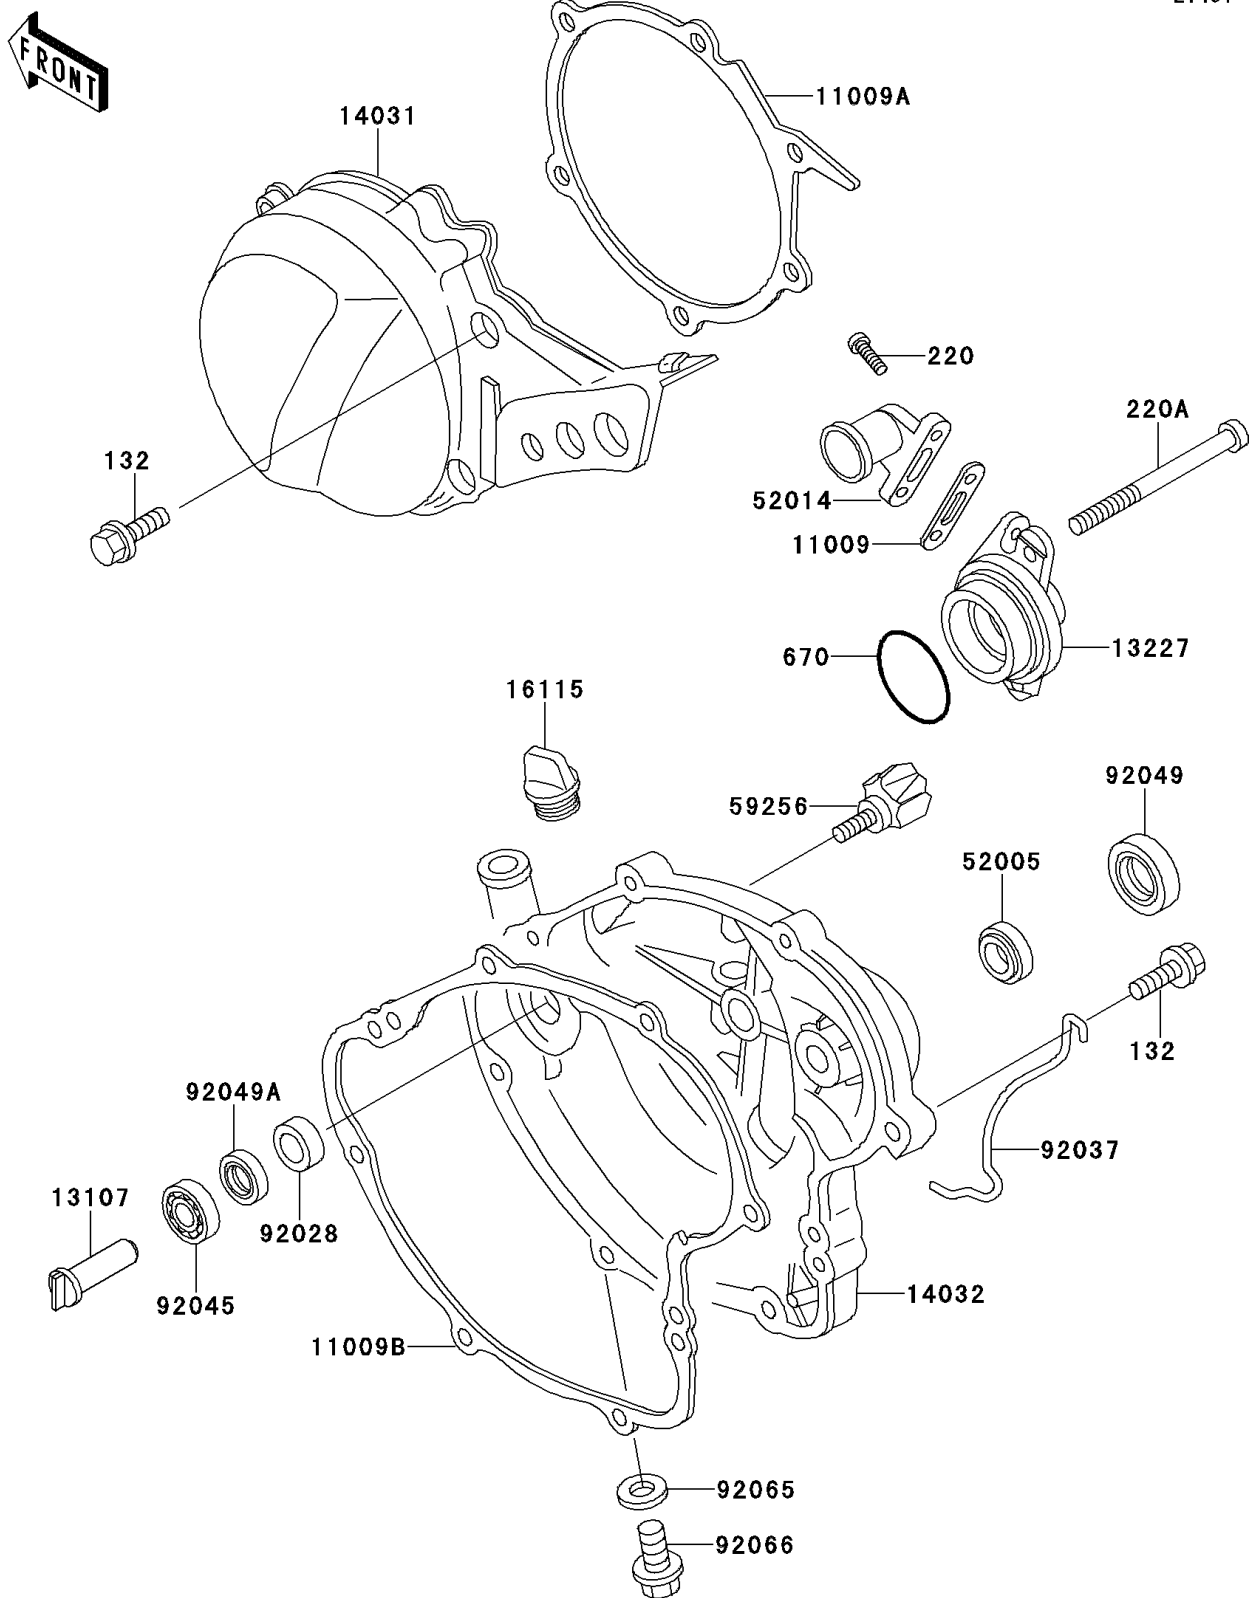

1994 KX™60 PARTS DIAGRAM

Engine Cover(s)

E1431

1994 KX™60 PARTS LIST

Engine Cover(s)

ITEM NAME	PART NUMBER	QUANTITY
BOLT-FLANGED-SMALL (Ref # 132)	132G0625	1
SCREW-PAN-CROS (Ref # 220)	220B0520	1
SCREW-PAN-CROS,6X75 (Ref # 220A)	220B0675	1
O RING,39MM (Ref # 670)	670B3039	1
GASKET,ELBOW (Ref # 11009)	11009-1952	1
GASKET,GENERATOR COVER (Ref # 11009A)	11009-1974	1
GASKET,CLUTCH COVER (Ref # 11009B)	11009-1976	1
SHAFT,WATER PUMP (Ref # 13107)	13107-1123	1
HOUSING,WATER PUMP (Ref # 13227)	13227-1069	1
COVER-GENERATOR (Ref # 14031)	14031-1215	1
COVER-CLUTCH (Ref # 14032)	14032-1246	1
CAP-OIL FILLER (Ref # 16115)	16115-018	1
GAUGE,OIL LEVEL (Ref # 52005)	52005-1055	1
ELBOW (Ref # 52014)	52014-1067	1
IMPELLER,WATER PUMP (Ref # 59256)	59256-1052	1
BUSHING (Ref # 92028)	92028-1317	1
CLAMP,TUBE (Ref # 92037)	92037-1236	1
BEARING-BALL,608MC3 (Ref # 92045)	92045-1305	1
SEAL-OIL,SB16244 (Ref # 92049)	92049-002	1
SEAL-OIL,MHSD8X18X10J-1 (Ref # 92049A)	92049-1366	1
GASKET,10.5X16X1,DRAIN PLUG (Ref # 92065)	92065-058	1
PLUG,DRAIN (Ref # 92066)	92066-1241	1