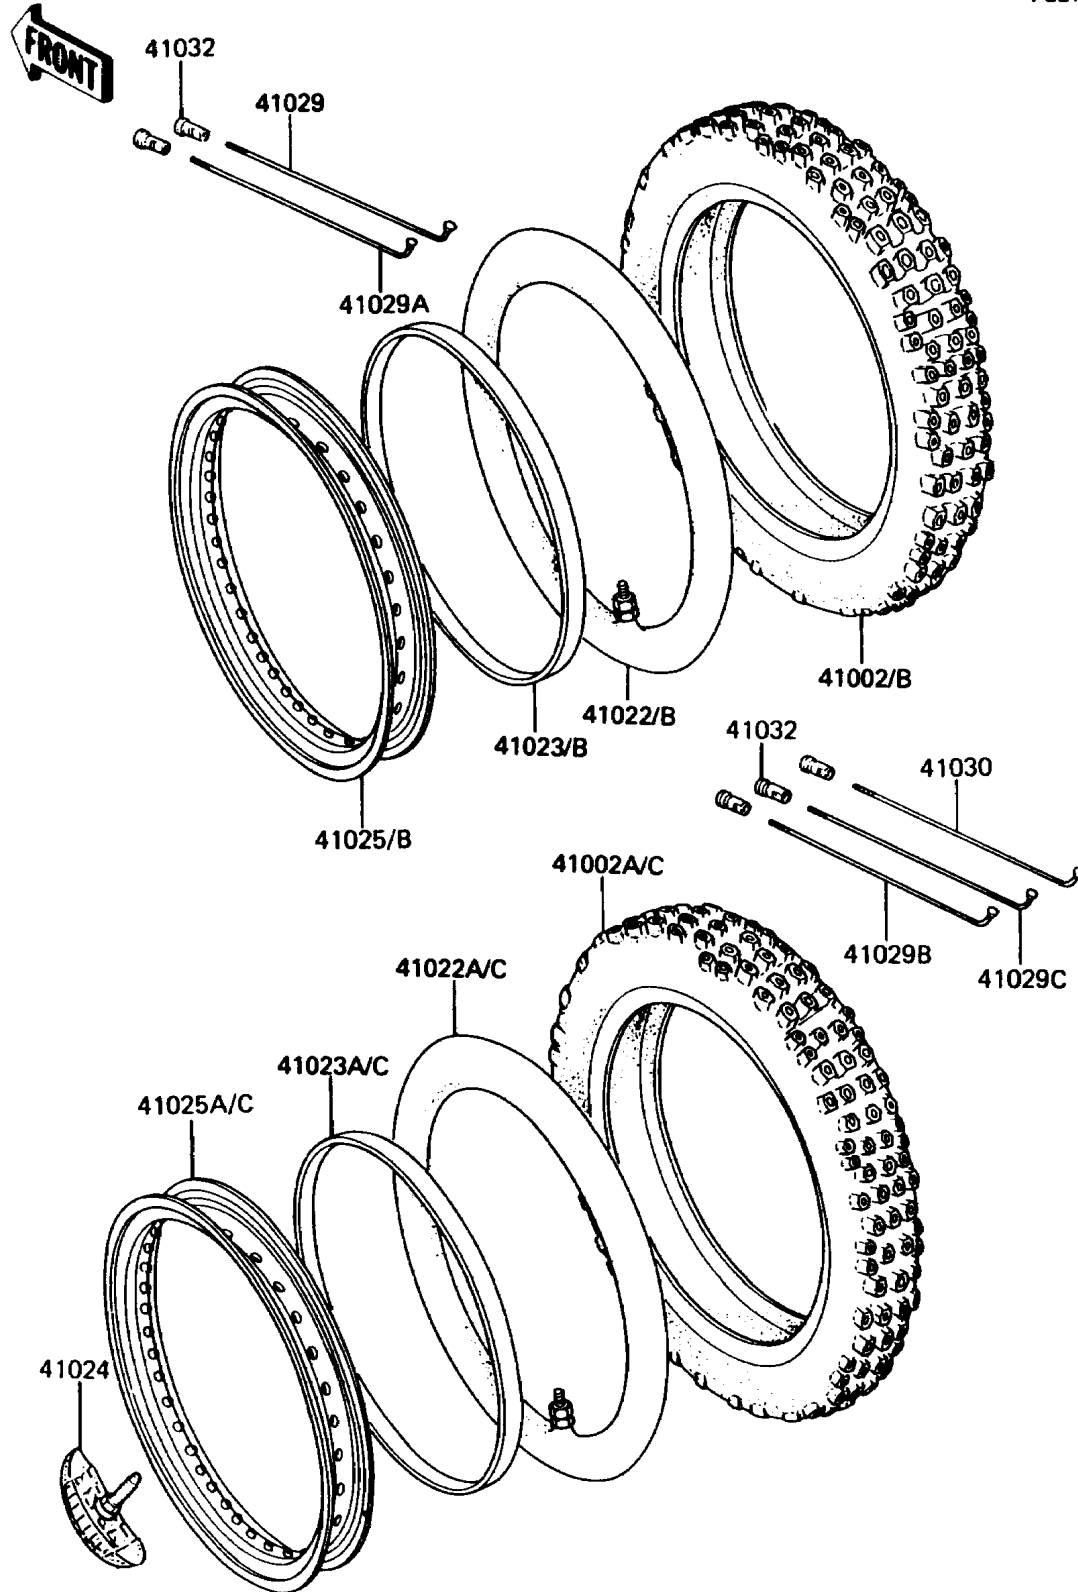

1985 KX™60 PARTS DIAGRAM

Wheels/Tires

F2210-0084

1985 KX™60 PARTS LIST

Wheels/Tires

ITEM NAME	PART NUMBER	QUANTITY
TIRE,FR,80/80-14,K490(D) (Ref # 41002)	41002-1496	1
TIRE,RR,100/80-12,K490(D) (Ref # 41002A)	41002-1497	1
TUBE-TIRE,80/80-14(D) (Ref # 41022)	41022-1103	1
TUBE-TIRE,100/80-12(D) (Ref # 41022A)	41022-1104	1
BAND-RIM,80/80-14(D) (Ref # 41023)	41023-1053	1
BAND-RIM,100/80-12(D) (Ref # 41023A)	41023-1054	1
STOPPER-RIM,1.60-M(DUNLOP) (Ref # 41024)	41024-010	1
RIM,FR,1.40X14 (Ref # 41025)	41025-1070	1
RIM,RR,1.60X12 (Ref # 41025A)	41025-1071	1
RIM,FR,1.40X14 UT-02 (Ref # 41025B)	41025-1082	1
RIM,RR,1.60X12 UT-03 (Ref # 41025C)	41025-1083	1
SPOKE-INNER,FR,144MMX118D (Ref # 41029)	41029-1067	1
SPOKE-INNER,FR,134.5MMX102D (Ref # 41029A)	41029-1068	1
SPOKE-INNER,RR,129MMX124D (Ref # 41029B)	41029-1069	1
SPOKE-INNER,RR,115MMX114D (Ref # 41029C)	41029-1070	1
SPOKE-OUTER,RR,126MMX124D (Ref # 41030)	41030-1060	1
NIPPLE-SPOKE (Ref # 41032)	41032-1055	1