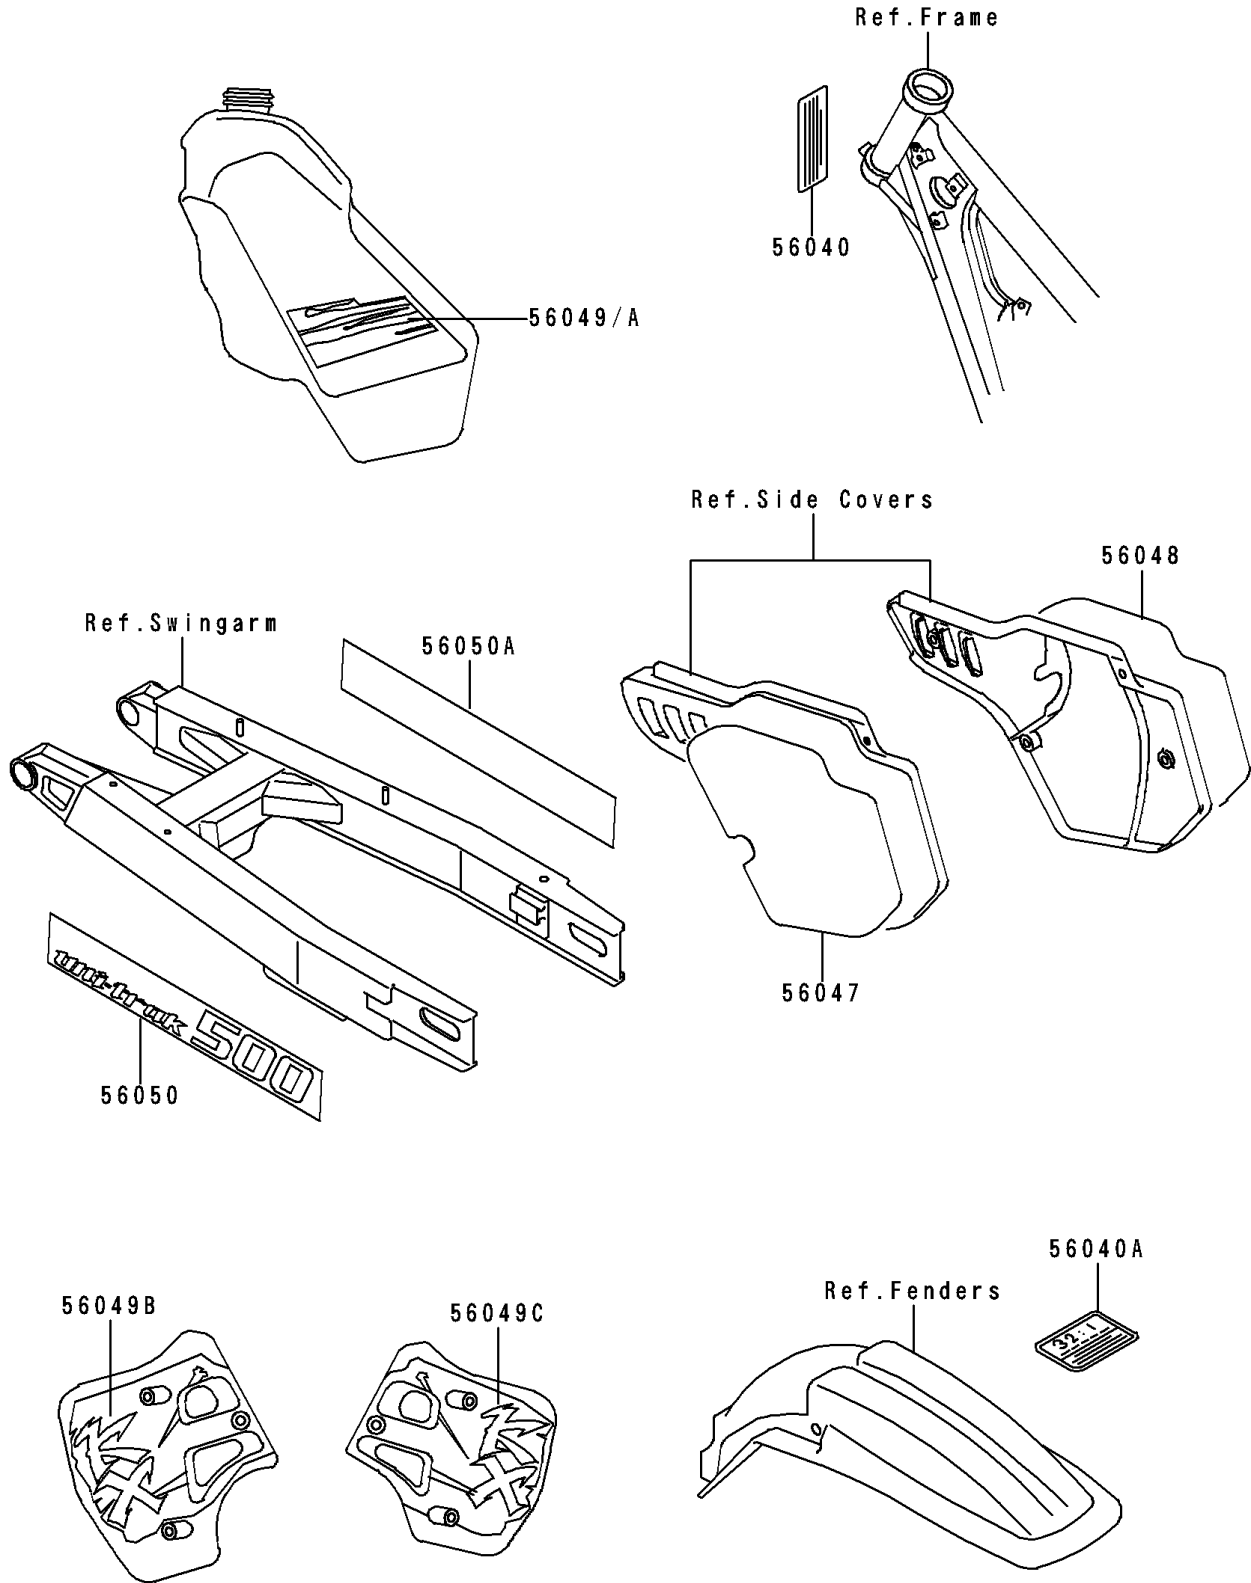

1992 KX™500 PARTS DIAGRAM

Labels(KX500-E4)

F2860

1992 KX™500 PARTS LIST

Labels(KX500-E4)

ITEM NAME	PART NUMBER	QUANTITY
LABEL-WARNING,NOISE (Ref # 56040)	56040-1101	1
LABEL-WARNING,GASOLINE/OIL (Ref # 56040A)	56040-1129	1
PATTERN,SIDE COVER,LH (Ref # 56047)	56047-1784	1
PATTERN,SIDE COVER,RH (Ref # 56048)	56048-1524	1
PATTERN,FUEL TANK,LH (Ref # 56049)	56049-1980	1
PATTERN,FUEL TANK,RH (Ref # 56049A)	56049-1981	1
PATTERN,SHROUD,LH (Ref # 56049B)	56049-1982	1
PATTERN,SHROUD,RH (Ref # 56049C)	56049-1983	1
MARK,SWING ARM,LH,UNI-TRAK 500 (Ref # 56050)	56050-1718	1
MARK,SWING ARM,RH,500 UNI-TRAK (Ref # 56050A)	56050-1719	1