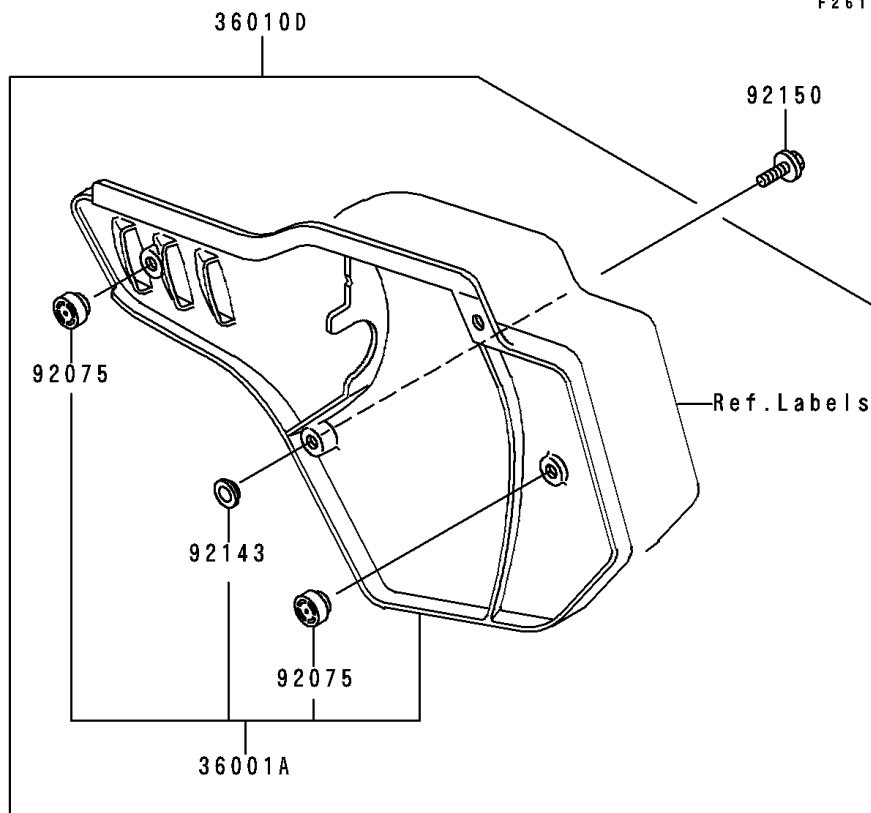

1992 KX™500 PARTS DIAGRAM

Side Covers

F2611

1992 KX™500 PARTS LIST

Side Covers

ITEM NAME	PART NUMBER	QUANTITY
COVER-SIDE,LH,L.GREEN (Ref # 36010)	36010-5023-6W	1
COVER-SIDE,RH,L.GREEN (Ref # 36010D)	36010-5187-6W	1
DAMPER (Ref # 92075)	92075-1598	1
COLLAR (Ref # 92143)	92143-1196	1
BOLT,6X20 (Ref # 92150)	92150-1339	1