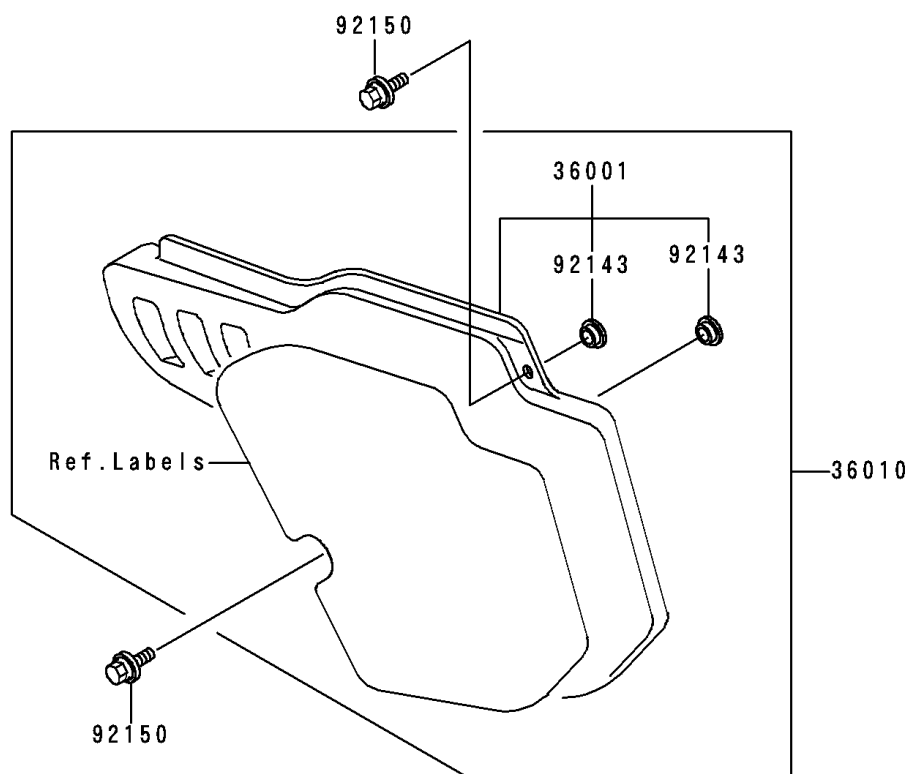

1992 KX™500 PARTS DIAGRAM

Side Covers

F2611

1992 KX™500 PARTS LIST

Side Covers

ITEM NAME	PART NUMBER	QUANTITY
COVER-SIDE,LH,L.GREEN (Ref # 36010)	36010-5023-6W	1
COVER-SIDE,RH,L.GREEN (Ref # 36010D)	36010-5187-6W	1
DAMPER (Ref # 92075)	92075-1598	1
COLLAR (Ref # 92143)	92143-1196	1
BOLT,6X20 (Ref # 92150)	92150-1339	1