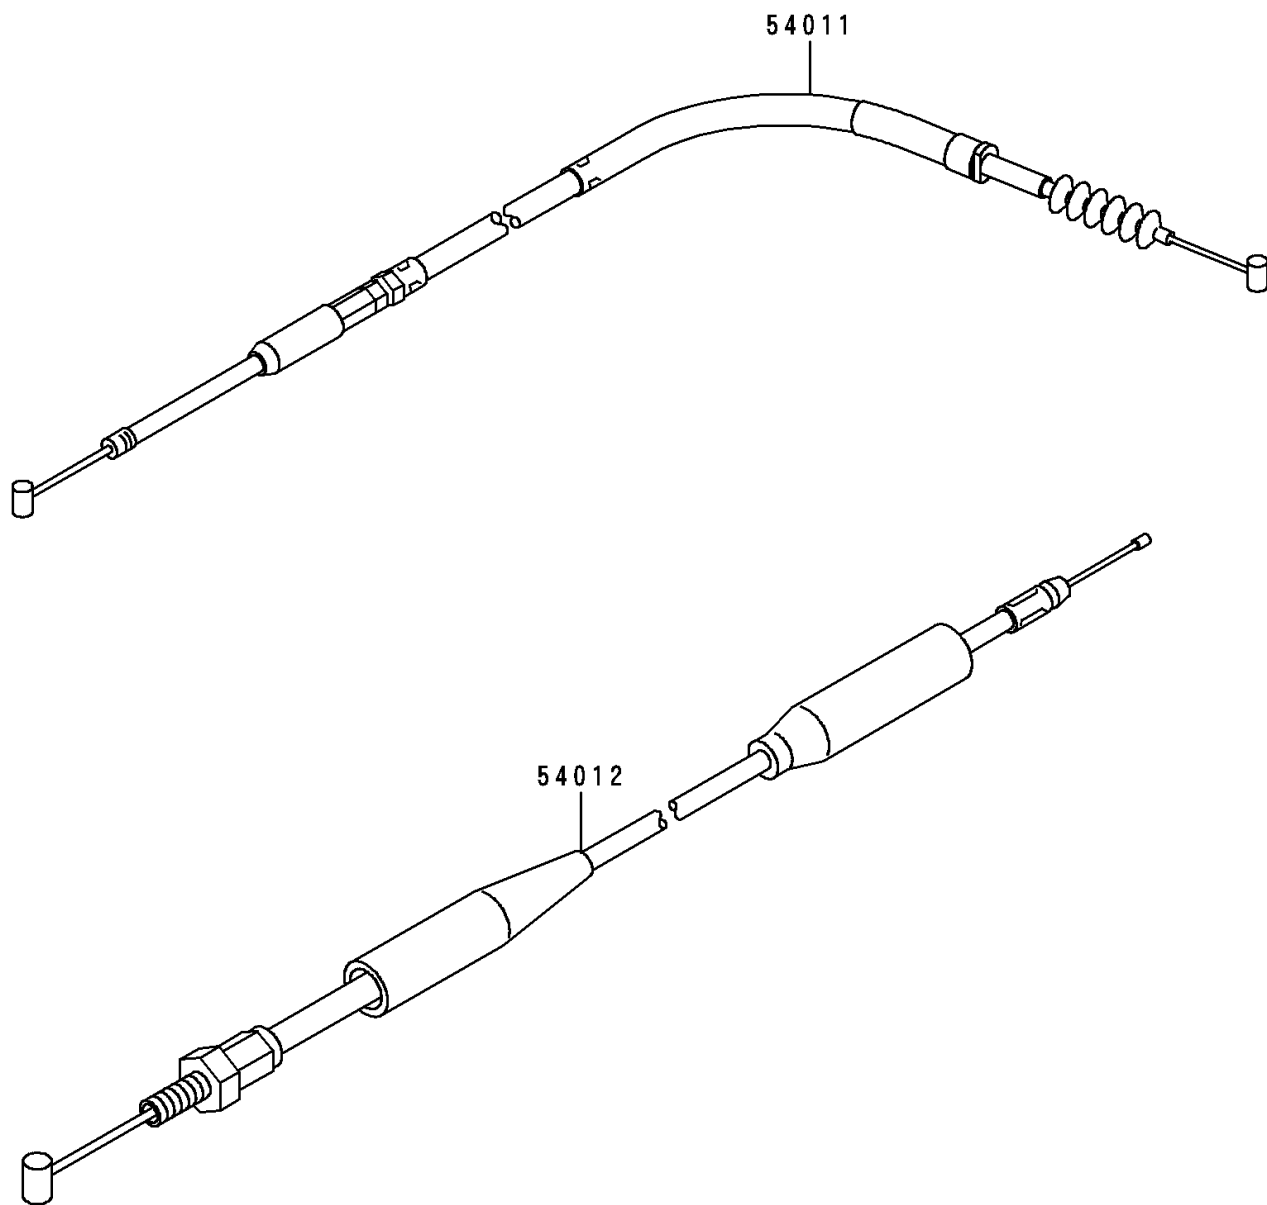

1992 KX™500 PARTS DIAGRAM

Cables

F 2540

1992 KX™500 PARTS LIST

Cables

ITEM NAME	PART NUMBER	QUANTITY
CABLE-CLUTCH (Ref # 54011)	54011-1304	1
CABLE-THROTTLE (Ref # 54012)	54012-1341	1