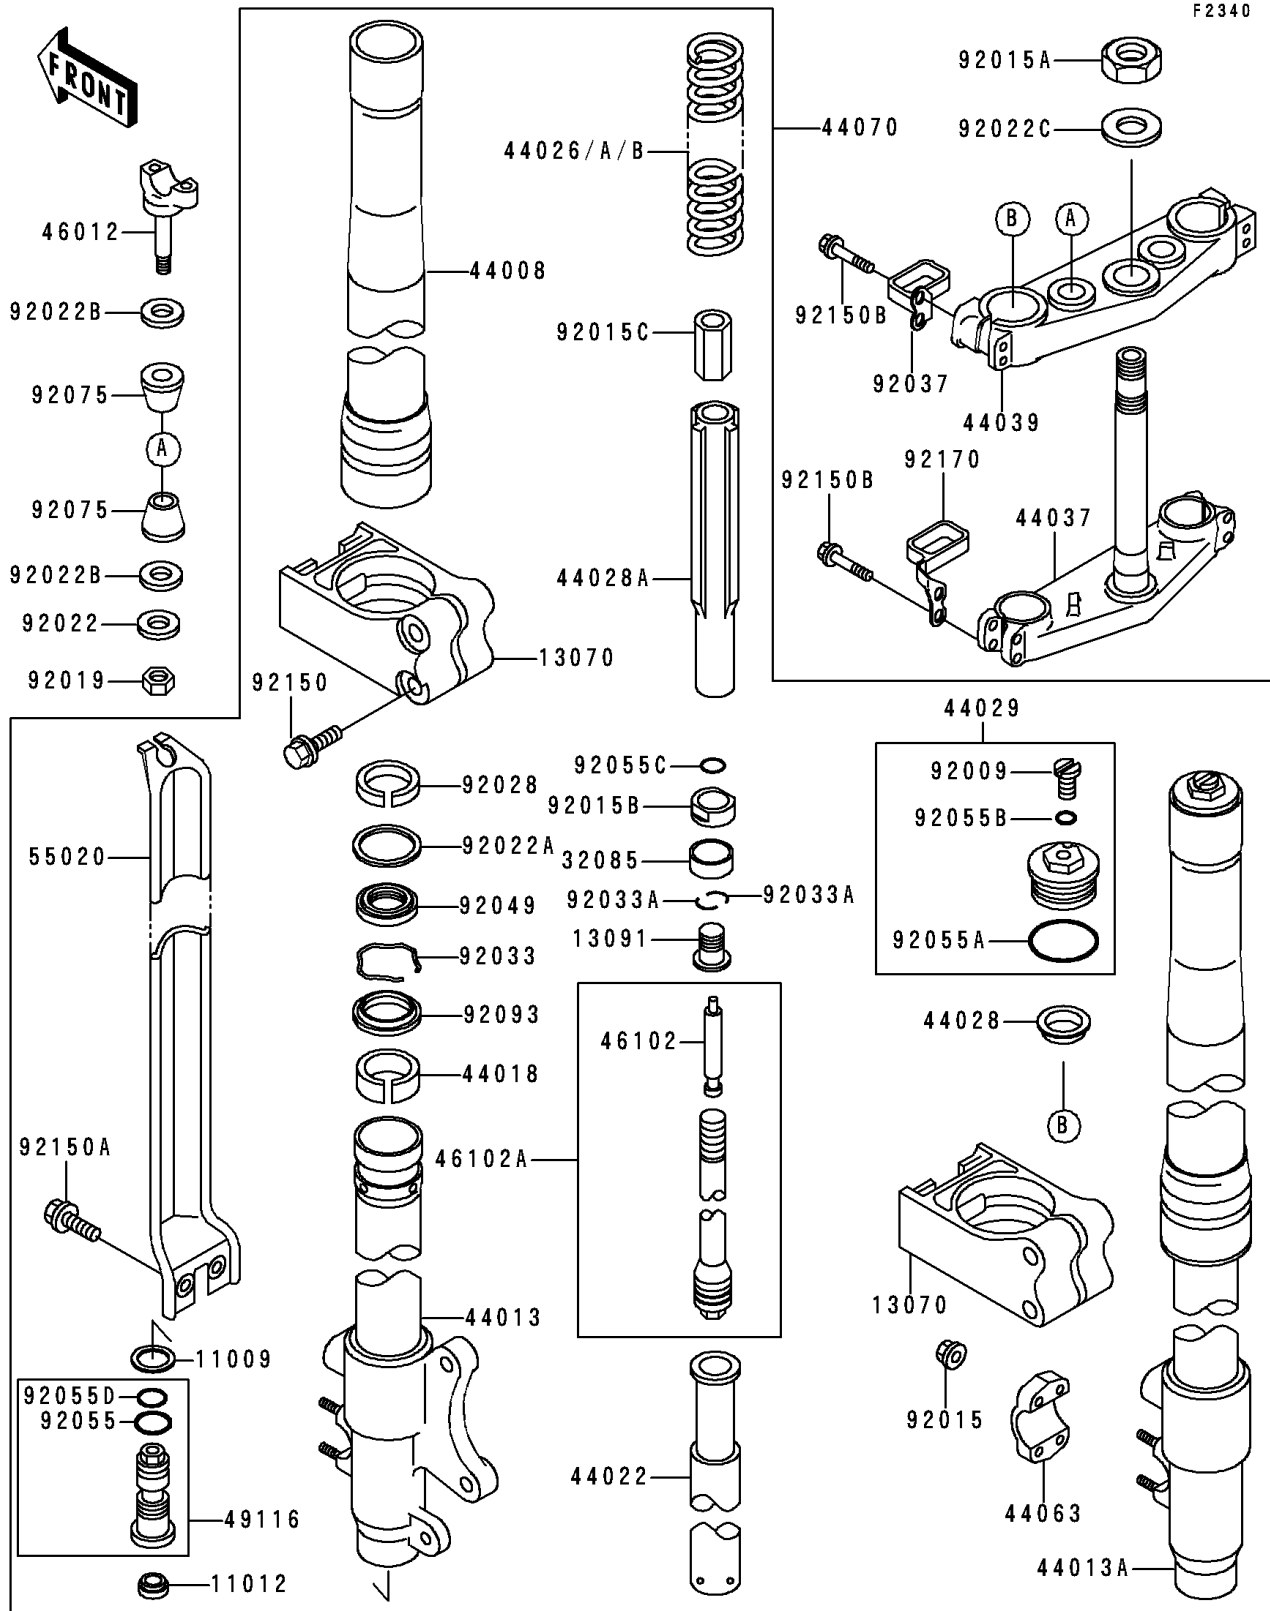

1992 KX™500 PARTS DIAGRAM

Front Fork(KX500-E4/E5)