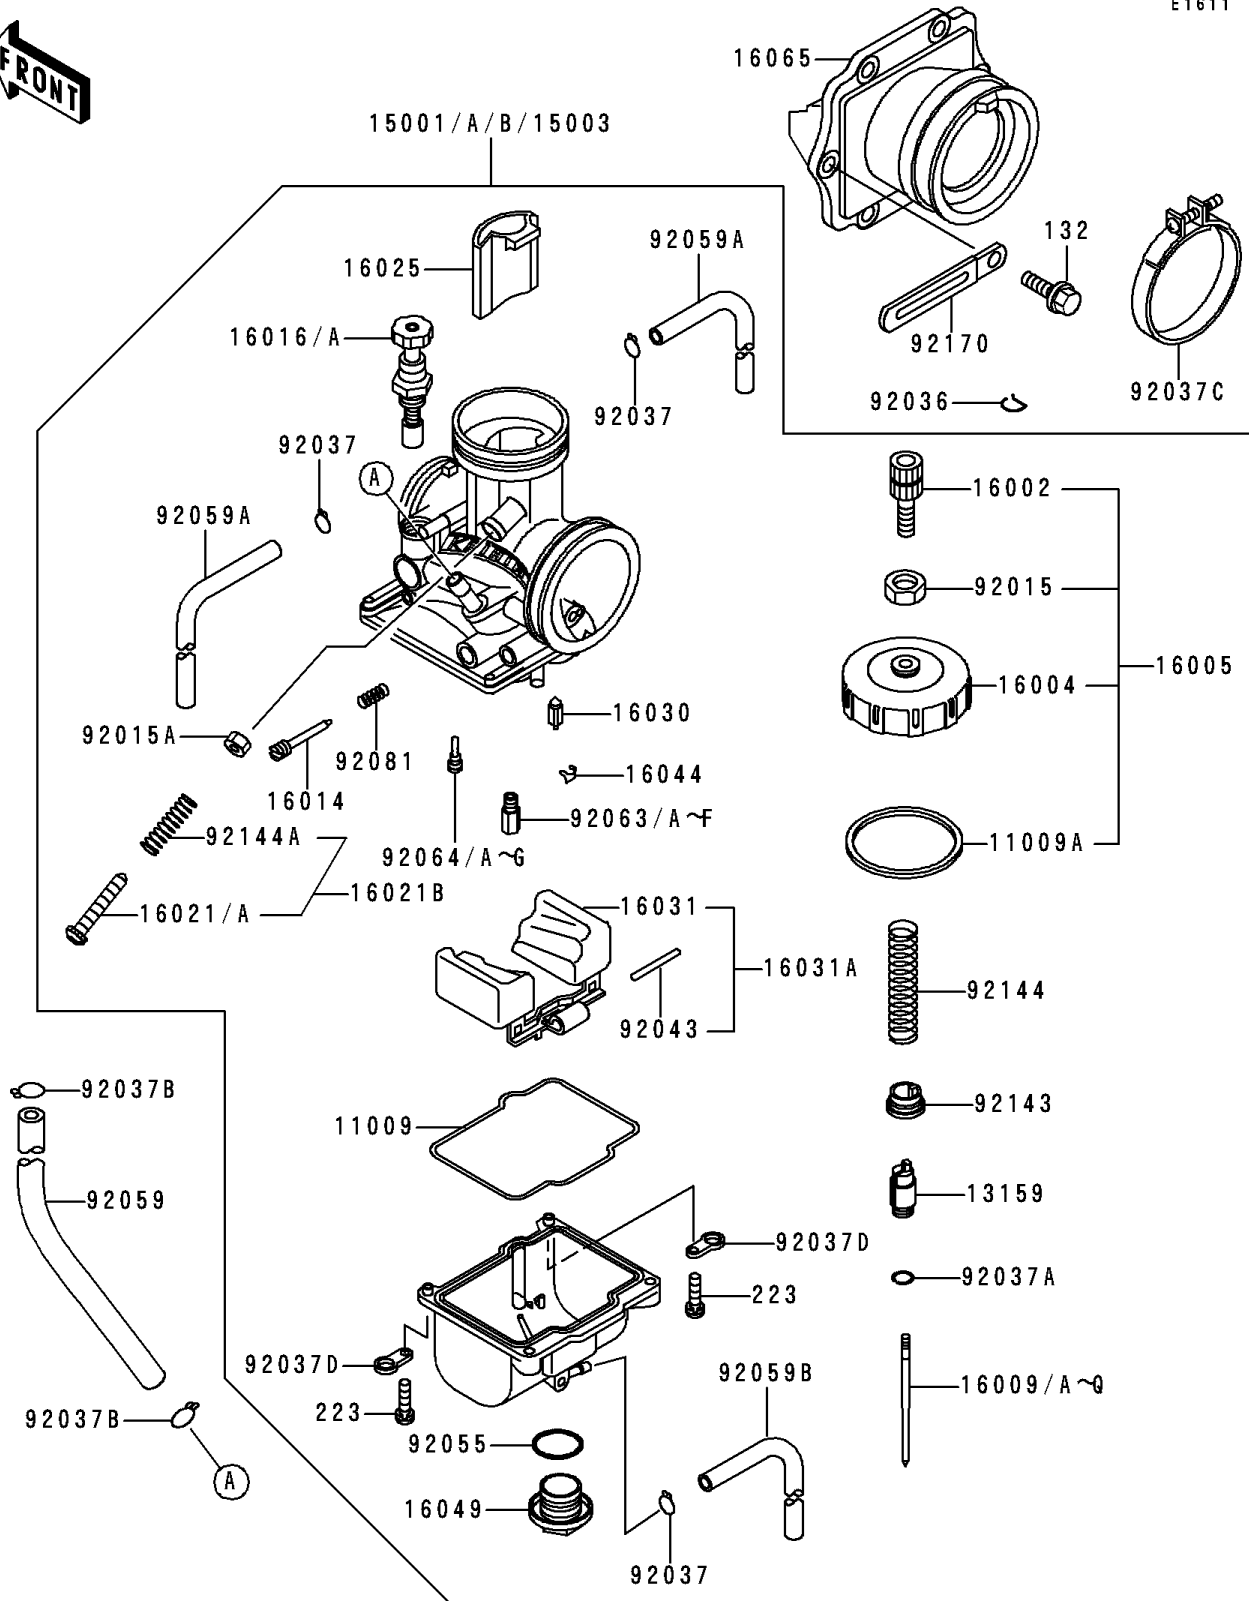

1992 KX™500 PARTS DIAGRAM

Carburetor

E1611

1992 KX™500 PARTS LIST

Carburetor

ITEM NAME	PART NUMBER	QUANTITY
GASKET,FLOAT CHAMBER (Ref # 11009)	11009-1716	1
GASKET,CHAMBER CAP (Ref # 11009A)	11009-1717	1
CONNECTOR,THROTTLE CABLE (Ref # 13159)	13159-1063	1
CARBURETOR-ASSY (Ref # 15001)	15001-1563	1
ADJUSTER-CABLE (Ref # 16002)	16002-1061	1
CAP-CHAMBER,MIXING (Ref # 16004)	16004-1061	1
NEEDLE-JET,N82K (Ref # 16009)	16009-1578	1
NEEDLE-JET,N82L (Ref # 16009A)	16009-1579	1
NEEDLE-JET,N82M (Ref # 16009B)	16009-1580	1
NEEDLE-JET,N82N (Ref # 16009C)	16009-1581	1
NEEDLE-JET,N82P (Ref # 16009D)	16009-1582	1
SCREW-PILOT AIR (Ref # 16014)	16014-1058	1
PLUNGER,STARTER (Ref # 16016)	16016-1075	1
SCREW-THROTTLE STOP (Ref # 16021)	16021-1124	1
VALVE-THROTTLE,CA7 (Ref # 16025)	16025-1163	1
VALVE-FLOAT (Ref # 16030)	16030-1057	1
FLOAT (Ref # 16031)	16031-1067	1
CLAMP,FLOAT VALVE (Ref # 16044)	16044-007	1
COVER-MAIN JET (Ref # 16049)	16049-1051	1
HOLDER-CARBURETOR (Ref # 16065)	16065-1180	1
NUT,CABLE ADJUST LOCK (Ref # 92015)	92015-1574	1
NUT,THROTTLE STOP SCREW (Ref # 92015A)	92015-1707	1
RING-SNAP (Ref # 92036)	92036-018	1
CLAMP,TUBE (Ref # 92037)	92037-1396	1
CLAMP,JET NEEDLE (Ref # 92037A)	92037-1401	1
CLAMP,TUBE (Ref # 92037B)	92037-147	1
CLAMP,55MM (Ref # 92037C)	92037-1486	1
CLAMP,HOSE (Ref # 92037D)	92037-1969	1
PIN,FLOAT (Ref # 92043)	92043-1207	1