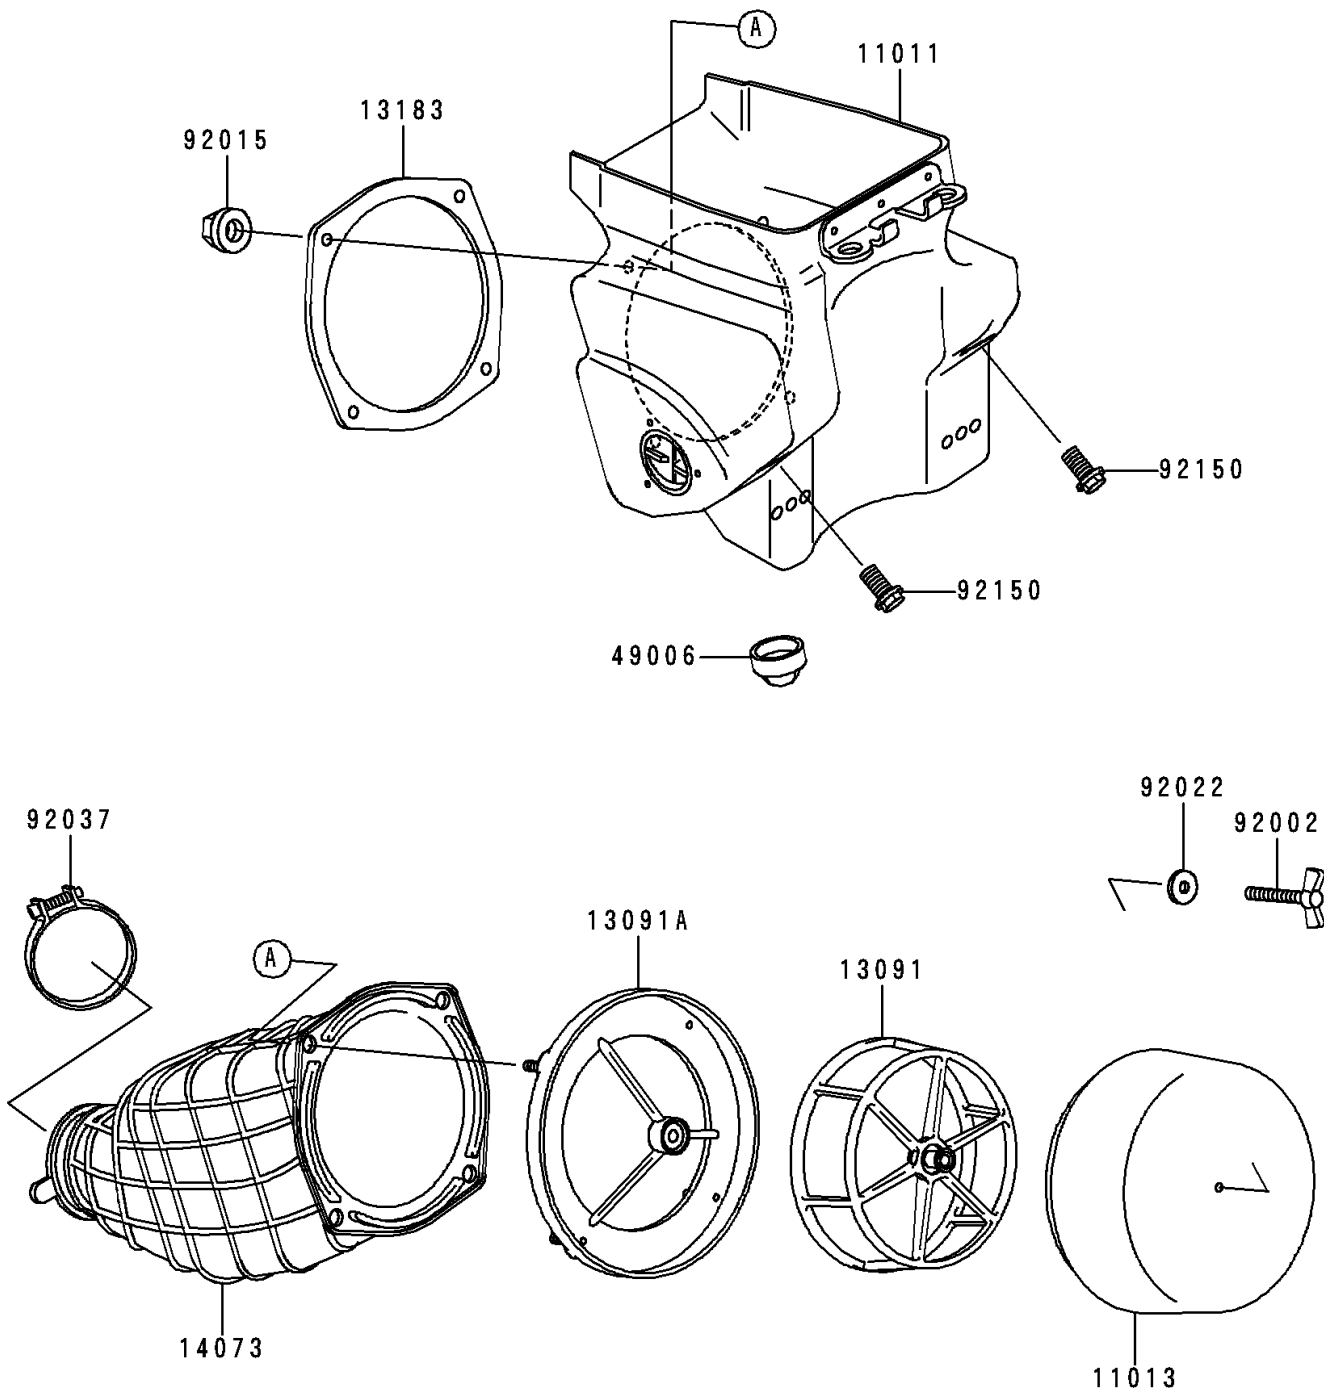

1992 KX™500 PARTS DIAGRAM

Air Cleaner

E1130

1992 KX™500 PARTS LIST

Air Cleaner

ITEM NAME	PART NUMBER	QUANTITY
CASE-AIR FILTER (Ref # 11011)	11011-1304	1
ELEMENT-AIR FILTER (Ref # 11013)	11013-1198	1
HOLDER,ELEMENT (Ref # 13091)	13091-1454	1
HOLDER (Ref # 13091A)	13091-1951	1
PLATE,DUCT FITTING (Ref # 13183)	13183-1046	1
DUCT (Ref # 14073)	14073-1360	1
BOOT (Ref # 49006)	49006-1248	1
BOLT,WING (Ref # 92002)	92002-1719	1
NUT,FLANGED,5MM (Ref # 92015)	92015-1259	1
WASHER,6.5X20X1.6 (Ref # 92022)	92022-125	1
CLAMP,AIR FILTER (Ref # 92037)	92037-1409	1
BOLT,FLANGED,6X16 (Ref # 92150)	92150-1506	1