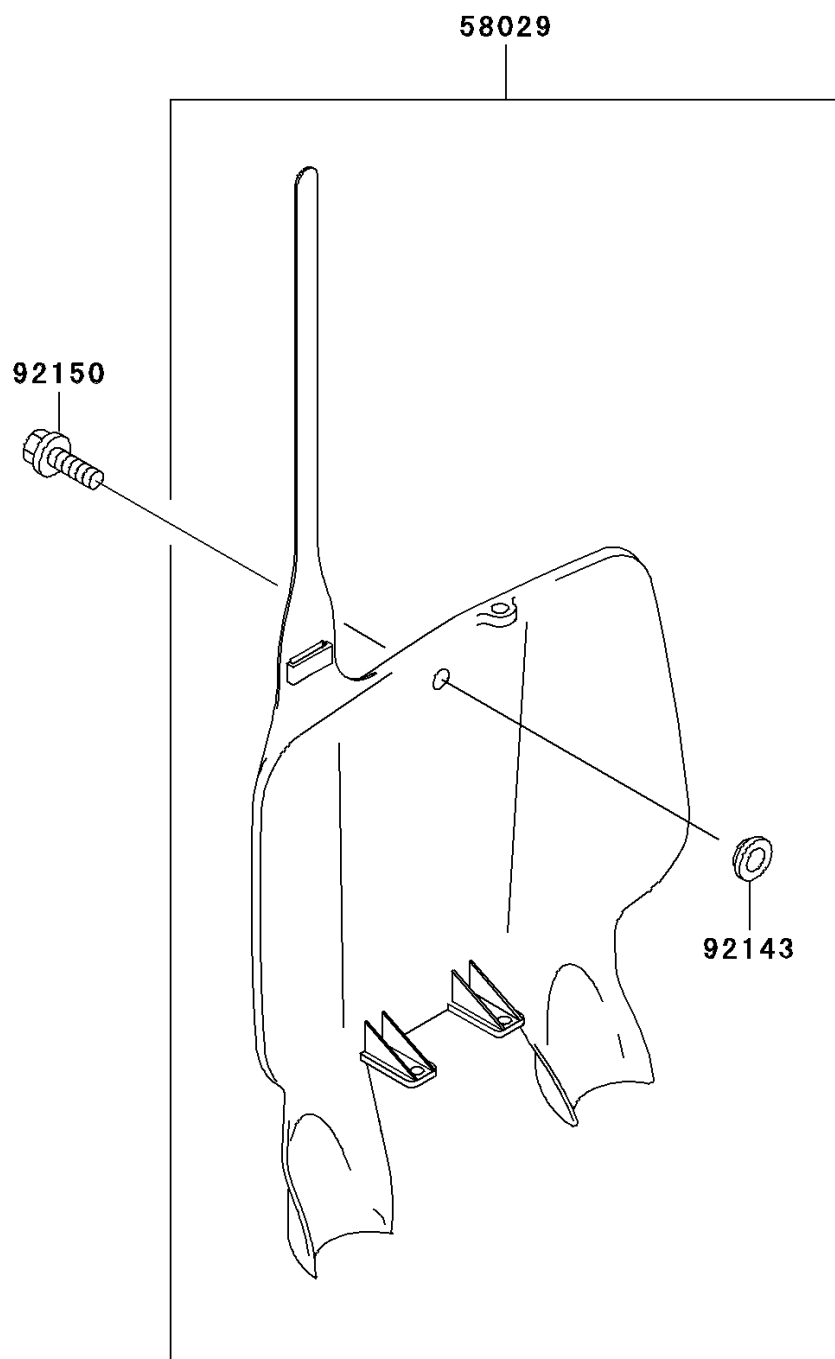

## 2003 KX™500 PARTS DIAGRAM

Accessory

F2910

## 2003 KX™500 PARTS LIST

Accessory

ITEM NAME	PART NUMBER	QUANTITY
PLATE-NUMBER,S.WHITE (Ref # 58029)	58029-1078-266	1
COLLAR (Ref # 92143)	92143-1196	1
BOLT,6X14 (Ref # 92150)	92150-1340	1