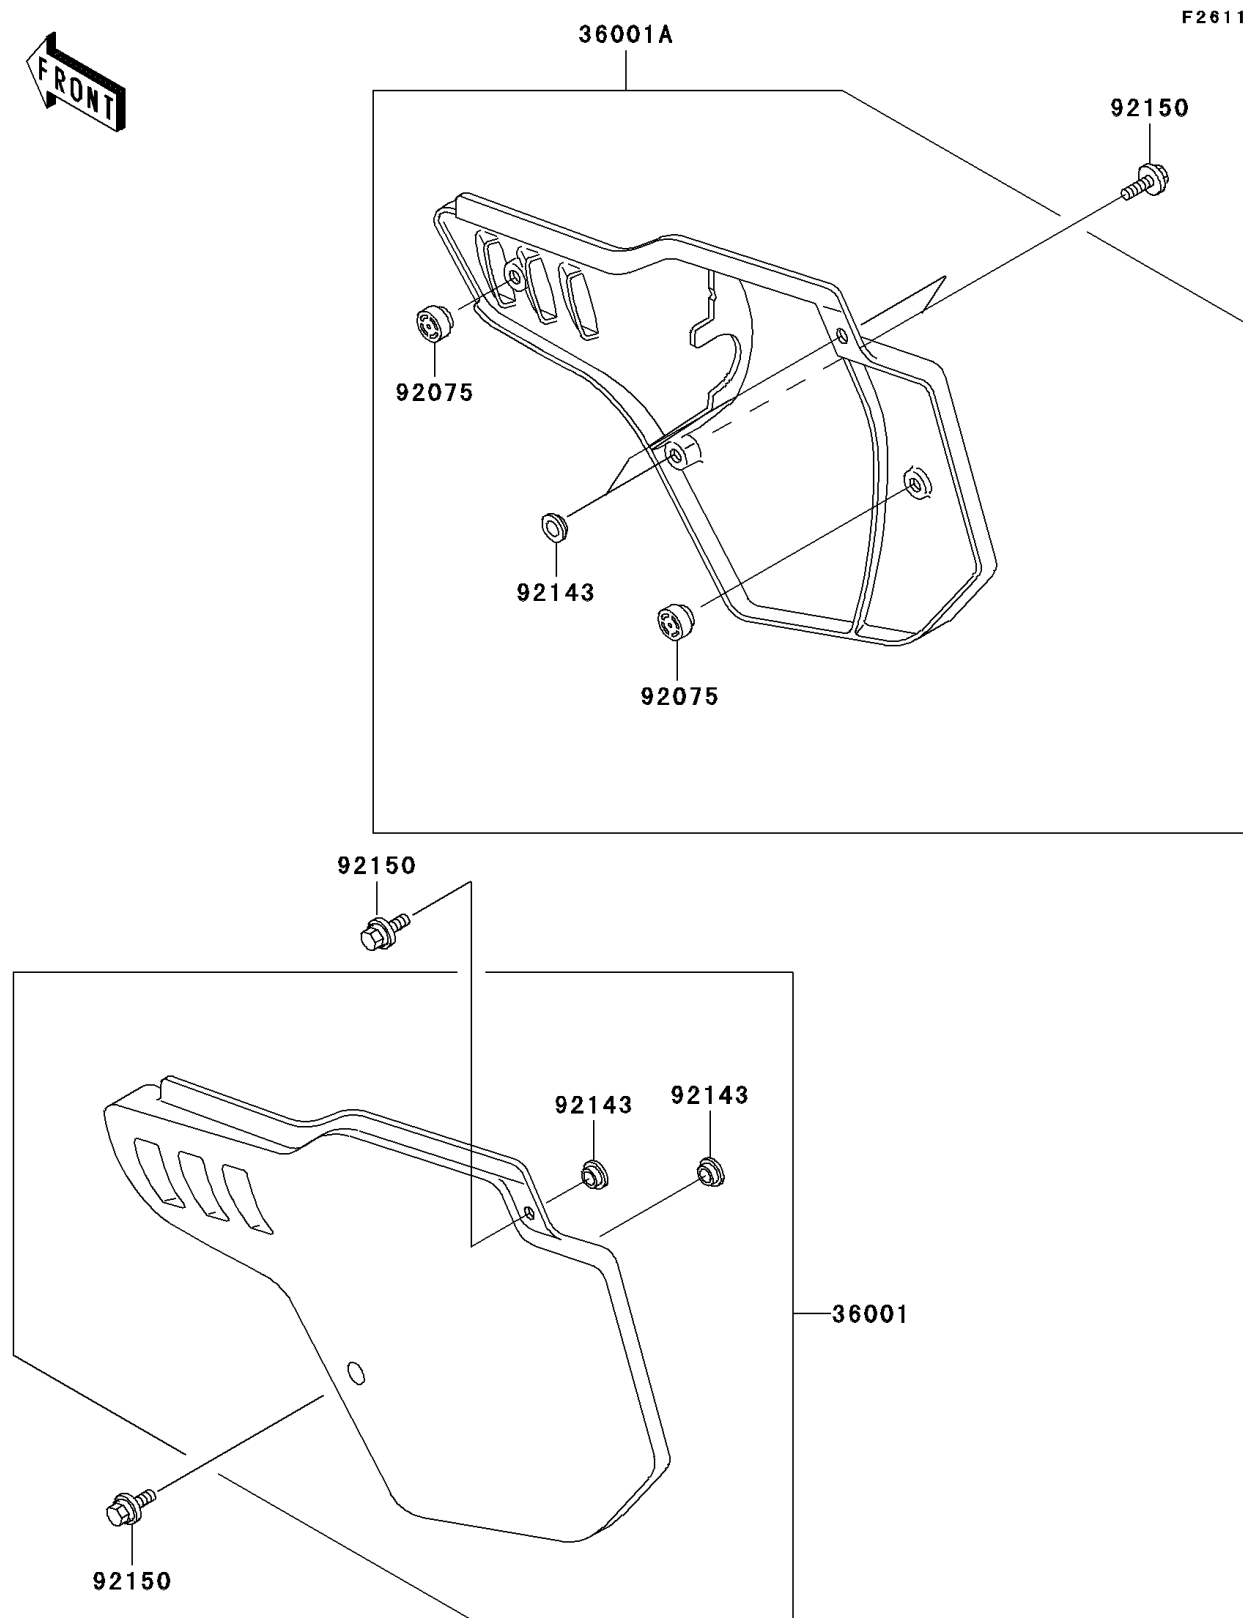

2003 KX™500 PARTS DIAGRAM

Side Covers

2003 KX™500 PARTS LIST

Side Covers

ITEM NAME	PART NUMBER	QUANTITY
COVER-SIDE,LH,S.WHITE (Ref # 36001)	36001-1390-266	1
COVER-SIDE,RH,S.WHITE (Ref # 36001A)	36001-1419-266	1
DAMPER (Ref # 92075)	92075-1598	1
COLLAR (Ref # 92143)	92143-1196	1
BOLT,6X20 (Ref # 92150)	92150-1339	1