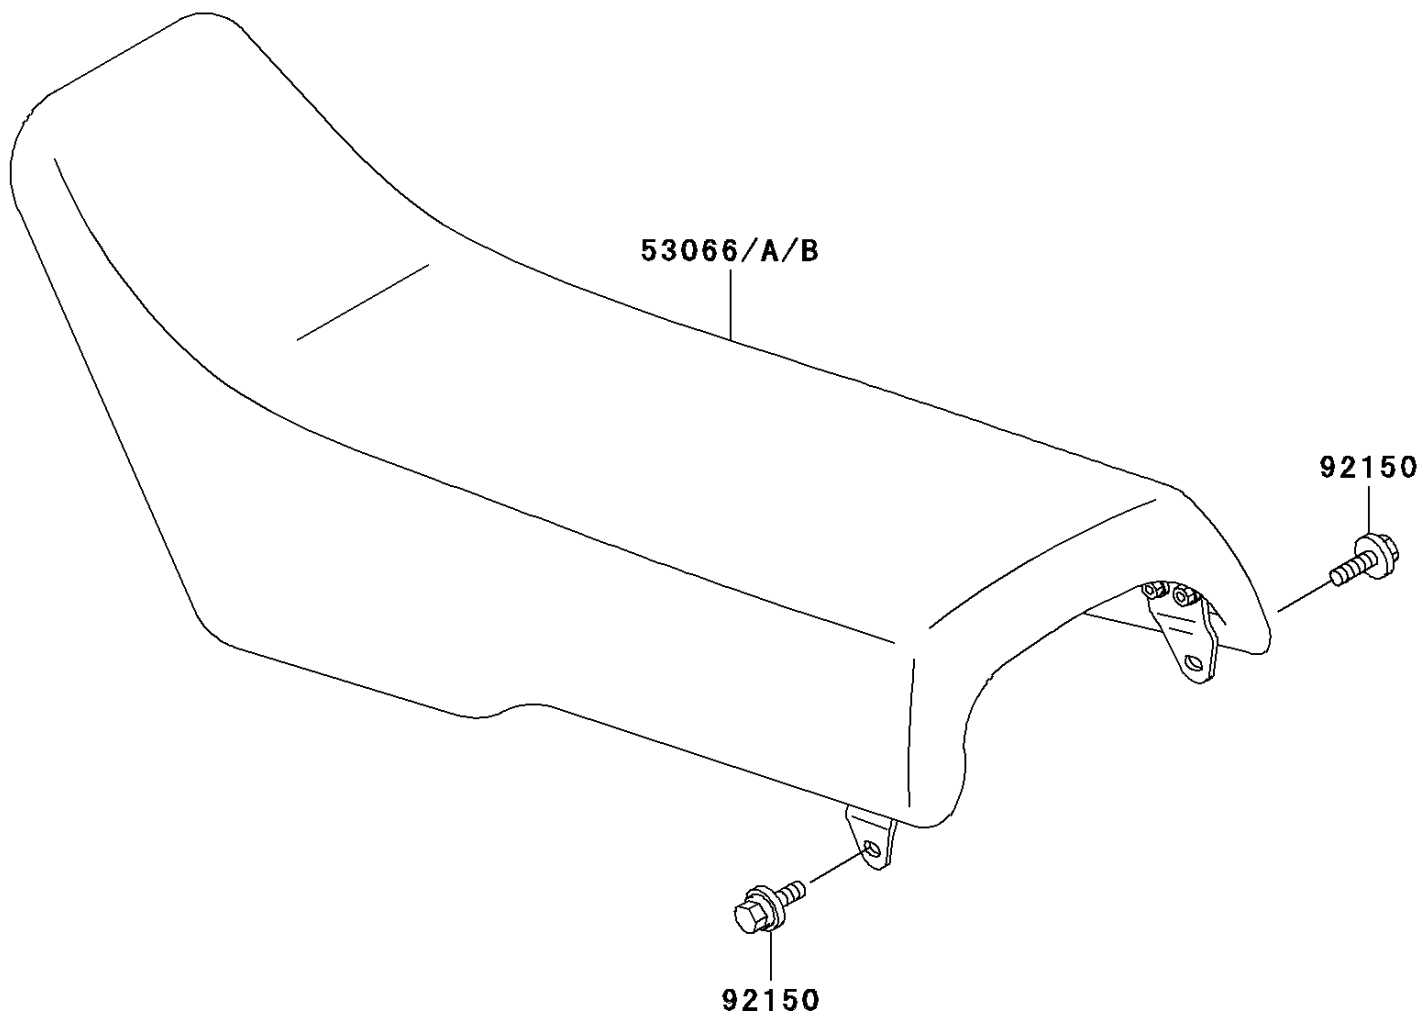

2003 KX™500 PARTS DIAGRAM

Seat

F2510

2003 KX™500 PARTS LIST

Seat

ITEM NAME	PART NUMBER	QUANTITY
SEAT-ASSY,LOW HEIGHT,BLACK (Ref # 53066)	53066-1068-MW	1
SEAT-ASSY,MIDDLE HEIGHT,BLACK (Ref # 53066A)	53066-1069-MW	1
SEAT-ASSY,HIGH HEIGHT,BLACK (Ref # 53066B)	53066-1070-MW	1
BOLT,6X20 (Ref # 92150)	92150-1339	1